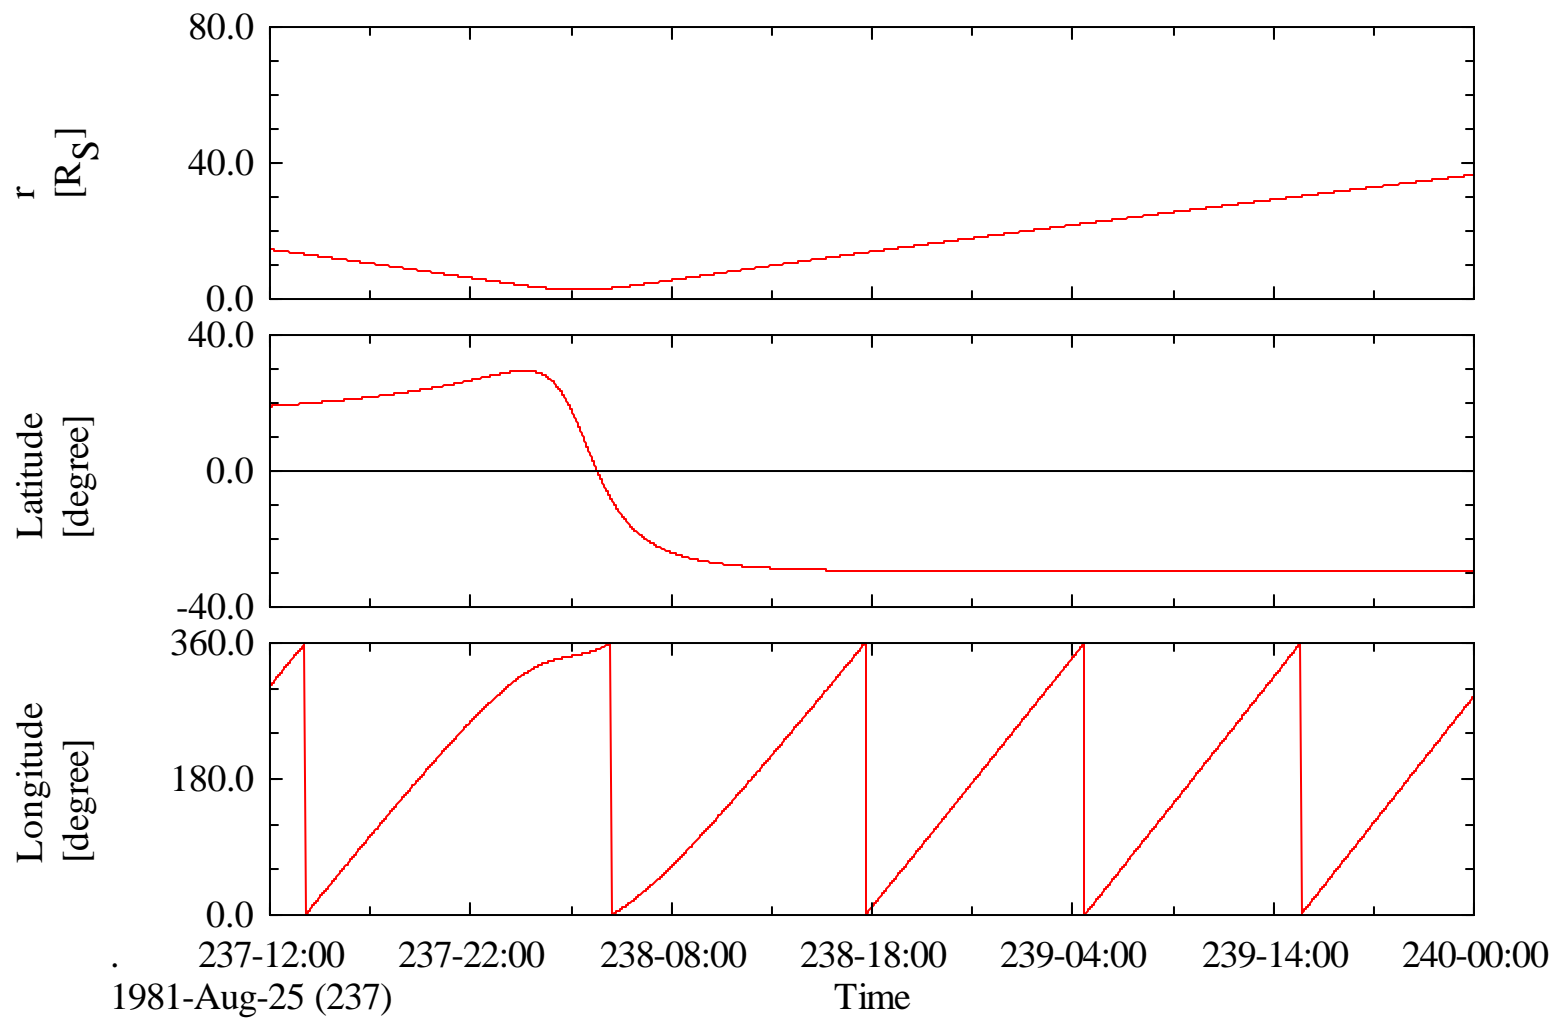

Voyager 2 EPHEM 96 Sec SPICE Data in L1 at Saturn

Voyager 2 EPHEM 96 Sec SPICE Data in L1 at Saturn

Voyager 2 EPHEM 96 Sec SPICE Data in L1 at Saturn