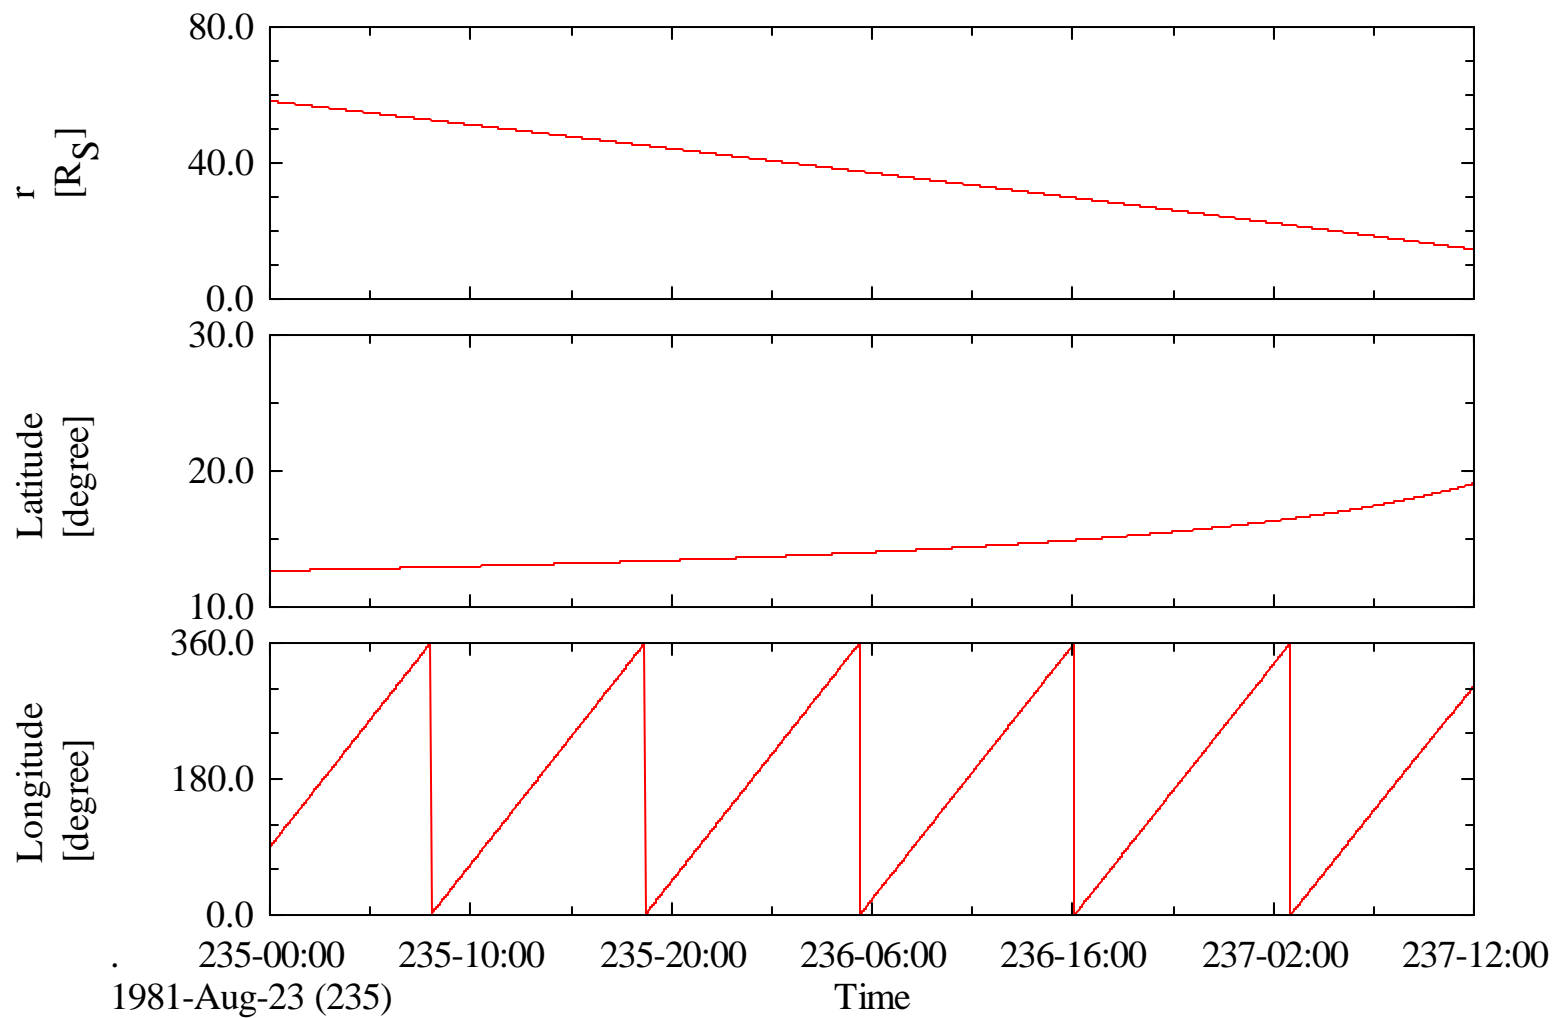

Voyager 2 EPHEM 96 Sec SPICE Data in L1 at Saturn

Voyager 2 EPHEM 96 Sec SPICE Data in L1 at Saturn

Voyager 2 EPHEM 96 Sec SPICE Data in L1 at Saturn