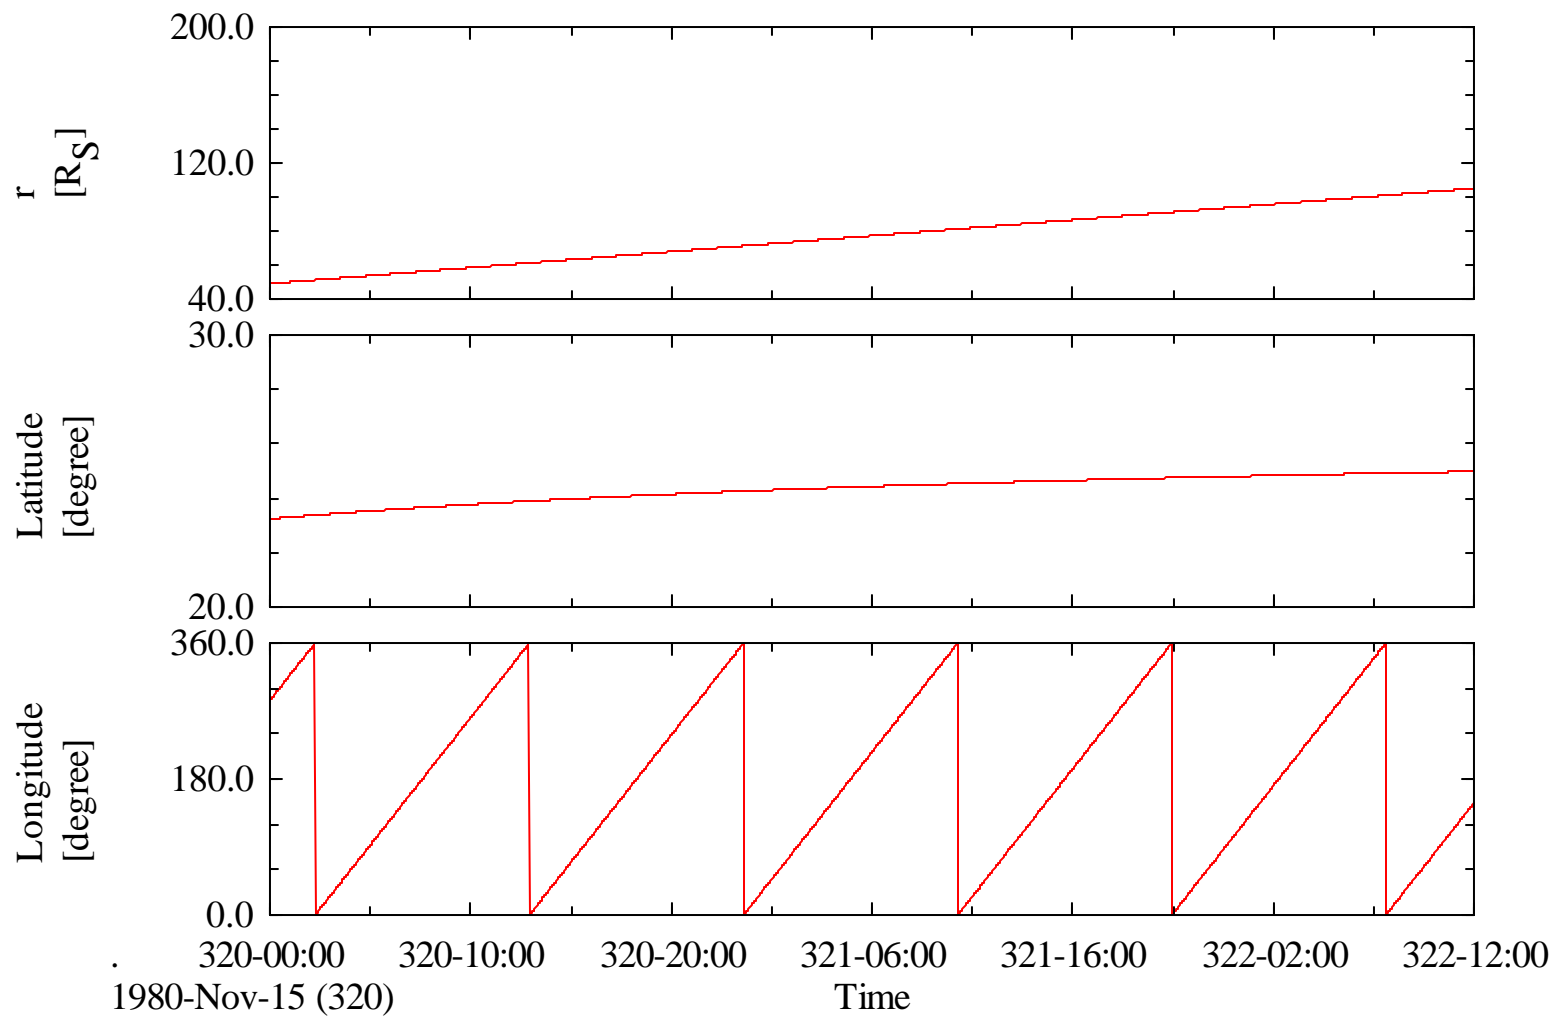

### Voyager 1 EPHEM 96 Sec SPICE Data in L1 at Saturn

# Voyager 1 EPHEM 96 Sec SPICE Data in L1 at Saturn