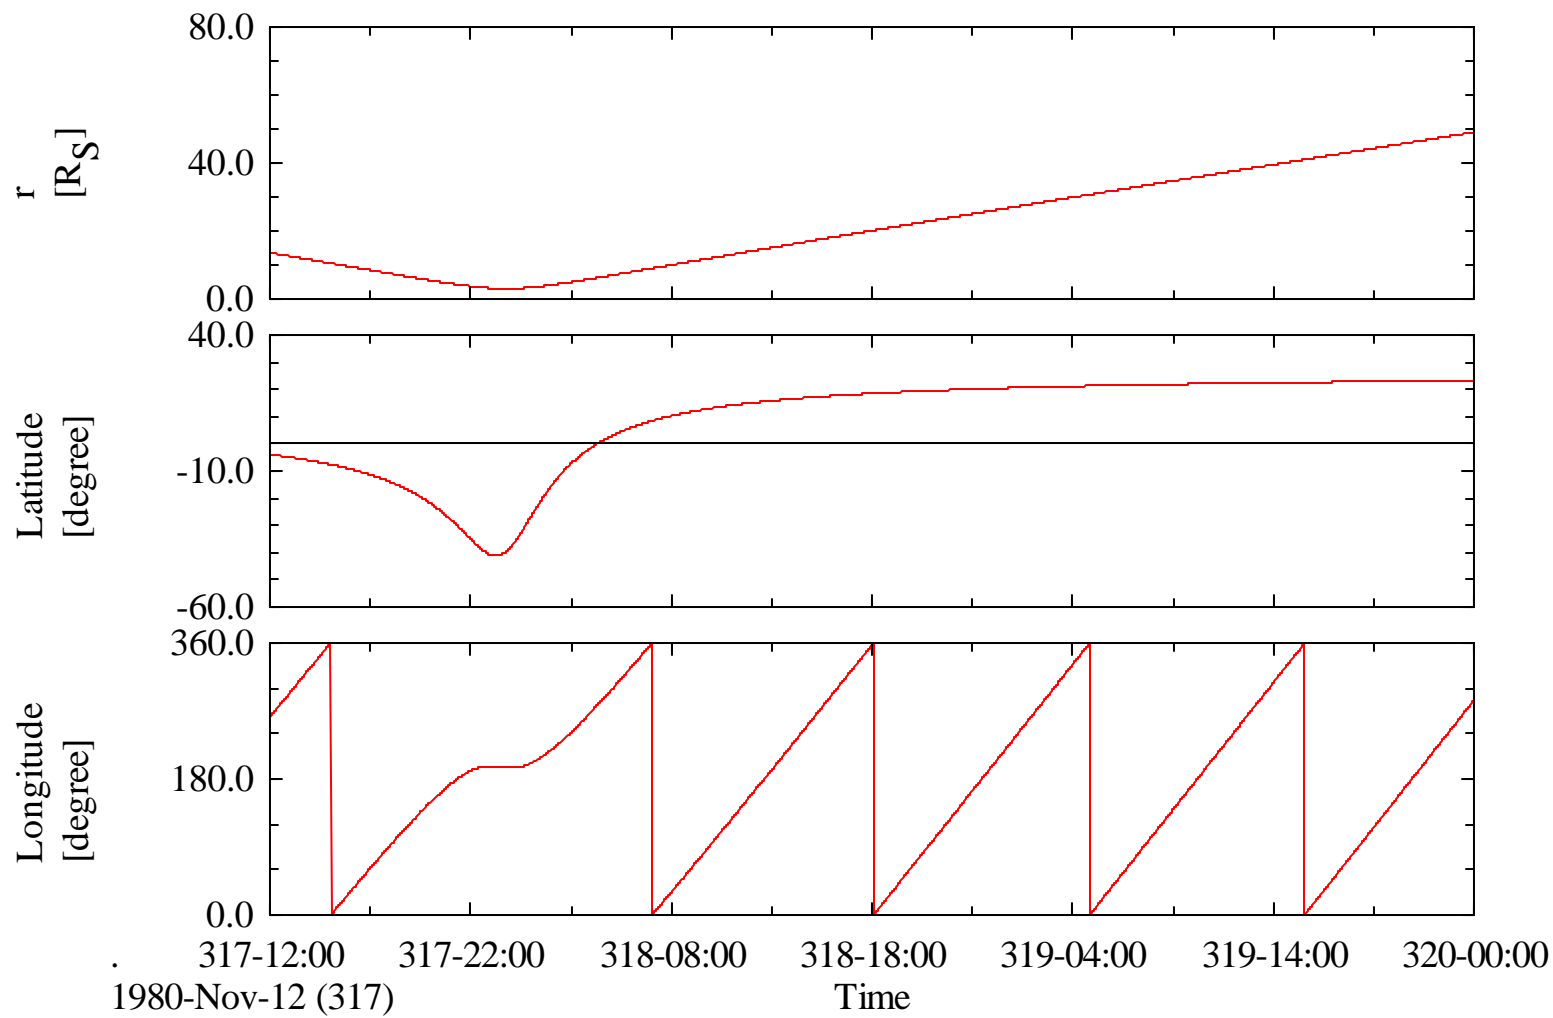

### Voyager 1 EPHEM 96 Sec SPICE Data in L1 at Saturn

# Voyager 1 EPHEM 96 Sec SPICE Data in L1 at Saturn