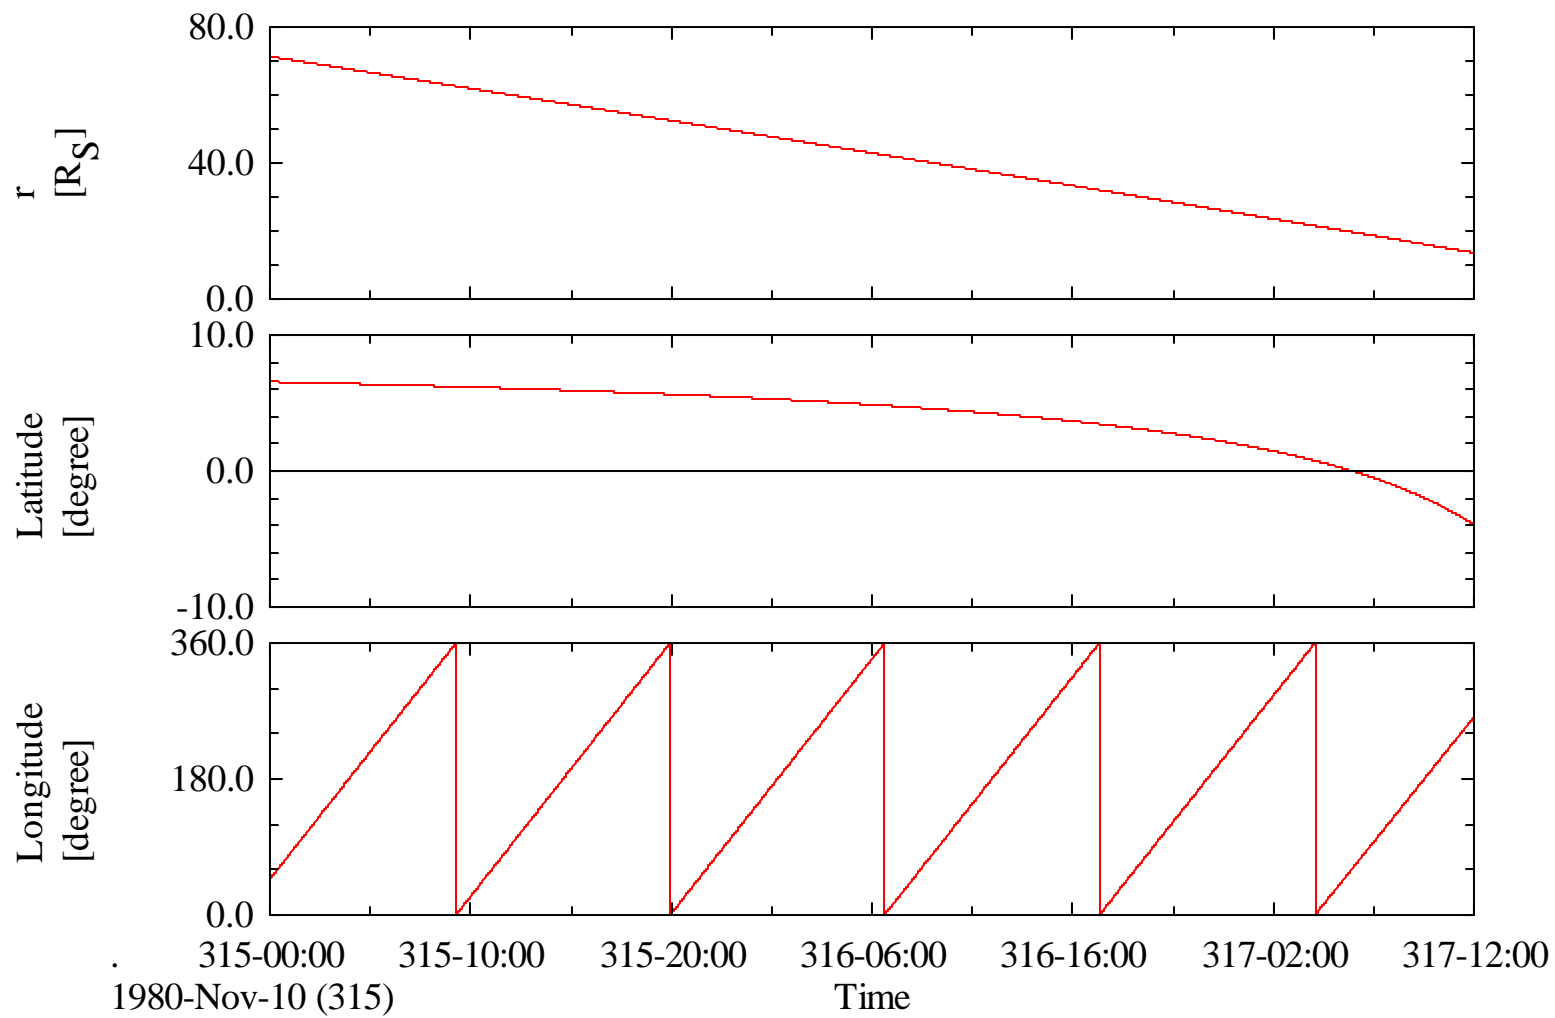

### Voyager 1 EPHEM 96 Sec SPICE Data in L1 at Saturn

# Voyager 1 EPHEM 96 Sec SPICE Data in L1 at Saturn