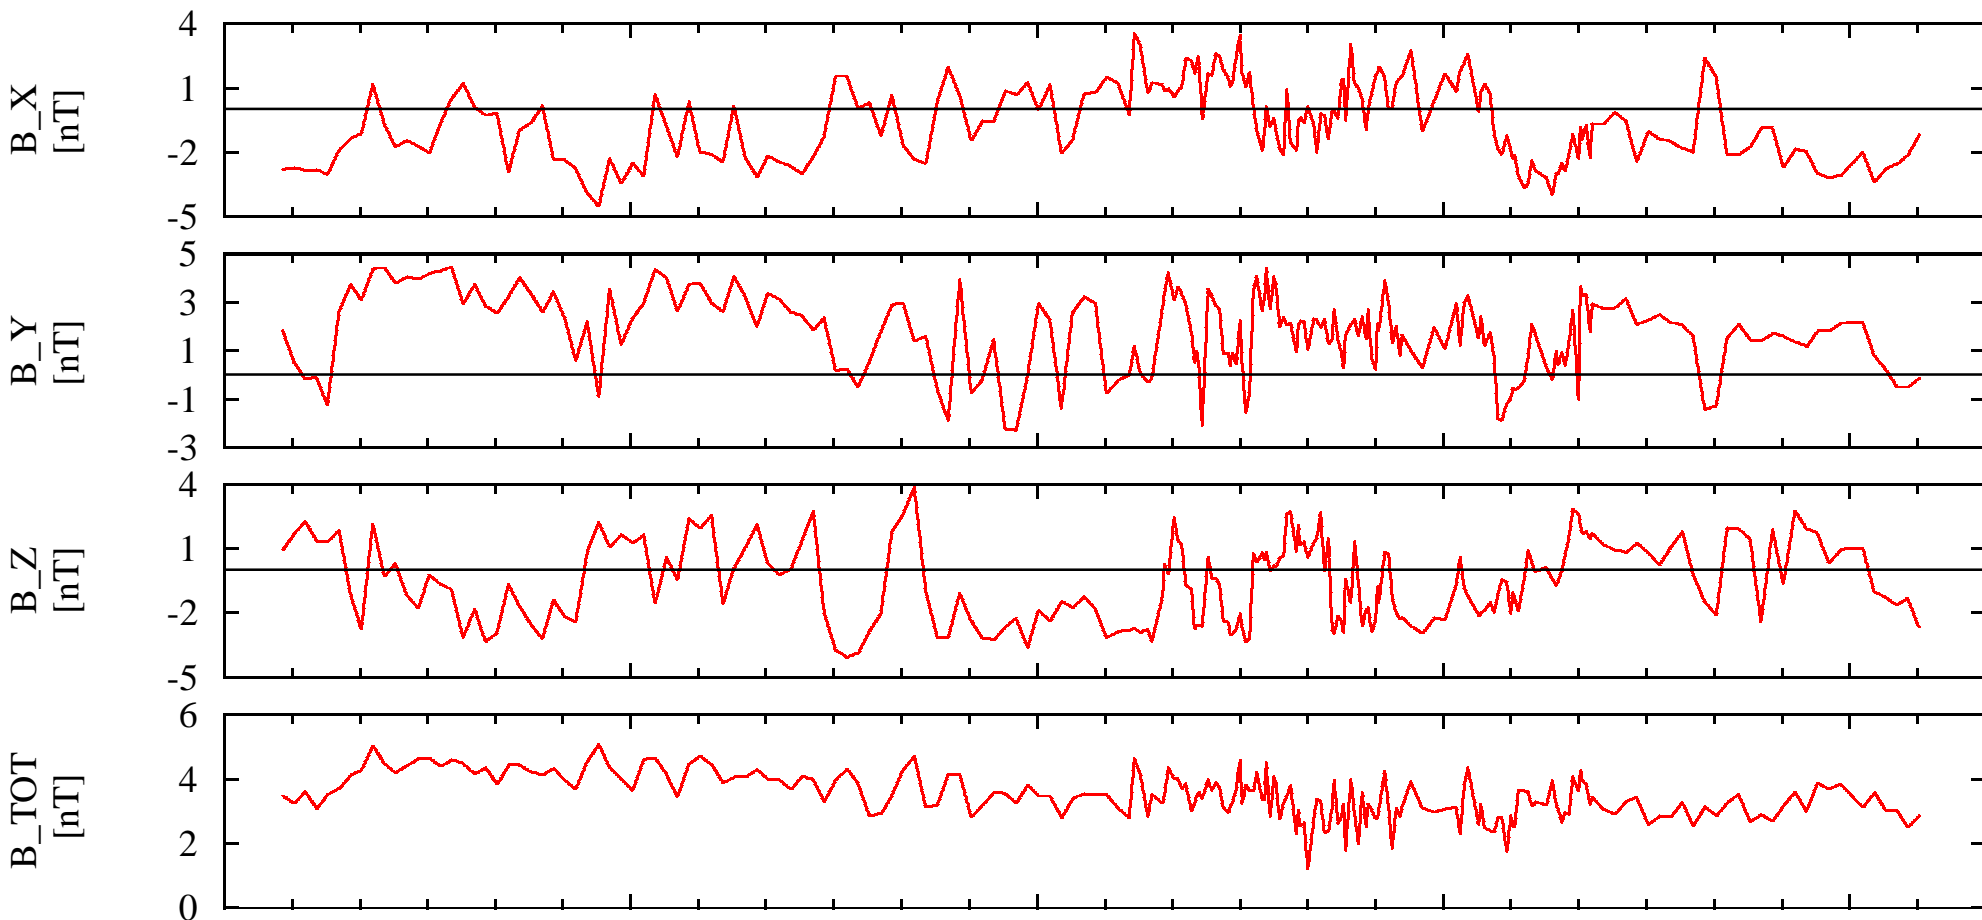

NEAR Solar Orbital Coordinates

DOY: 326 00:00
1999-Nov-22

06:00

12:00

18:00

00:00

NSO_X1.14e+005

1.14e+005