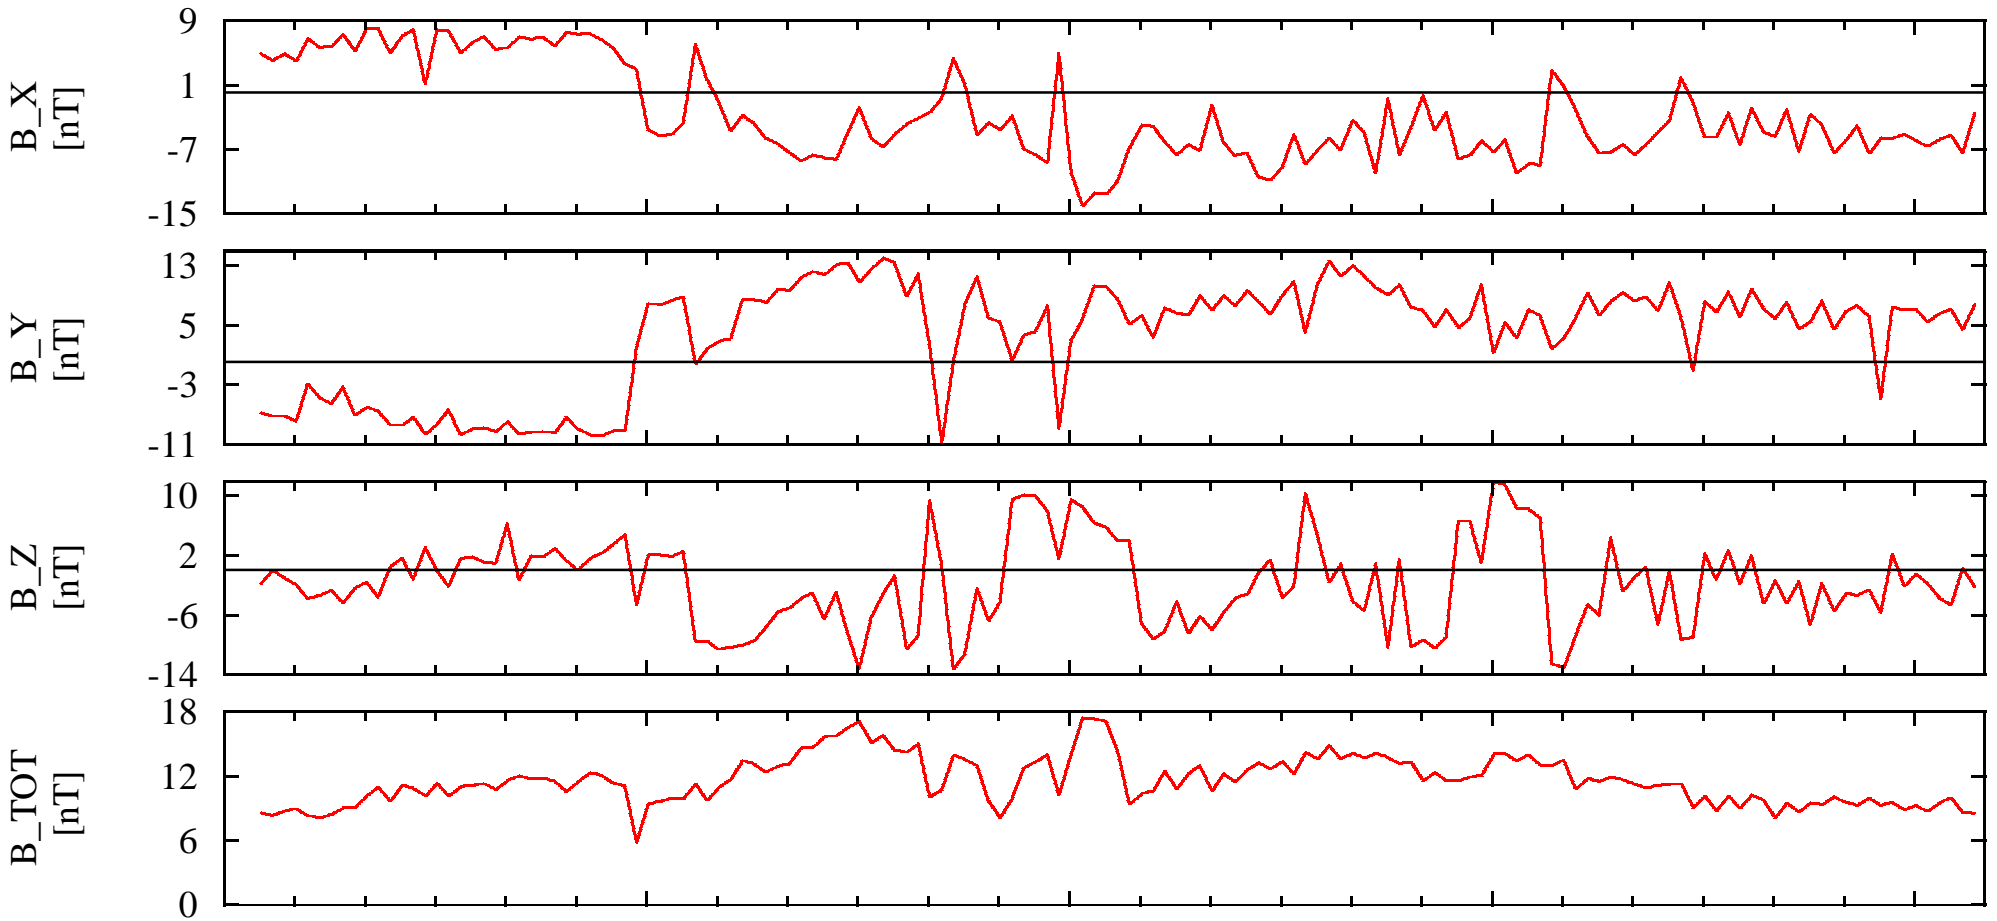

NEAR Solar Orbital Coordinates

DOY: 320 00:00
1999-Nov-16

NSO_X	1.26e+005	1.25e+005	1.25e+005	1.24e+005	1.24e+005
NSO_Y	3.33e+004	3.27e+004	3.21e+004	3.16e+004	3.10e+004
NSO_Z	8.16e+004	8.14e+004	8.13e+004	8.11e+004	8.10e+004