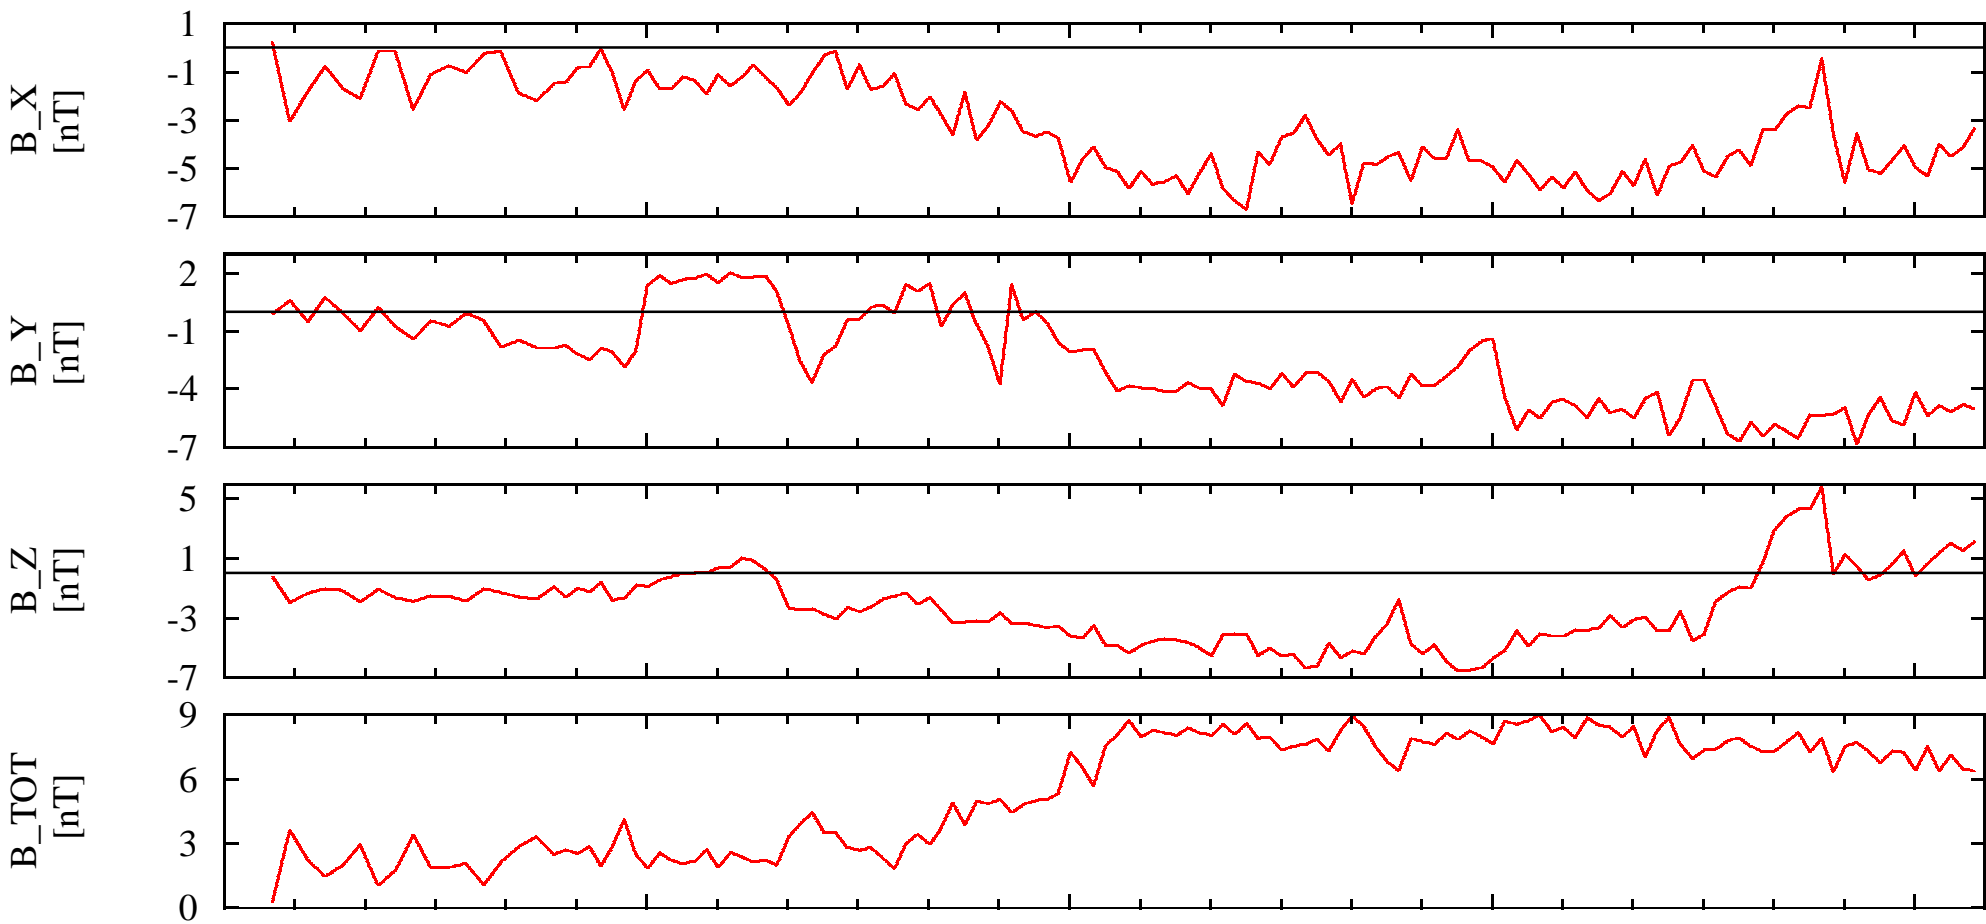

NEAR Solar Orbital Coordinates

DOY: 322 00:00
1997-Nov-18

NSO_X	1.23e+007	1.25e+007	1.27e+007	1.29e+007	1.31e+007
NSO_Y	1.09e+008	1.09e+008	1.09e+008	1.09e+008	1.09e+008
NSO_Z	3.38e+007	-3.37e+007	-3.37e+007	-3.36e+007	-3.35e+007