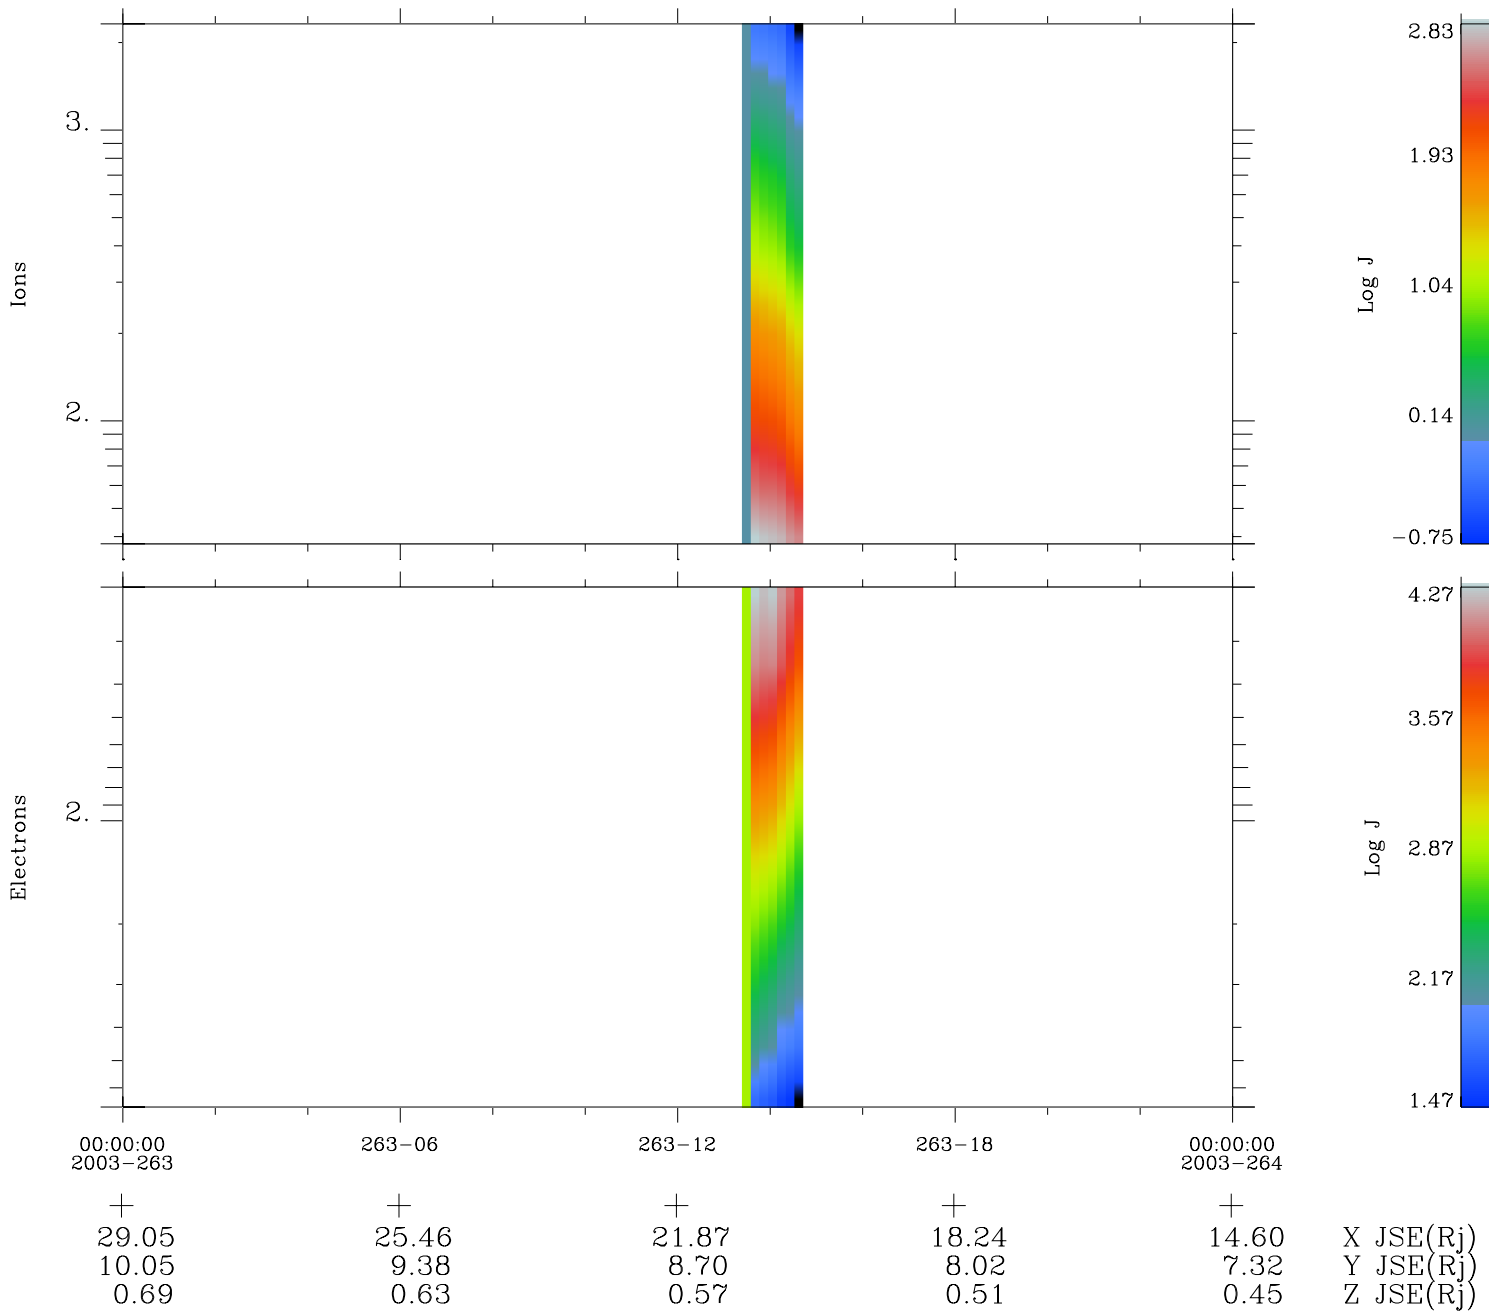

Galileo EPD Real Time Omni Spectrum 03263

Software Version: RTSPEC_OMNI V 1.20
 Data Production: 01-09-03
 Plot Production: Wed Oct 1 10:22:37 2003
 Color File: wondr3
 Geofactor File: 1.1

- ◇ = Jupiter look direction
- = Corotation look direction