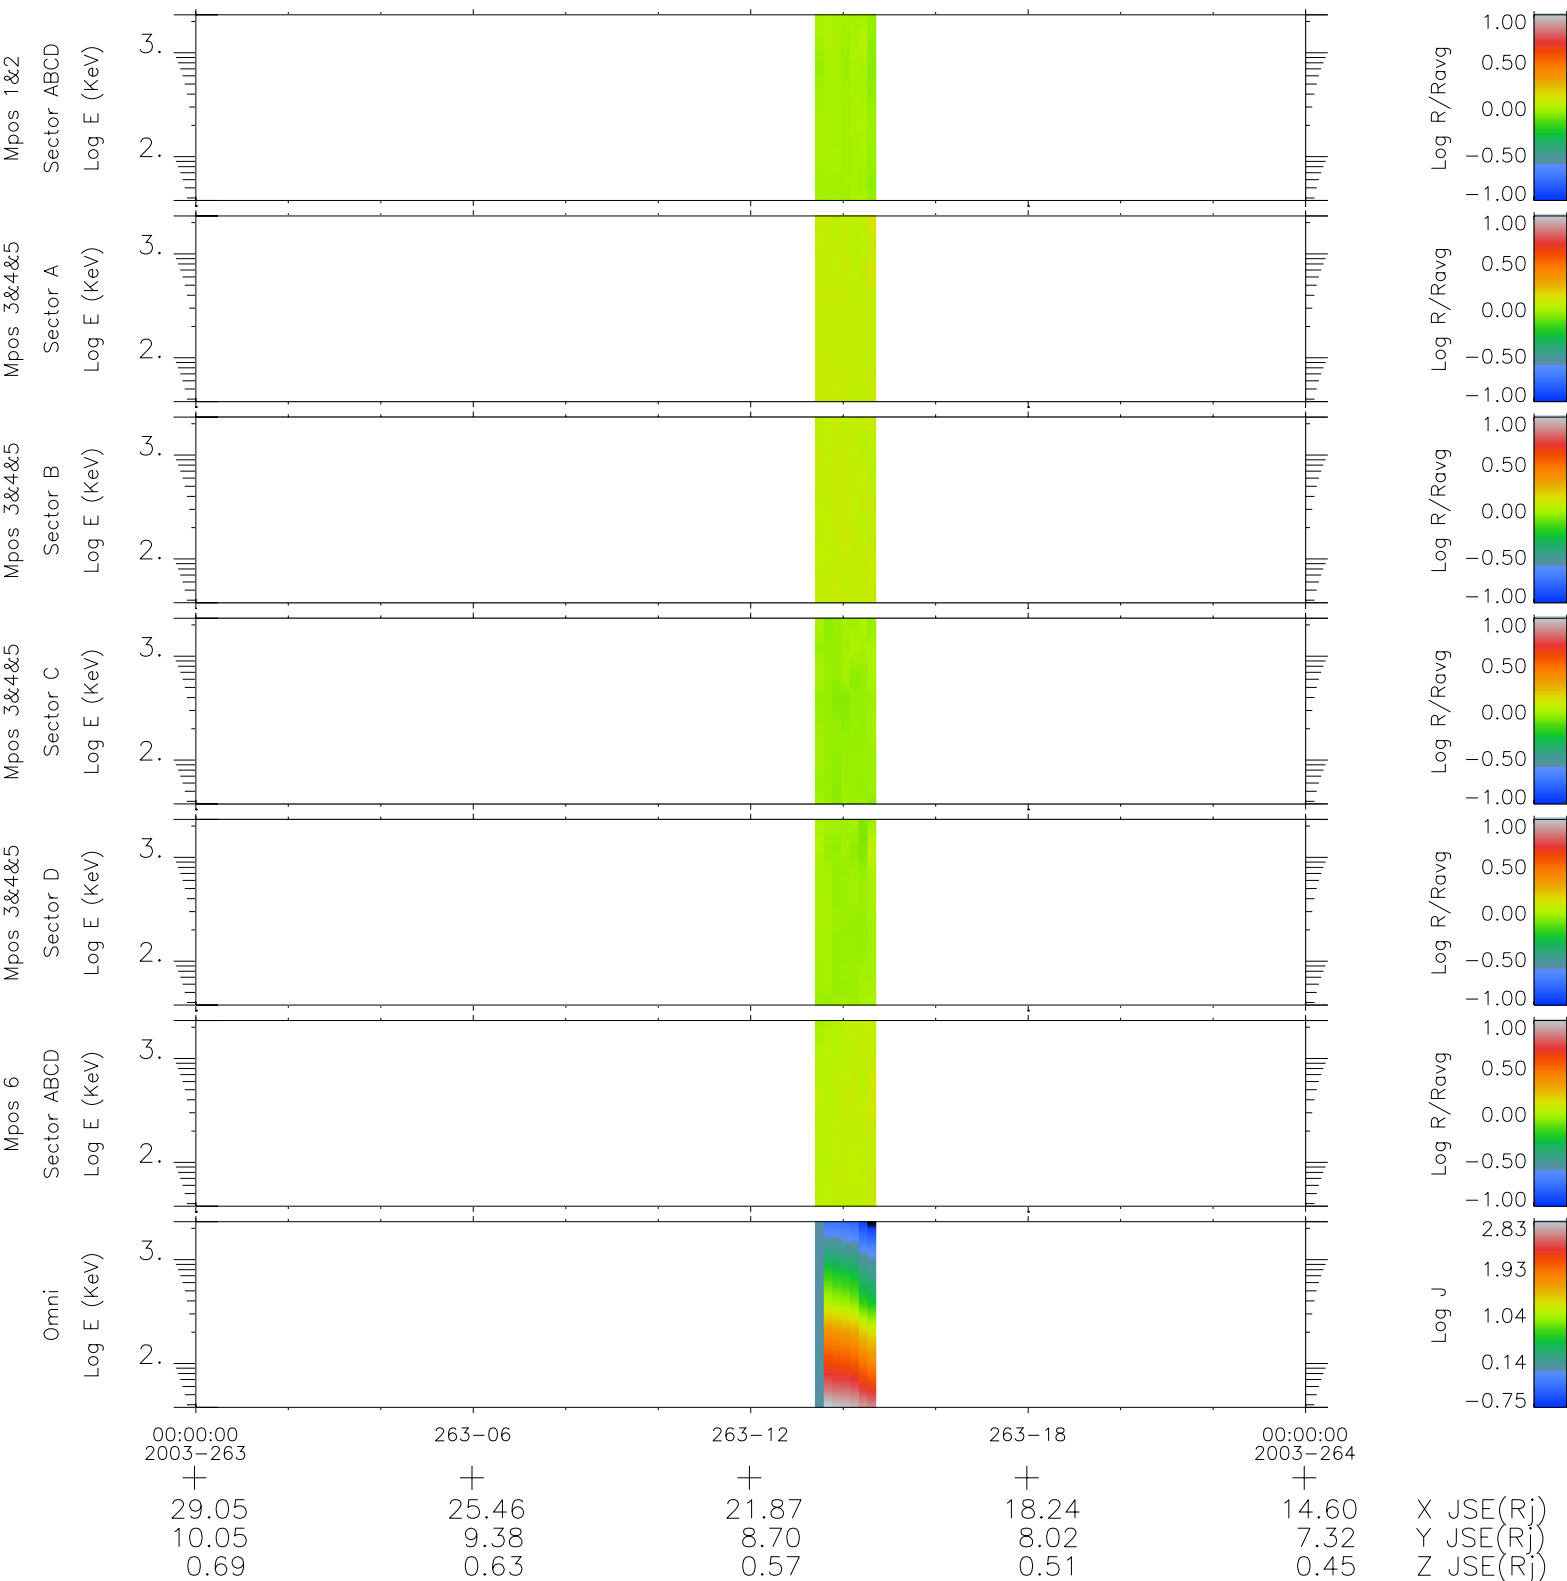

Galileo EPD Real Time R6 Ions Spectra 03263

Software Version: RTSPEC_R6 V 1.20
 Data Production: 01-09-03
 Plot Production: Wed Oct 1 10:22:35 2003
 Color File: wondr3
 Geofactor File: 1.1

- ◇ = Jupiter look direction
- = Corotation look direction