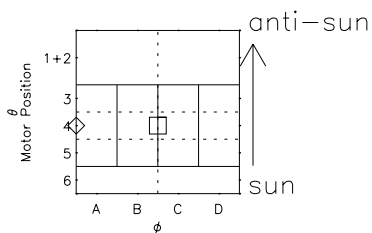

Galileo EPD Real Time R6 Ions Spectra 03263

Software Version: RTSPEC_R6 V 1.20
 Data Production: 01-09-03
 Plot Production: Wed Oct 1 10:22:35 2003
 Color File: wondr3
 Geofactor File: 1.1

- ◇ = Jupiter look direction
- = Corotation look direction