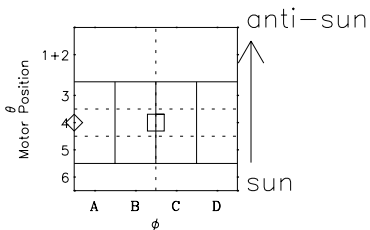

# Galileo EPD Real-Time Omni 03263

Software Version: RTLINE\_OMNI V 1.20  
Data Production: 01-09-03  
Plot Production: Wed Oct 1 10:22:46 2003

- ◇ = Jupiter look direction
- = Corotation look direction