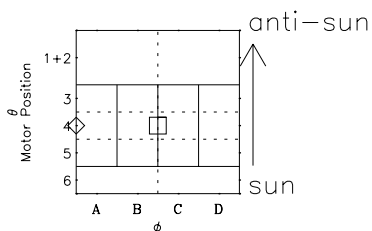

# Galileo EPD Real-Time Omni 03263

Software Version: RTLINE\_OMNI V 1.20  
Data Production: 01-09-03  
Plot Production: Wed Oct 1 10:22:46 2003

- ◇ = Jupiter look direction
- = Corotation look direction