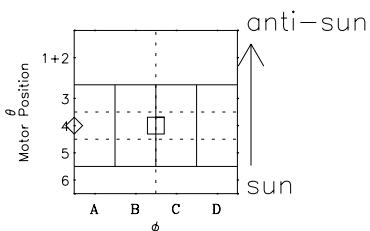

Galileo EPD Real-Time Six-Sector 03263

Software Version: RTLINE_R6 V 1.20
Data Production: 01-09-03
Plot Production: Wed Oct 1 10:22:47 2003

◇ = Jupiter look direction
□ = Corotation look direction