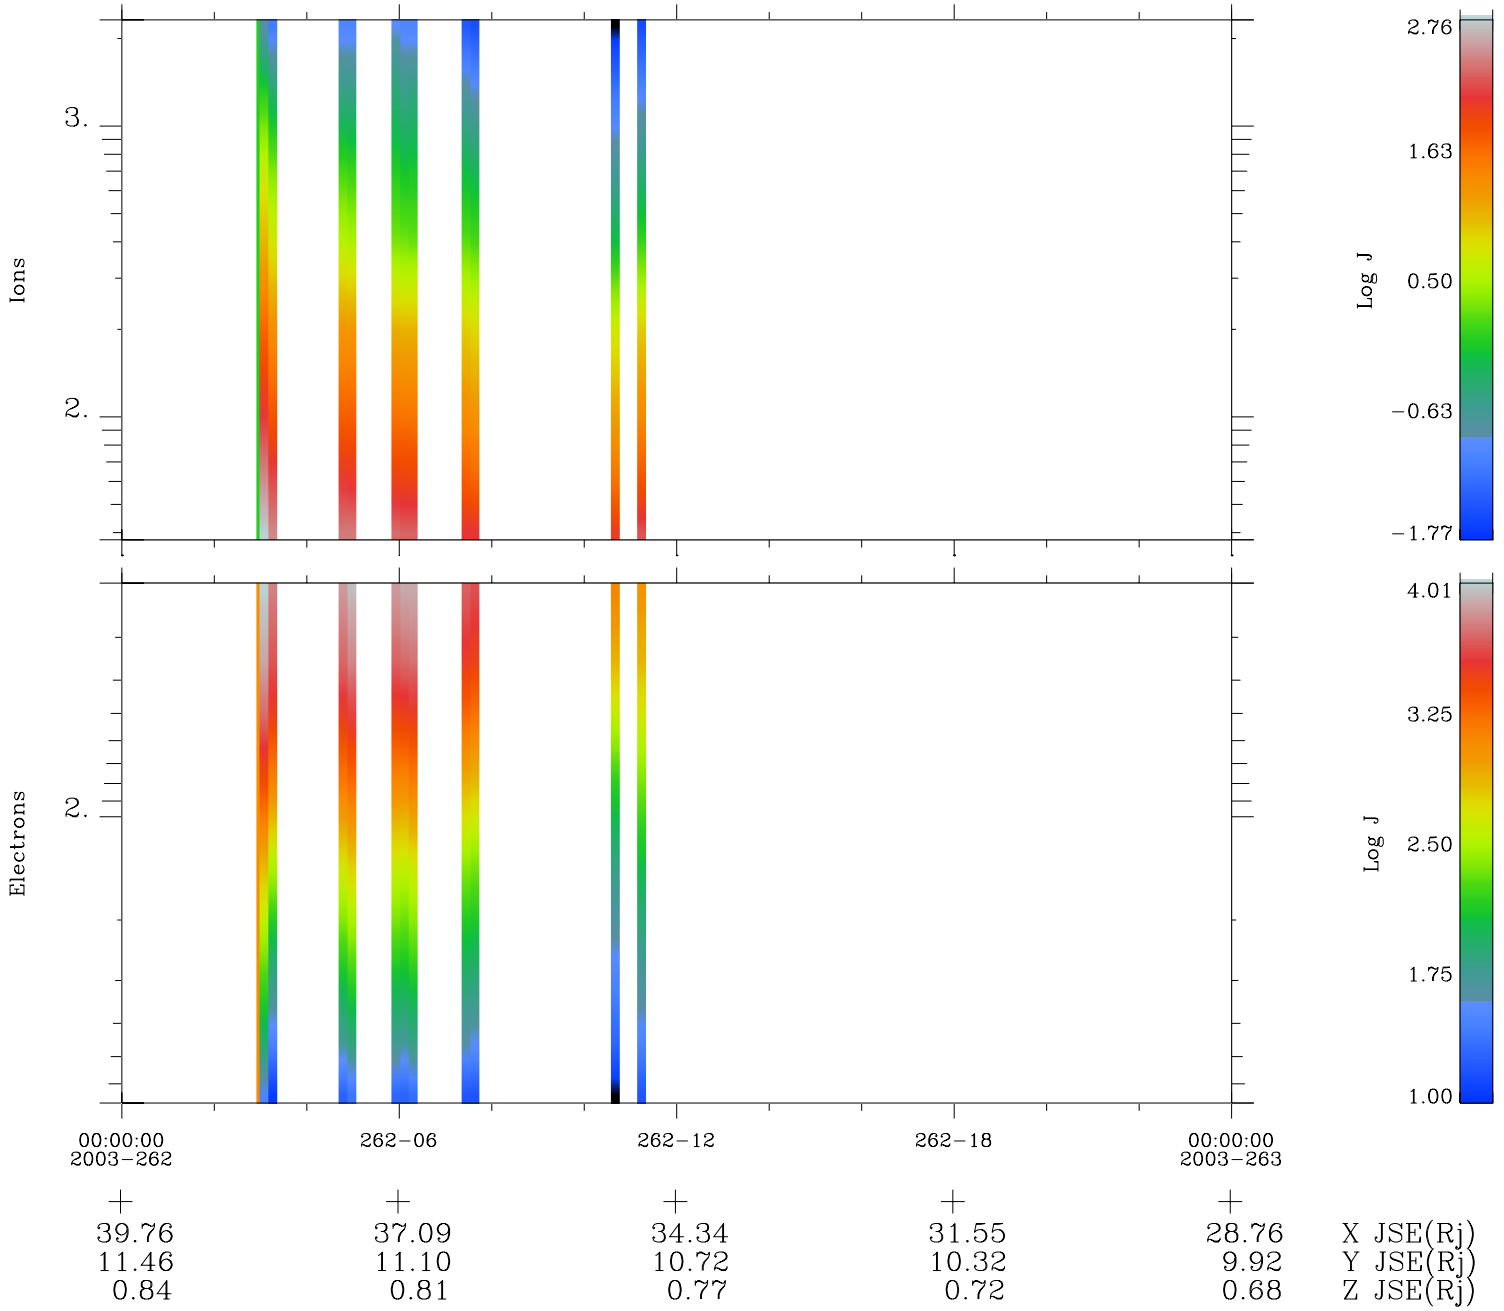

Galileo EPD Real Time Omni Spectrum 03262

Software Version: RTSPEC_OMNI V 1.20
 Data Production: 01-09-03
 Plot Production: Wed Oct 1 10:19:58 2003
 Color File: wondr3
 Geofactor File: 1.1

- ◇ = Jupiter look direction
- = Corotation look direction