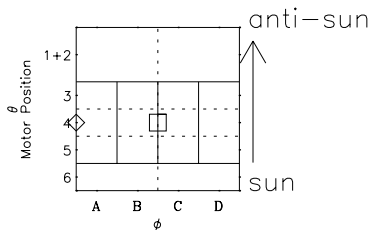

Galileo EPD Real-Time Omni 03262

Software Version: RTLINE_OMNI V 1.20
Data Production: 01-09-03
Plot Production: Wed Oct 1 10:20:08 2003

- ◇ = Jupiter look direction
- = Corotation look direction