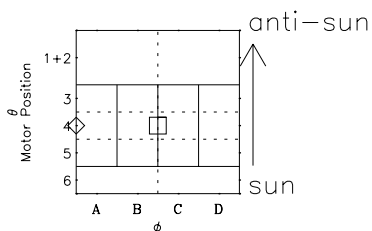

Galileo EPD Real-Time Omni 03262

Software Version: RTLINE_OMNI V 1.20
Data Production: 01-09-03
Plot Production: Wed Oct 1 10:20:08 2003

- ◇ = Jupiter look direction
- = Corotation look direction