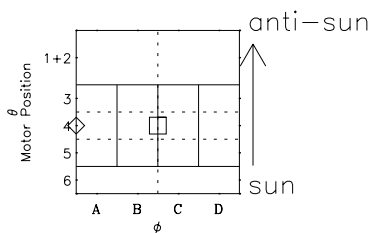

# Galileo EPD Real-Time Omni 03261

Software Version: RTLINE\_OMNI V 1.20  
Data Production: 01-09-03  
Plot Production: Wed Oct 1 10:17:28 2003

- ◇ = Jupiter look direction
- = Corotation look direction