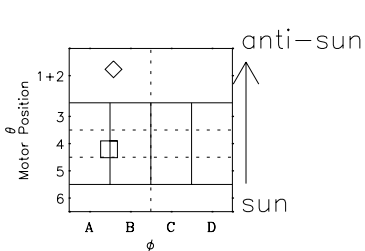

Galileo EPD Real-Time Omni 02351

Software Version: RTLINE_OMNI V 1.20
Data Production: 18-11-02
Plot Production: Wed Dec 18 03:10:25 2002

- ◇ = Jupiter look direction
- = Corotation look direction