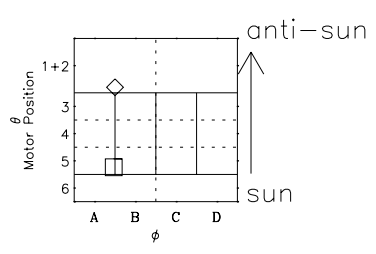

# Galileo EPD Real Time Omni Spectrum 02307

Software Version: RTSPEC\_OMNI V 1.20  
 Data Production: 08-00-03  
 Plot Production: Wed Jan 8 03:58:20 2003  
 Color File: wondr3  
 Geofactor File: 1.1

◇ = Jupiter look direction  
 □ = Corotation look direction