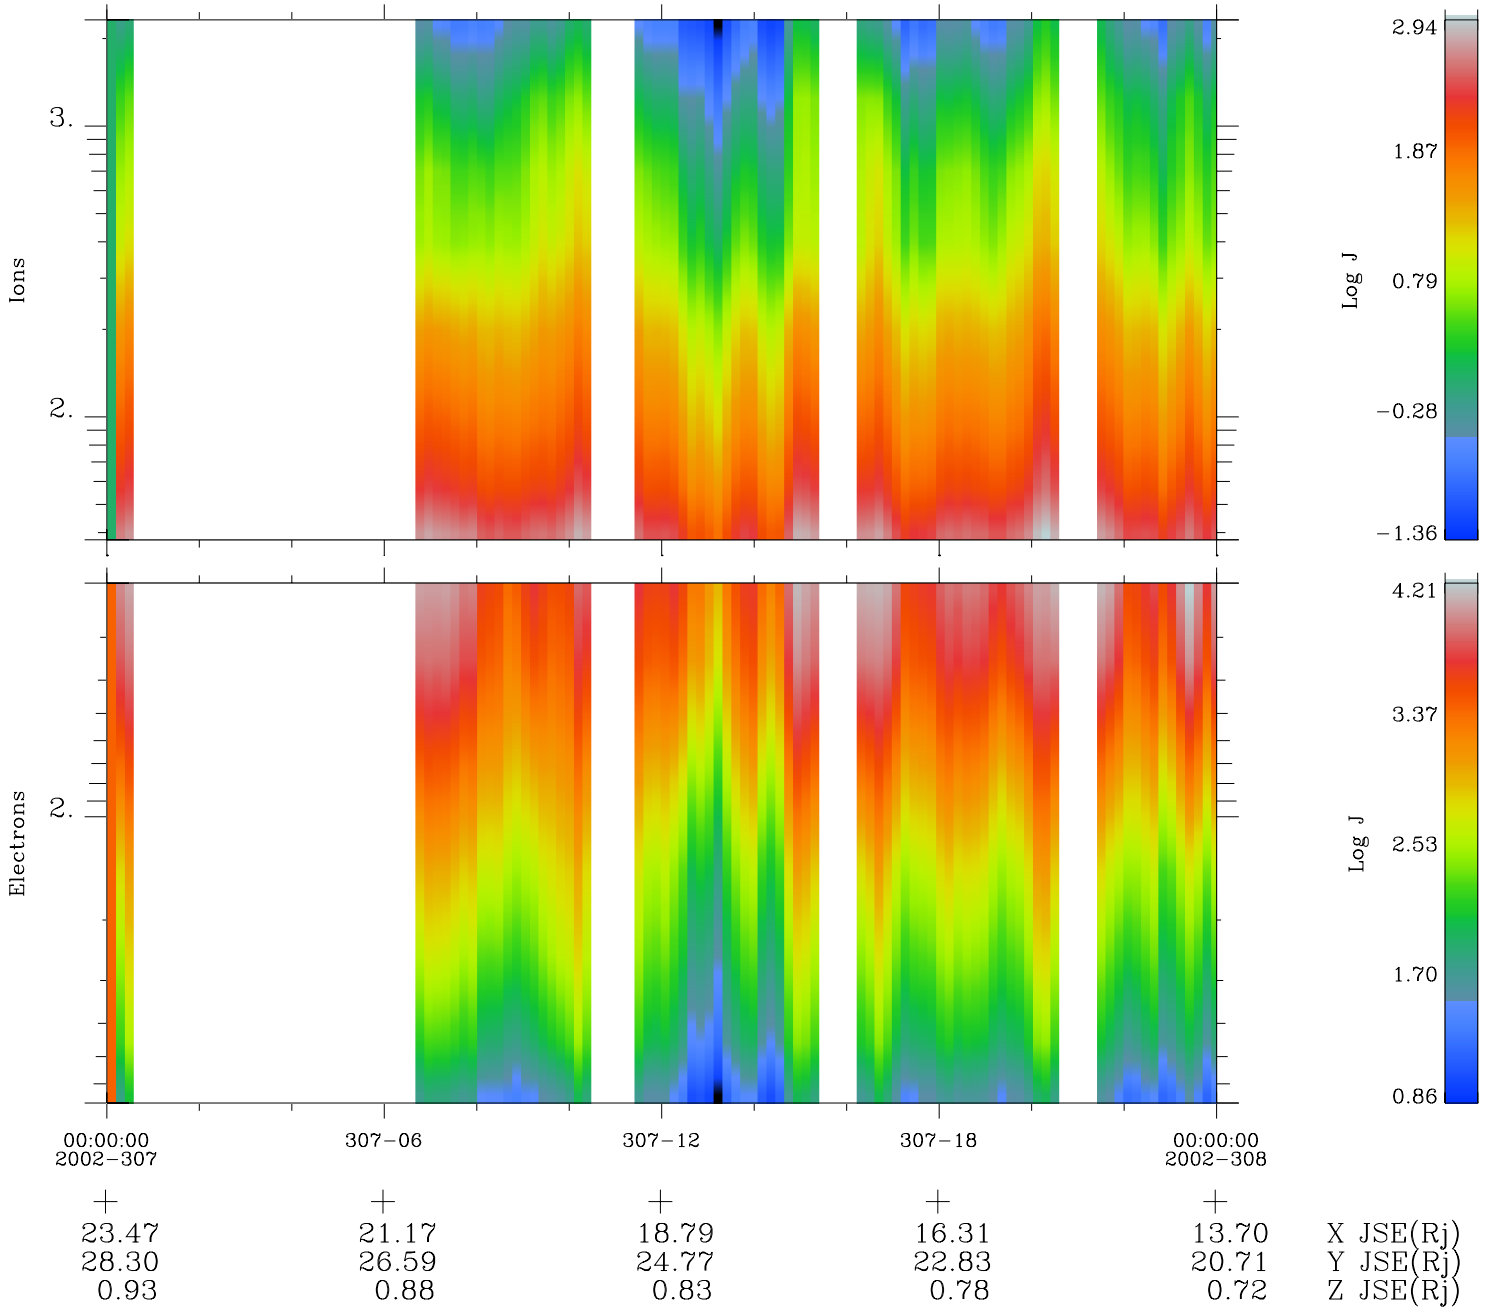

# Galileo EPD Real Time Omni Spectrum 02307

Software Version: RTSPEC\_OMNI V 1.20  
 Data Production: 08-00-03  
 Plot Production: Wed Jan 8 03:58:20 2003  
 Color File: wondr3  
 Geofactor File: 1.1

◇ = Jupiter look direction  
 □ = Corotation look direction