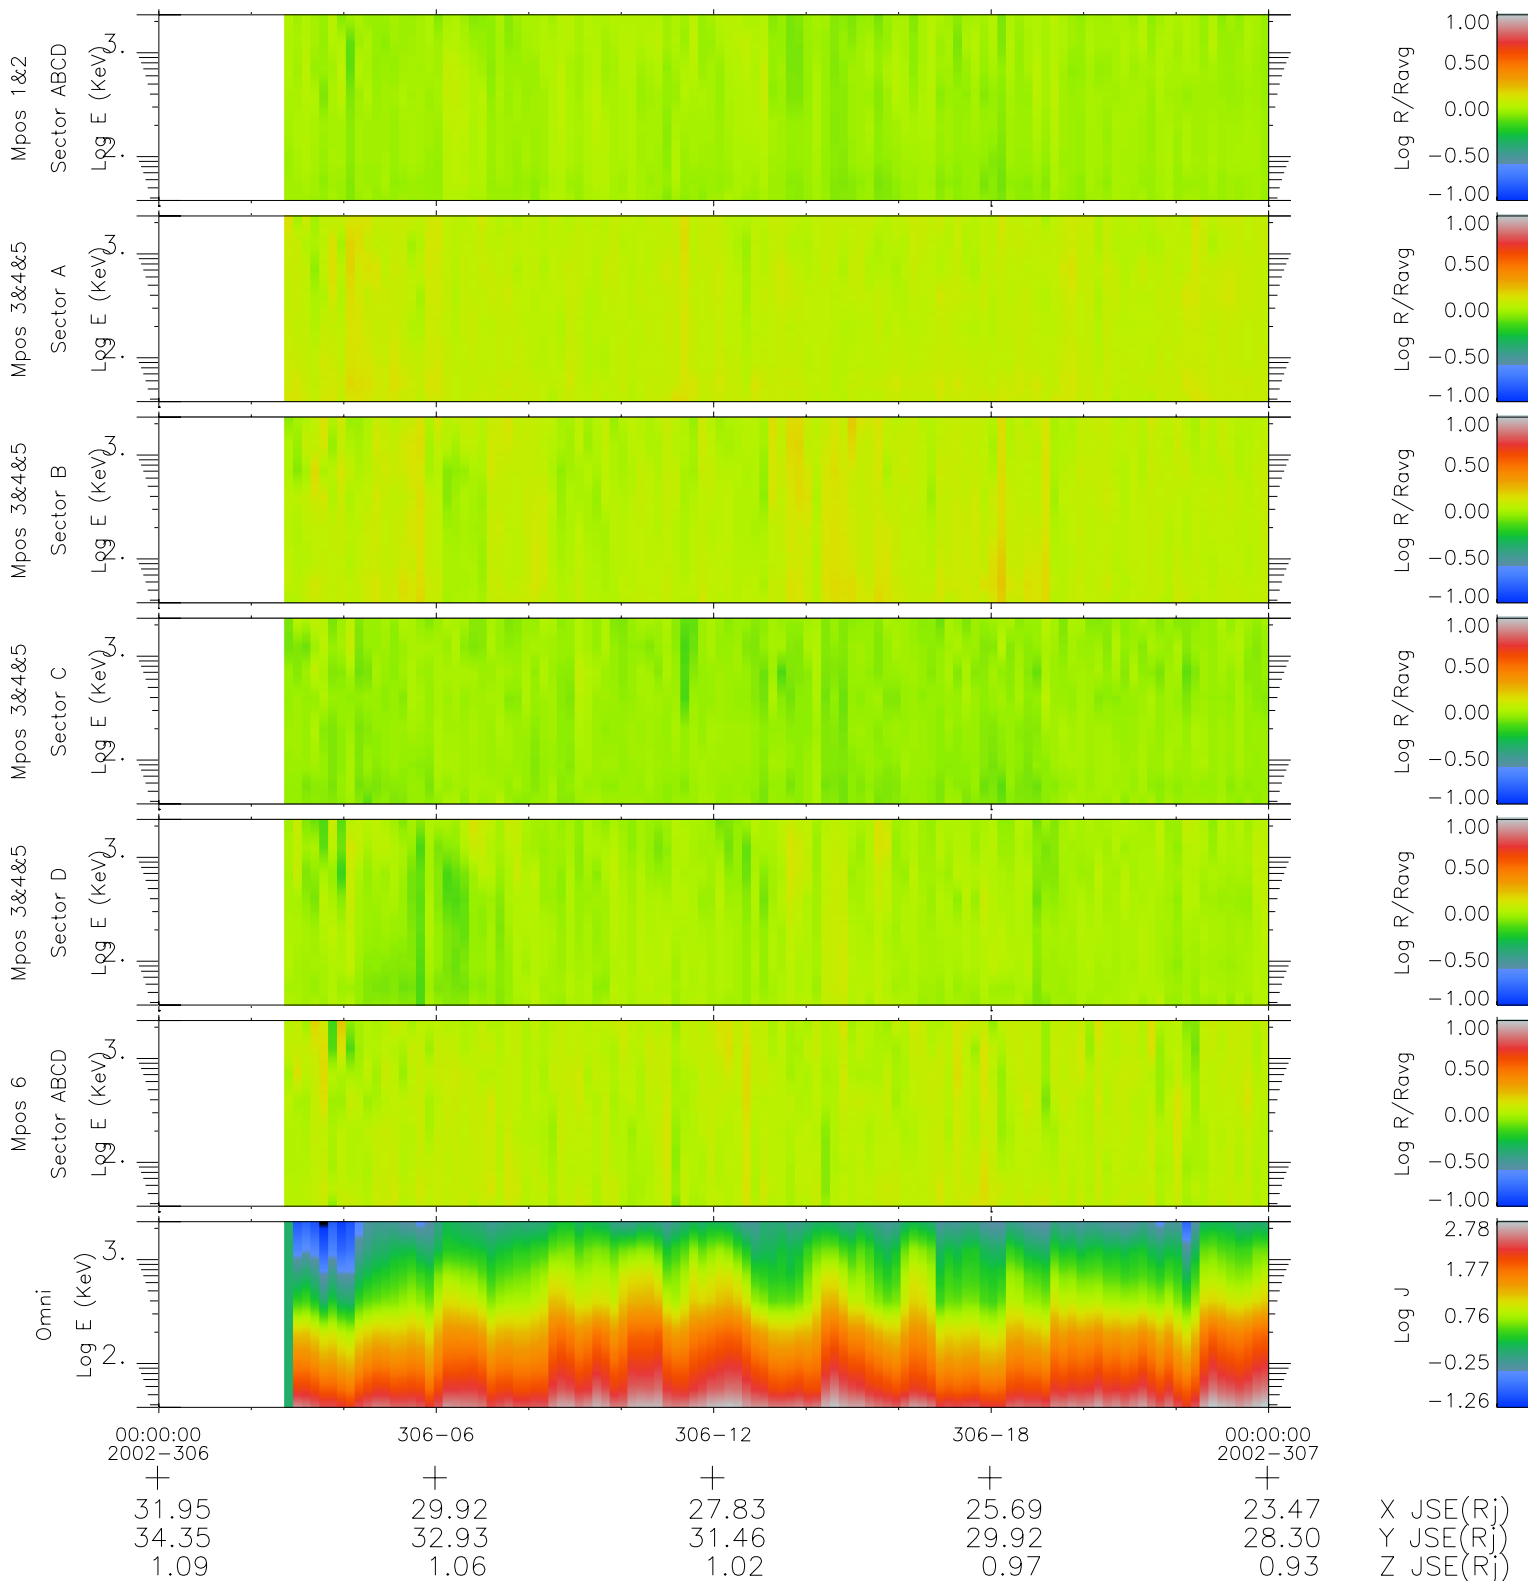

Galileo EPD Real Time R6 Ions Spectra 02306

Software Version: RTSPEC_R6 V 1.20
 Data Production: 08-00-03
 Plot Production: Wed Jan 8 03:50:36 2003
 Color File: wondr3
 Geofactor File: 1.1

◇ = Jupiter look direction
 □ = Corotation look direction