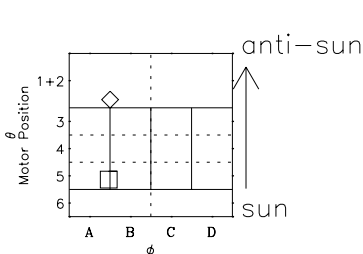

# Galileo EPD Real-Time Six-Sector 02306

Software Version: RTLINE\_R6 V 1.20  
Data Production: 08-00-03  
Plot Production: Wed Jan 8 03:52:33 2003

◇ = Jupiter look direction  
□ = Corotation look direction