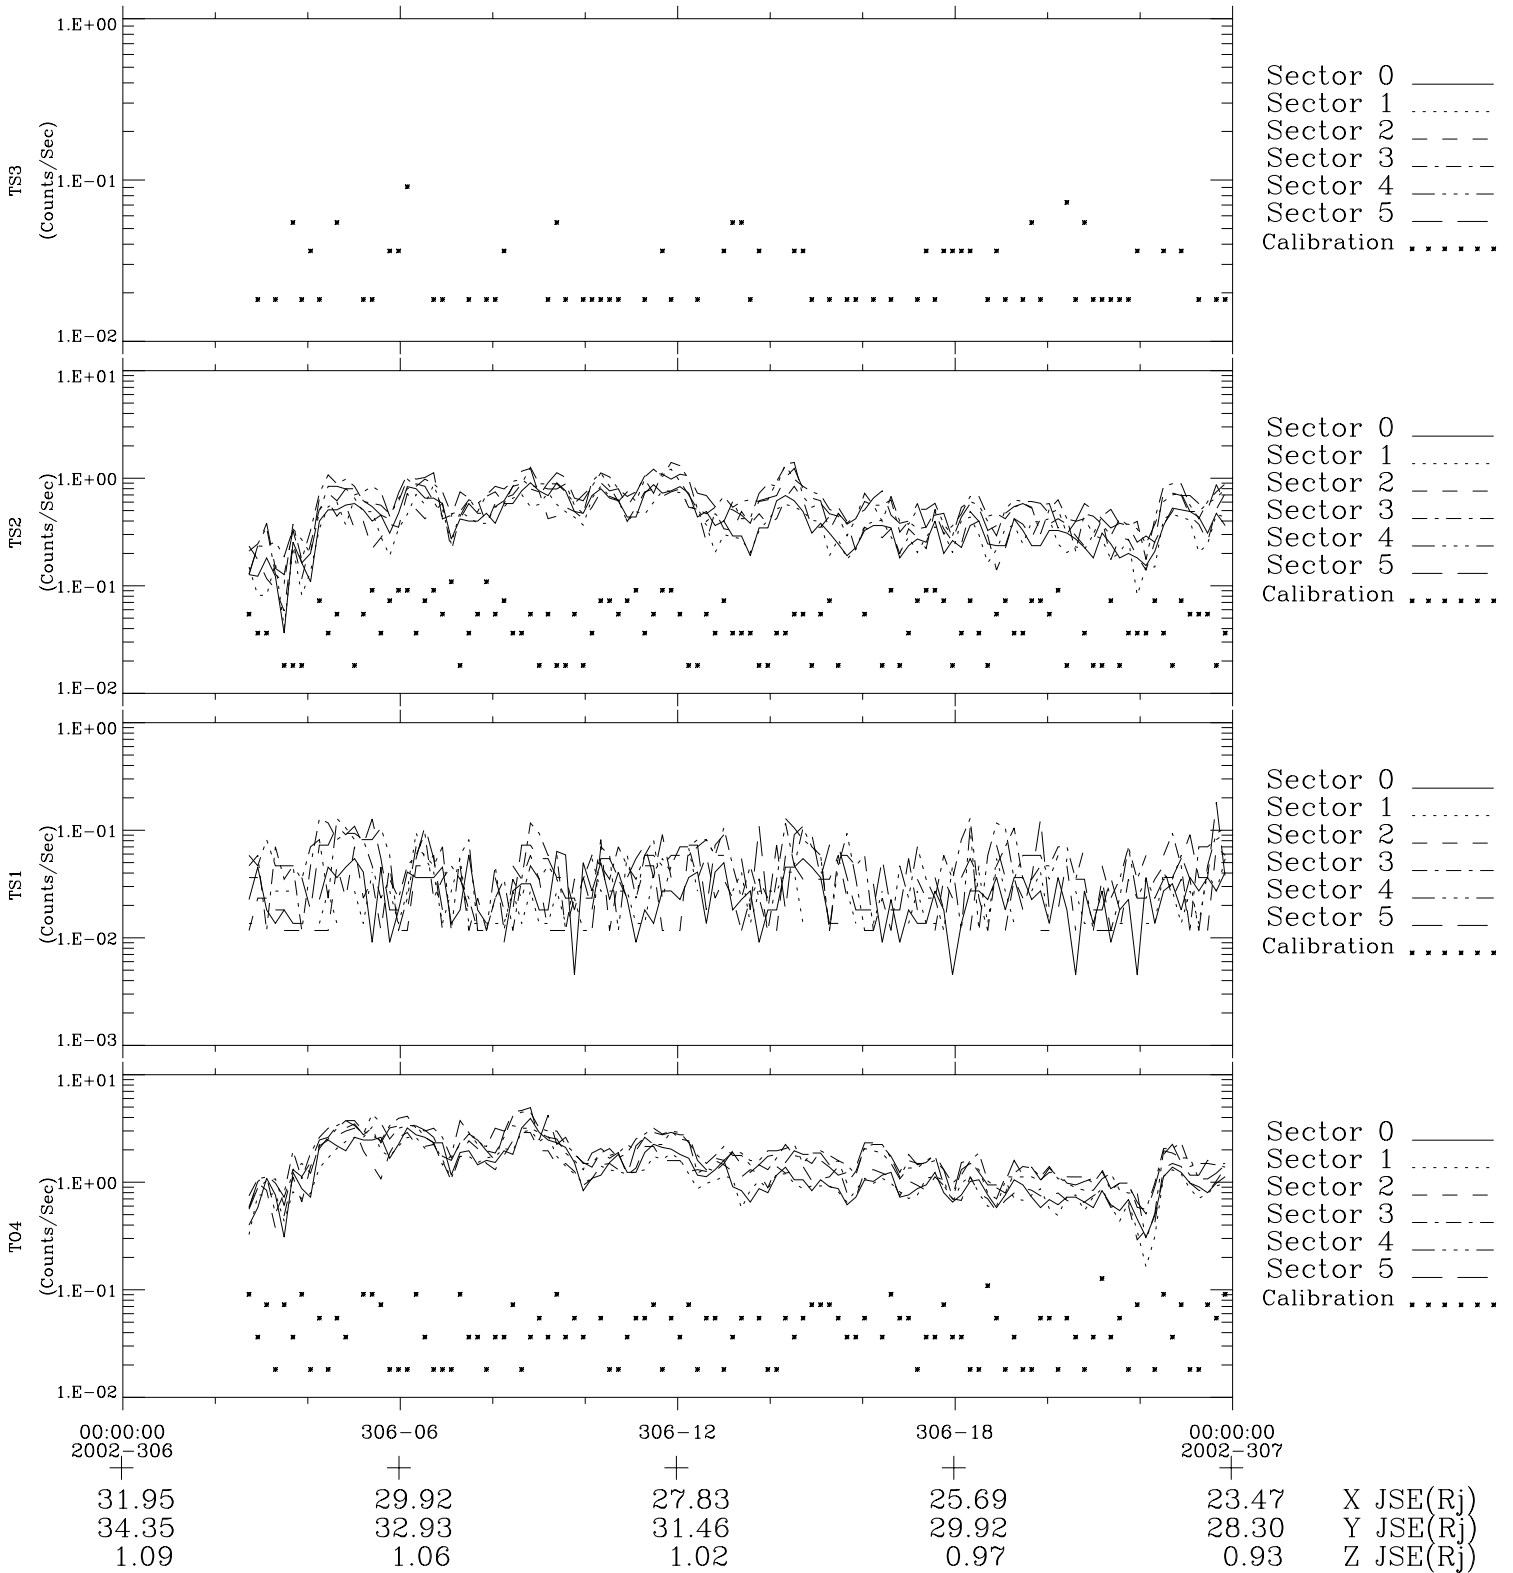

# Galileo EPD Real-Time Six-Sector 02306

Software Version: RTLINE\_R6 V 1.20  
Data Production: 08-00-03  
Plot Production: Wed Jan 8 03:52:33 2003

◇ = Jupiter look direction  
□ = Corotation look direction