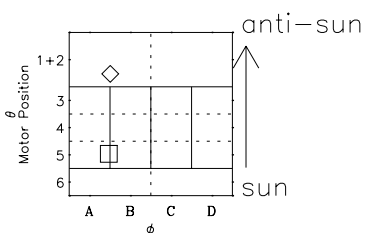

Galileo EPD Real-Time Six-Sector 02303

Software Version: RTLINE_R6 V 1.20
Data Production: 08-00-03
Plot Production: Wed Jan 8 03:30:33 2003

◇ = Jupiter look direction
□ = Corotation look direction