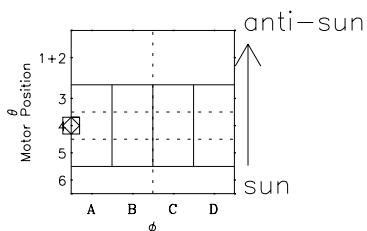

Galileo EPD Real-Time Six-Sector 02298

Software Version: RTLINE_R6 V 1.20
Data Production: 08-00-03
Plot Production: Wed Jan 8 02:56:11 2003

◇ = Jupiter look direction
□ = Corotation look direction