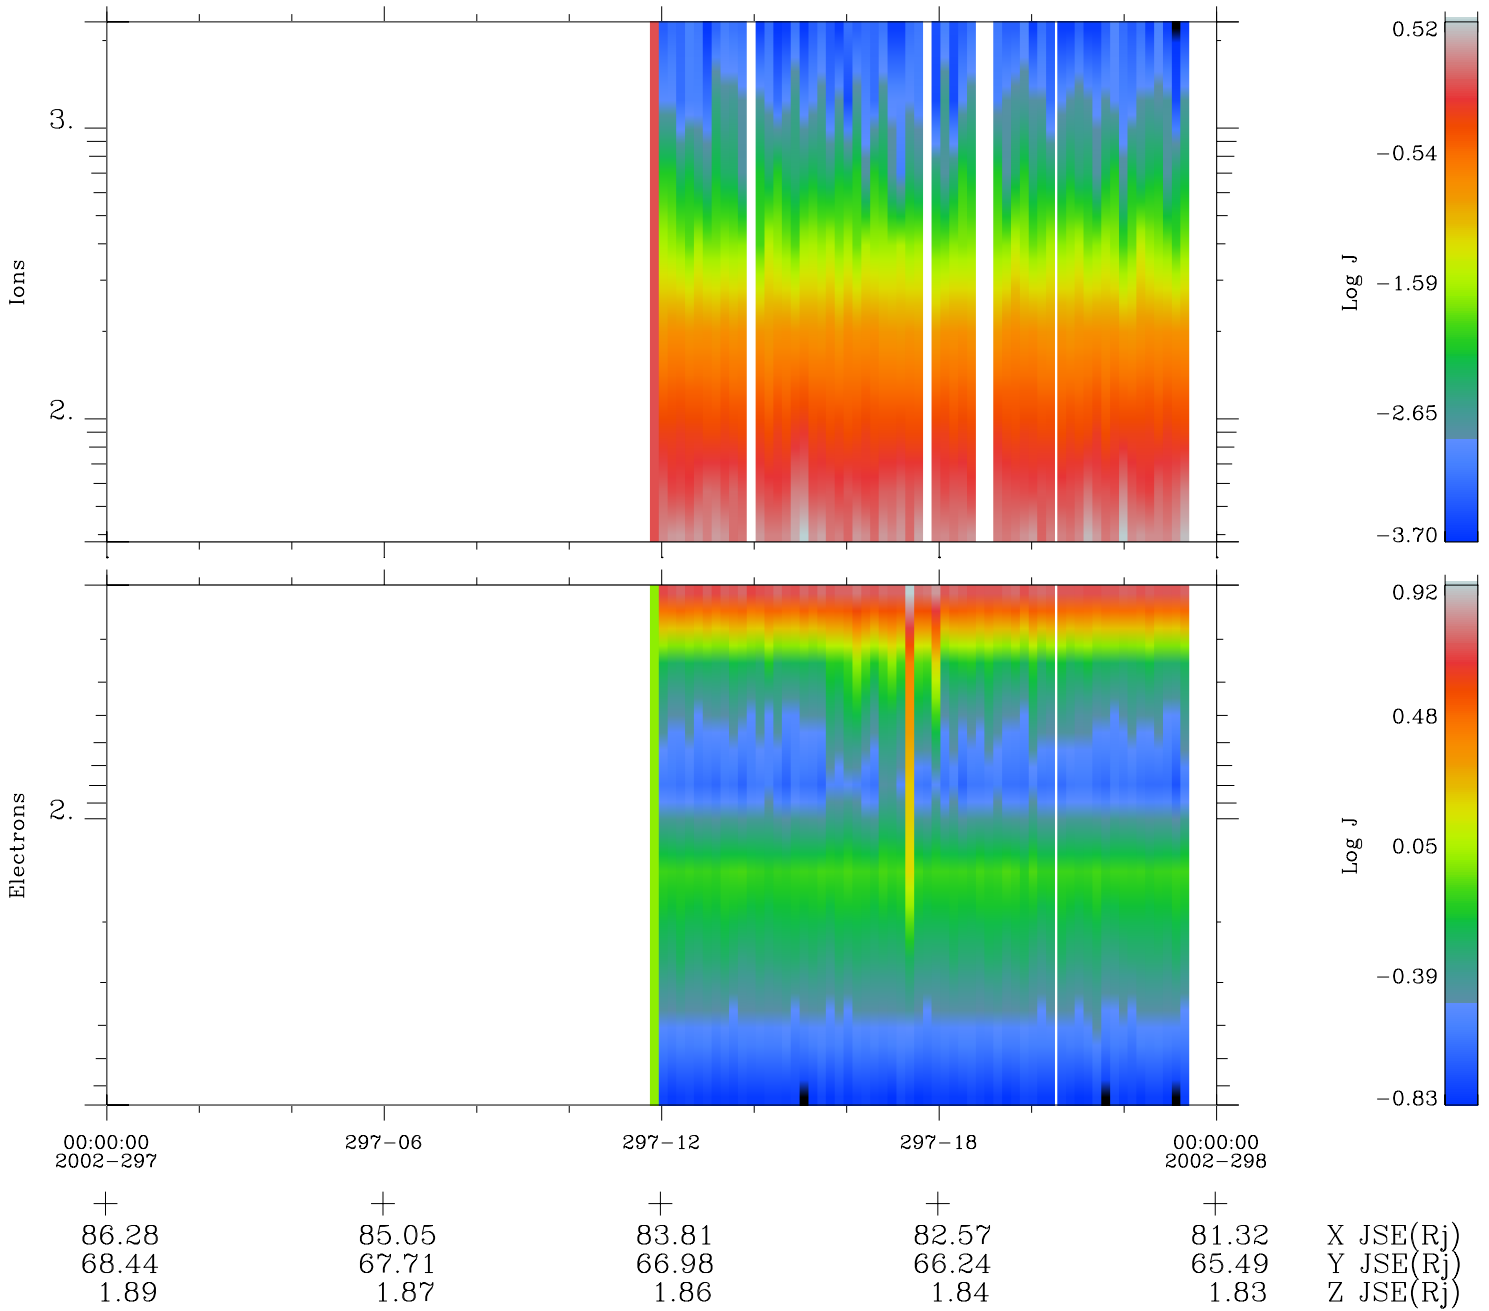

# Galileo EPD Real Time Omni Spectrum 02297

Software Version: RTSPEC\_OMNI V 1.20  
 Data Production: 08-00-03  
 Plot Production: Wed Jan 8 02:48:31 2003  
 Color File: wondr3  
 Geofactor File: 1.1

- ◇ = Jupiter look direction
- = Corotation look direction