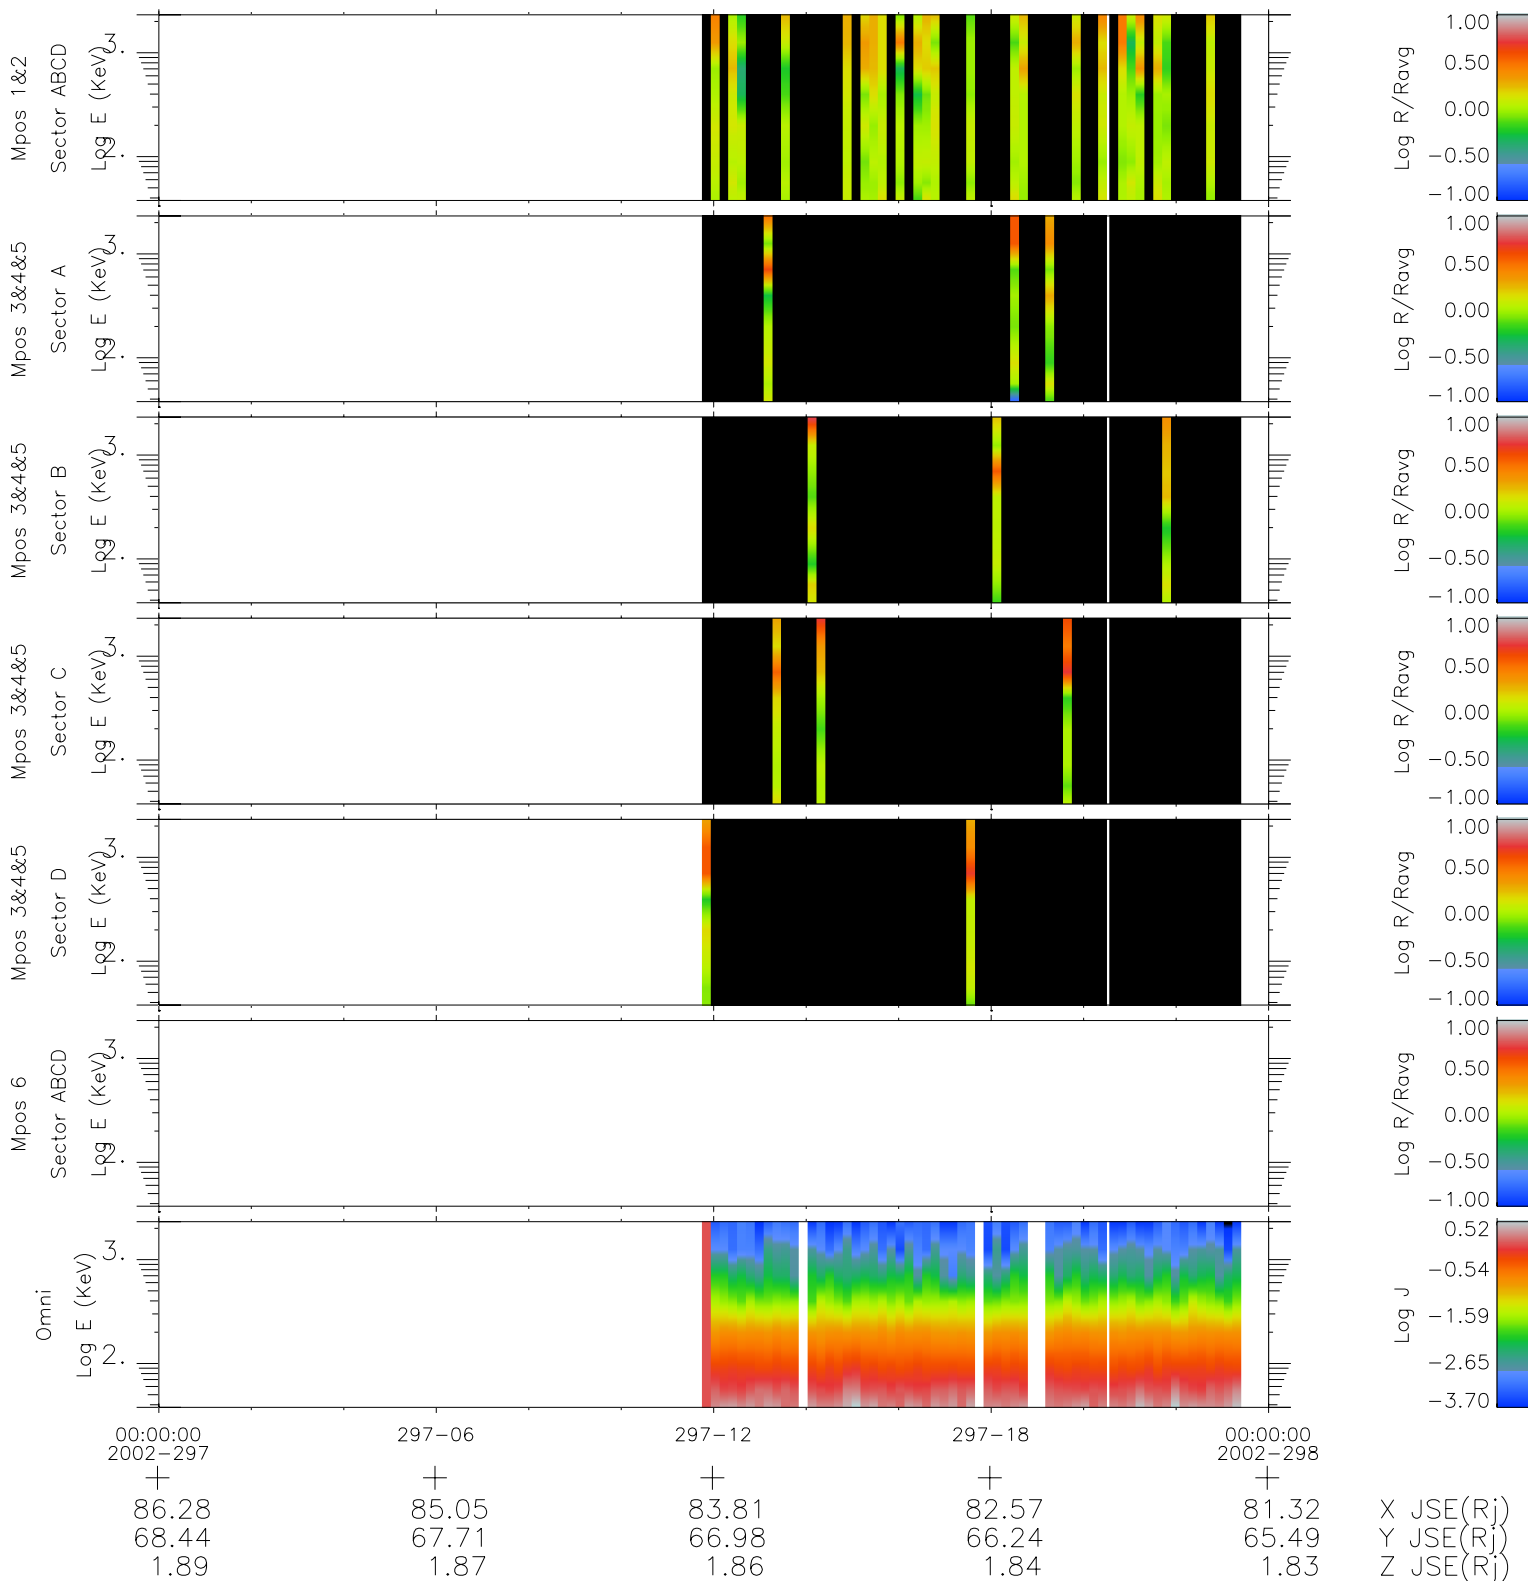

Galileo EPD Real Time R6 Ions Spectra 02297

Software Version: RTSPEC_R6 V 1.20
 Data Production: 08-00-03
 Plot Production: Wed Jan 8 02:48:23 2003
 Color File: wondr3
 Geofactor File: 1.1

- ◇ = Jupiter look direction
- = Corotation look direction