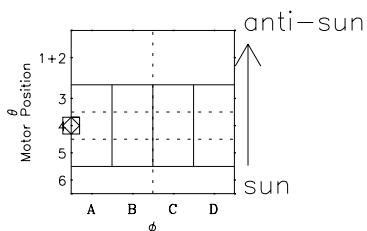

# Galileo EPD Real-Time Six-Sector 02027

Software Version: RTLINE\_R6 V 1.20  
Data Production: 28-00-02  
Plot Production: Mon Jan 28 02:50:15 2002

◇ = Jupiter look direction  
□ = Corotation look direction