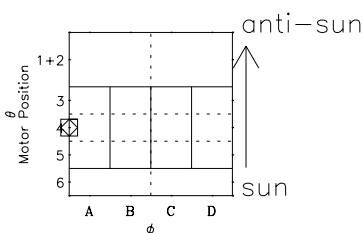

Galileo EPD Real-Time Six-Sector 02027

Software Version: RTLINE_R6 V 1.20
Data Production: 28-00-02
Plot Production: Mon Jan 28 02:50:13 2002

◇ = Jupiter look direction
□ = Corotation look direction