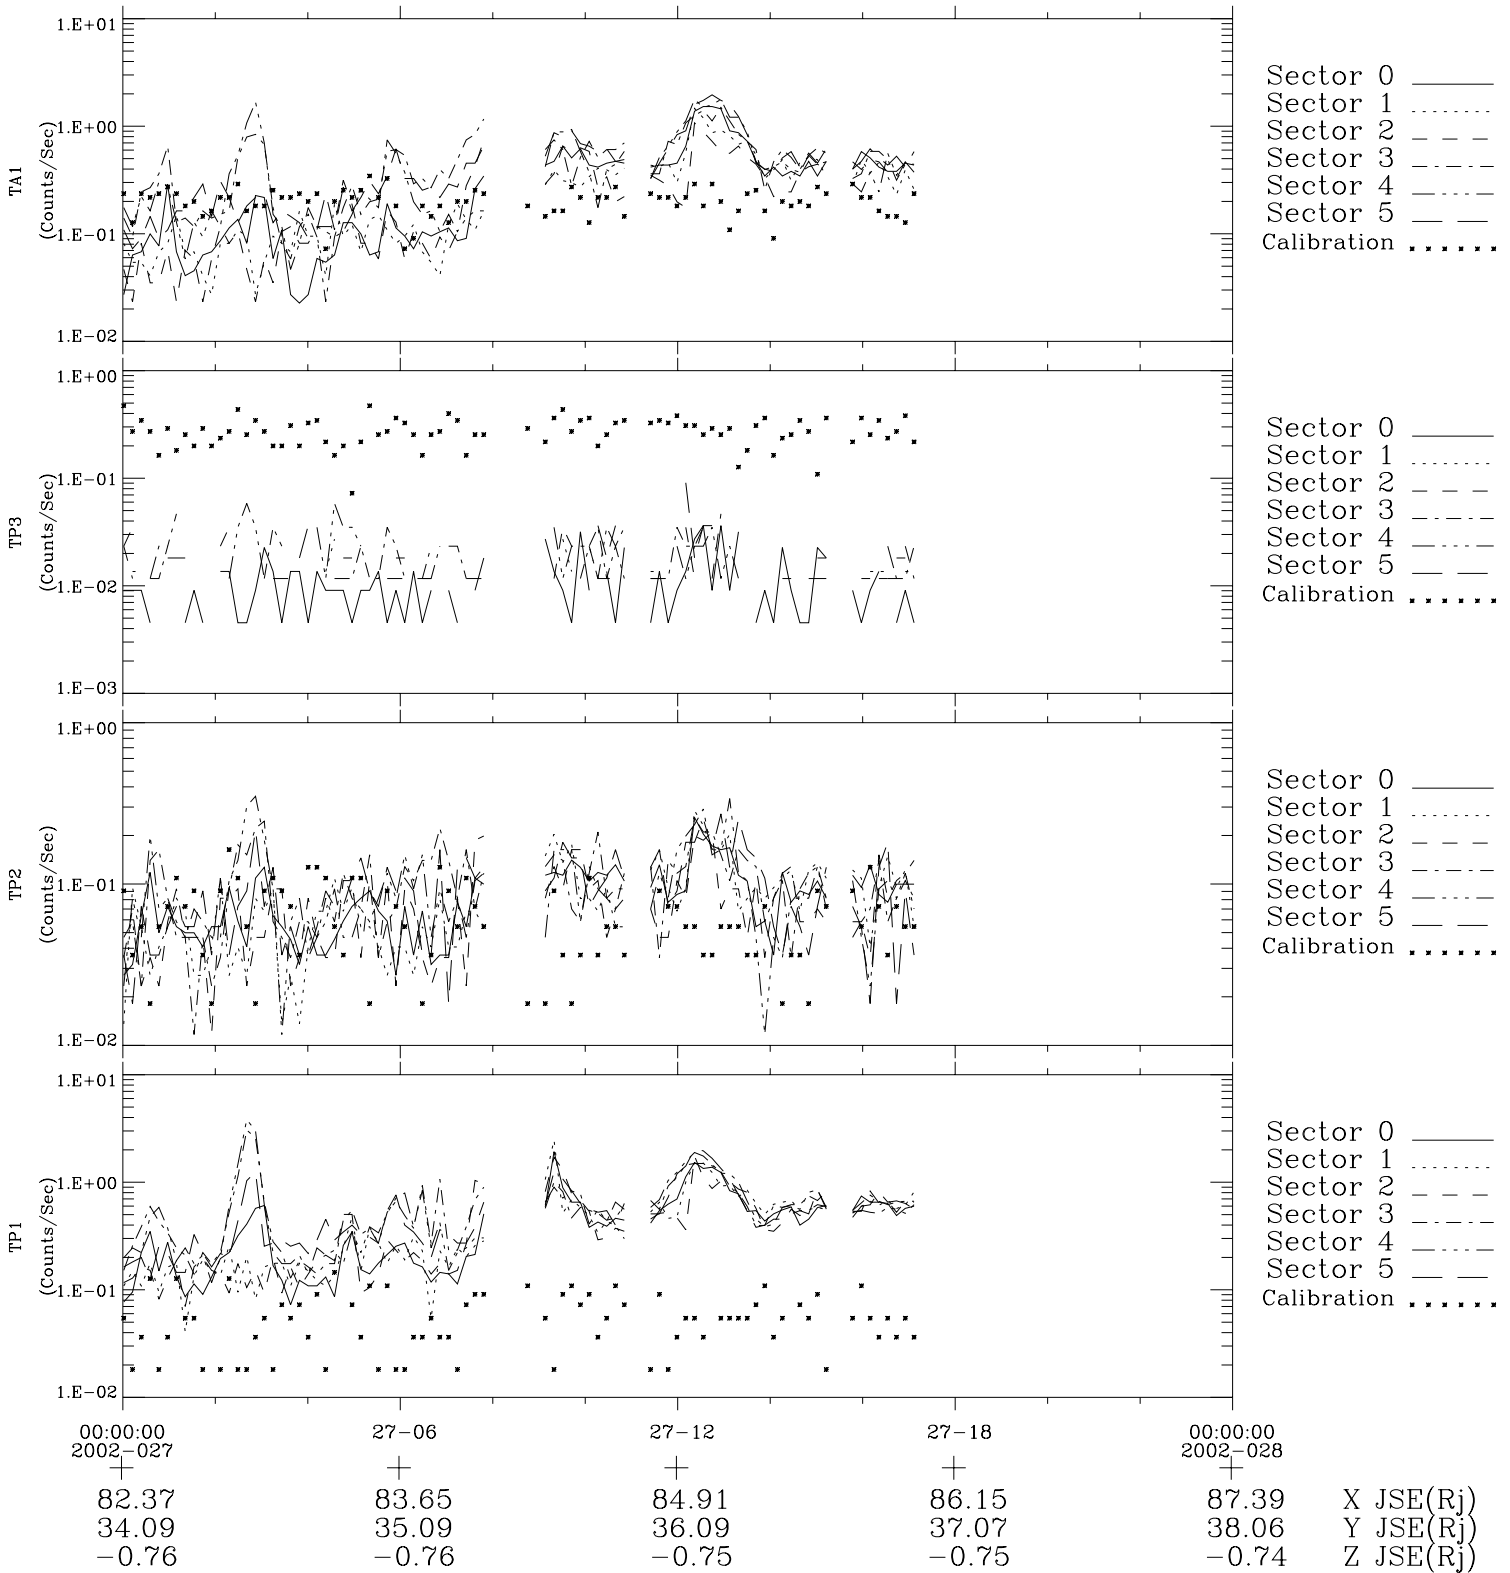

Galileo EPD Real-Time Six-Sector 02027

Software Version: RTLINE_R6 V 1.20
Data Production: 28-00-02
Plot Production: Mon Jan 28 02:50:13 2002

◇ = Jupiter look direction
□ = Corotation look direction