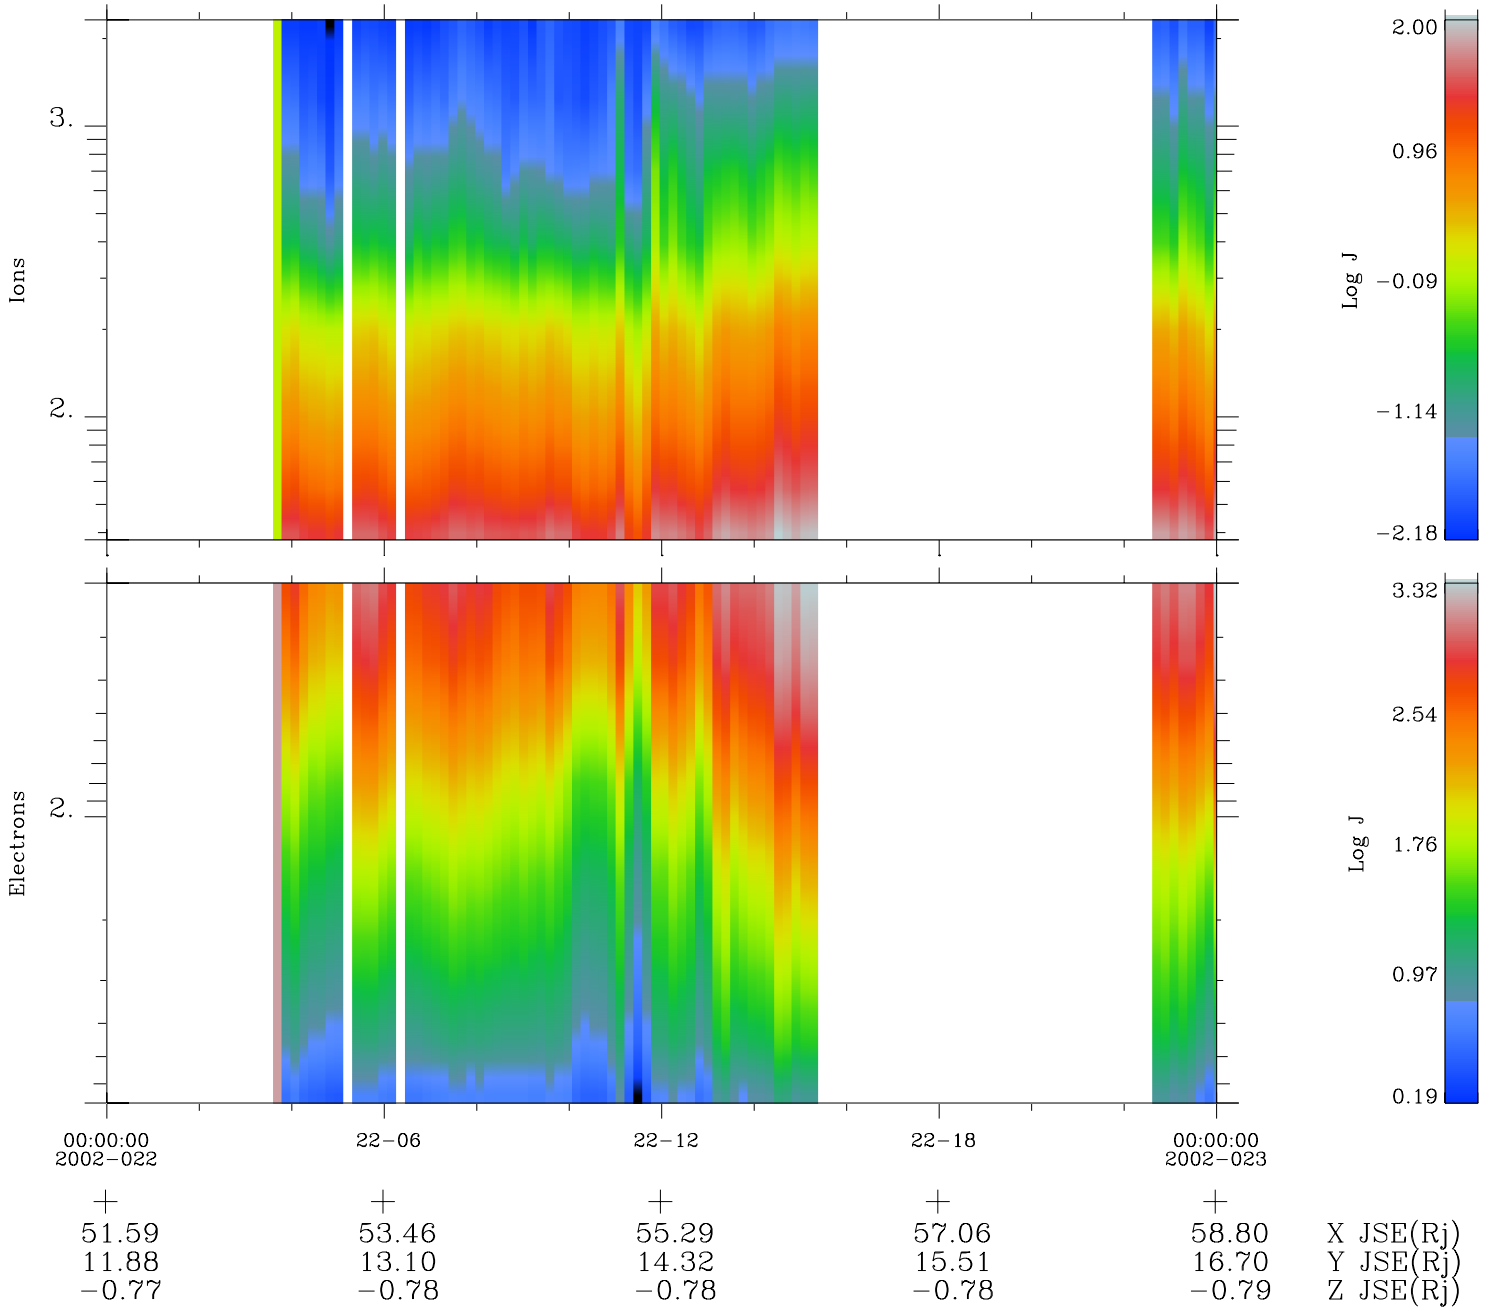

Galileo EPD Real Time Omni Spectrum 02022

Software Version: RTSPEC_OMNI V 1.20
 Data Production: 23-00-02
 Plot Production: Thu Jan 24 02:24:03 2002
 Color File: wondr3
 Geofactor File: 1.1

◇ = Jupiter look direction
 □ = Corotation look direction