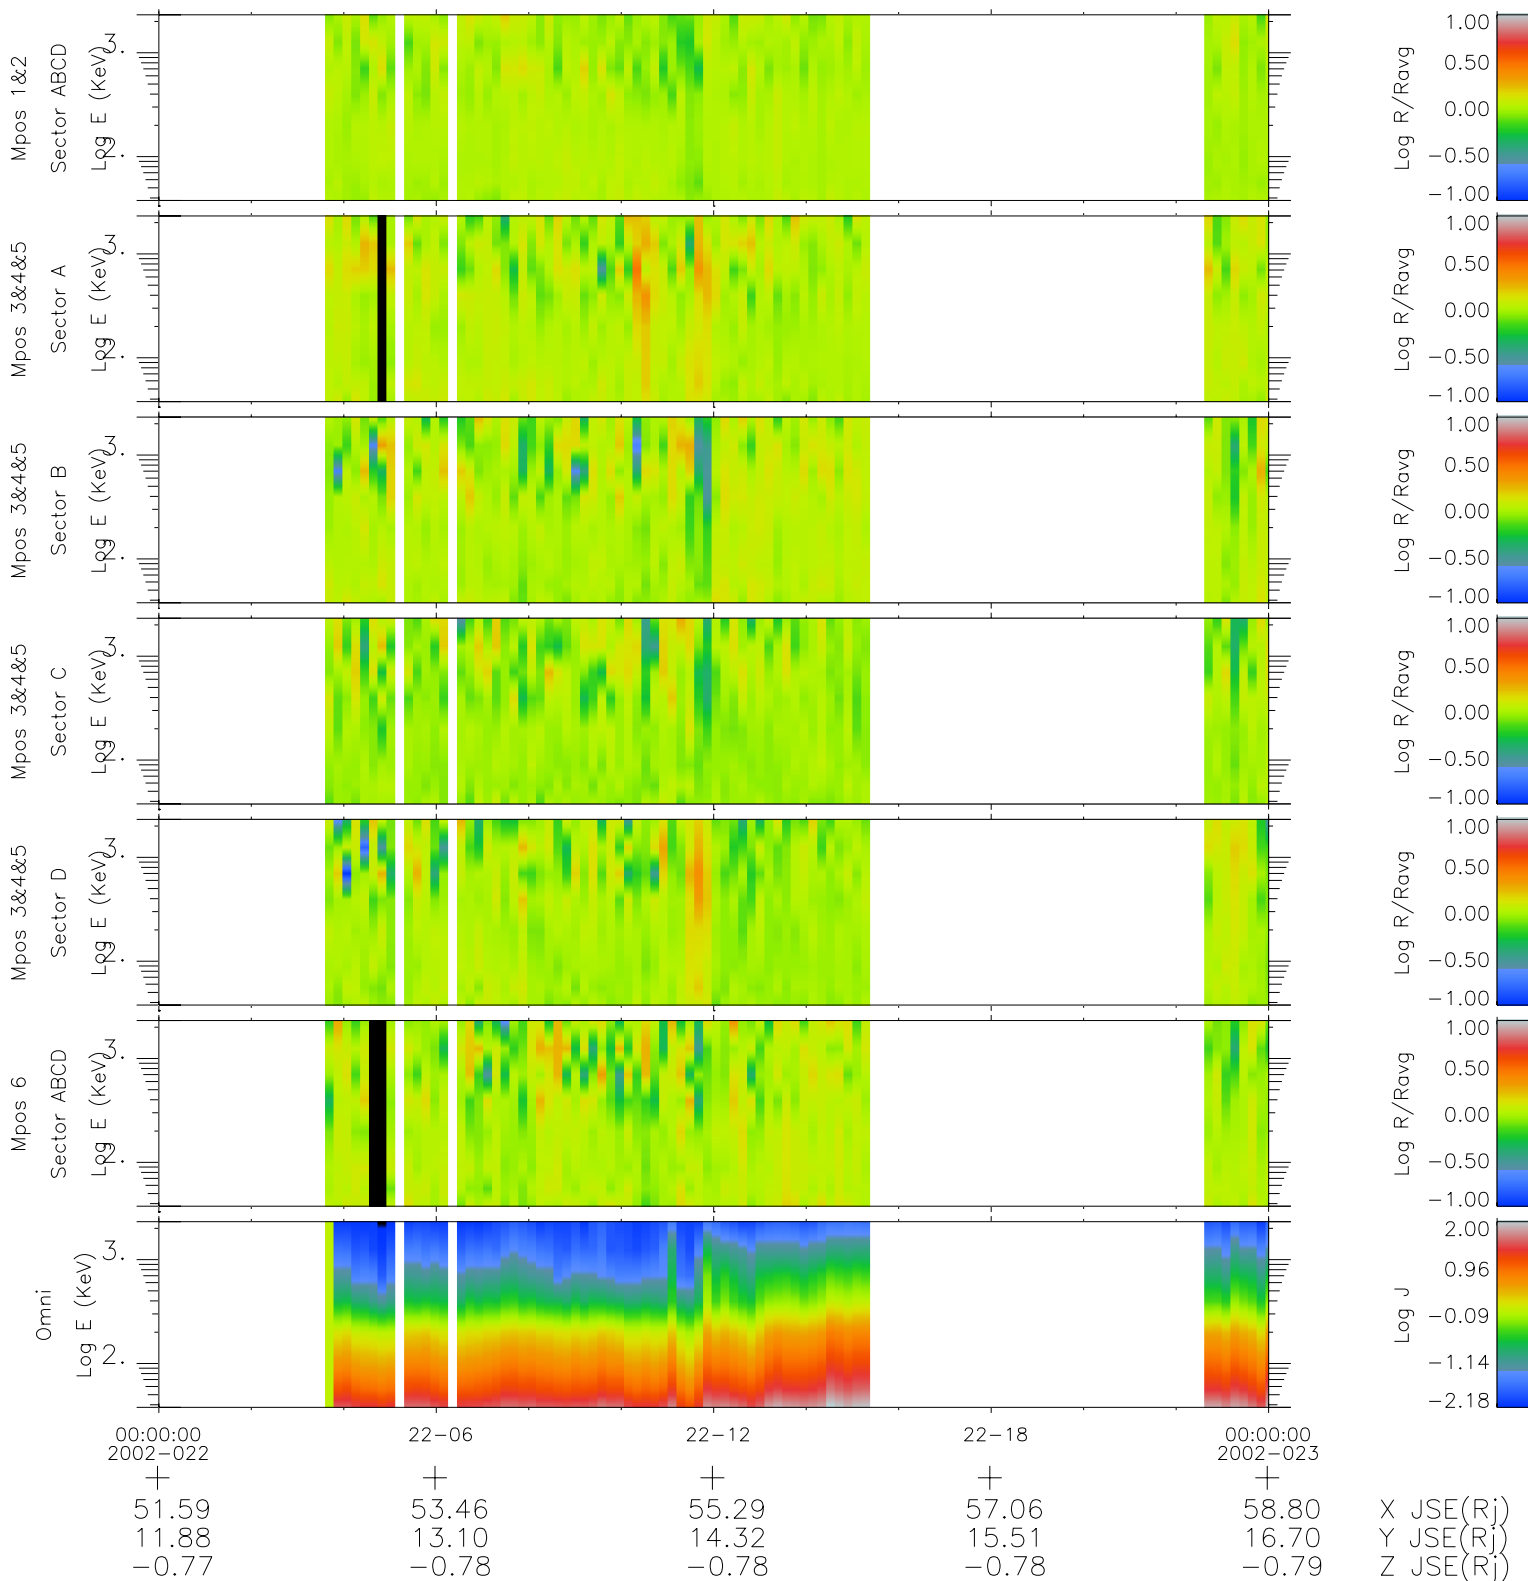

# Galileo EPD Real Time R6 Ions Spectra 02022

Software Version: RTSPEC\_R6 V 1.20  
 Data Production: 23-00-02  
 Plot Production: Thu Jan 24 02:23:53 2002  
 Color File: wondr3  
 Geofactor File: 1.1

- ◇ = Jupiter look direction
- = Corotation look direction