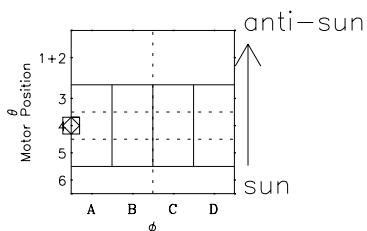

Galileo EPD Real-Time Six-Sector 02022

Software Version: RTLINE_R6 V 1.20
Data Production: 23-00-02
Plot Production: Thu Jan 24 02:25:20 2002

◇ = Jupiter look direction
□ = Corotation look direction