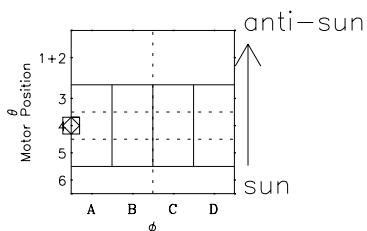

Galileo EPD Real-Time Six-Sector 02022

Software Version: RTLINE_R6 V 1.20
Data Production: 23-00-02
Plot Production: Thu Jan 24 02:25:19 2002

◇ = Jupiter look direction
□ = Corotation look direction