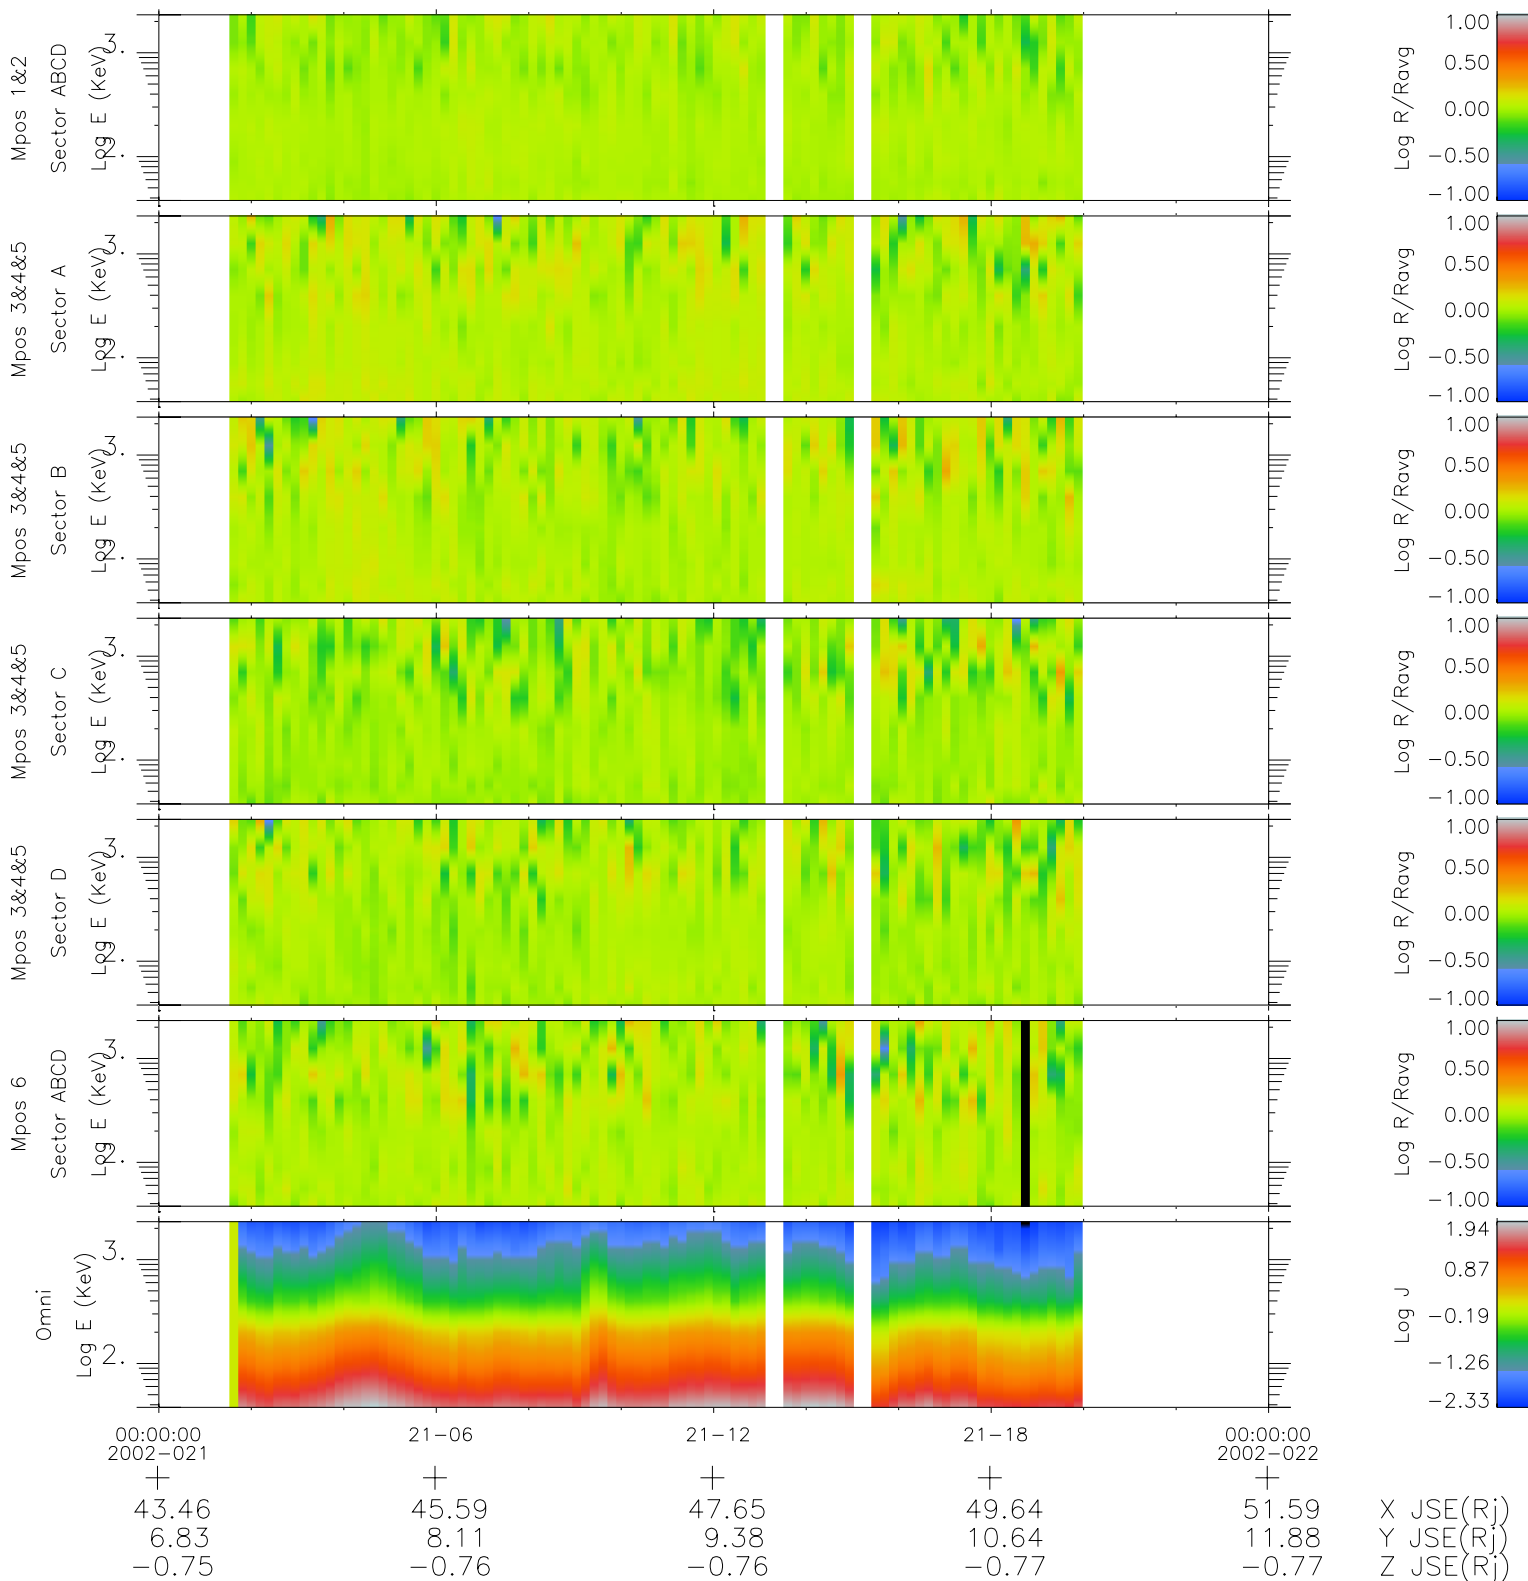

Galileo EPD Real Time R6 Ions Spectra 02021

Software Version: RTSPEC_R6 V 1.20
 Data Production: 23-00-02
 Plot Production: Thu Jan 24 02:10:51 2002
 Color File: wondr3
 Geofactor File: 1.1

- ◇ = Jupiter look direction
- = Corotation look direction