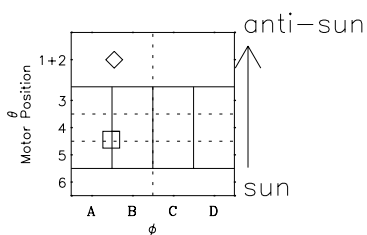

Galileo EPD Real-Time Six-Sector 02021

Software Version: RTLINE_R6 V 1.20
Data Production: 23-00-02
Plot Production: Thu Jan 24 02:12:36 2002

◇ = Jupiter look direction
□ = Corotation look direction