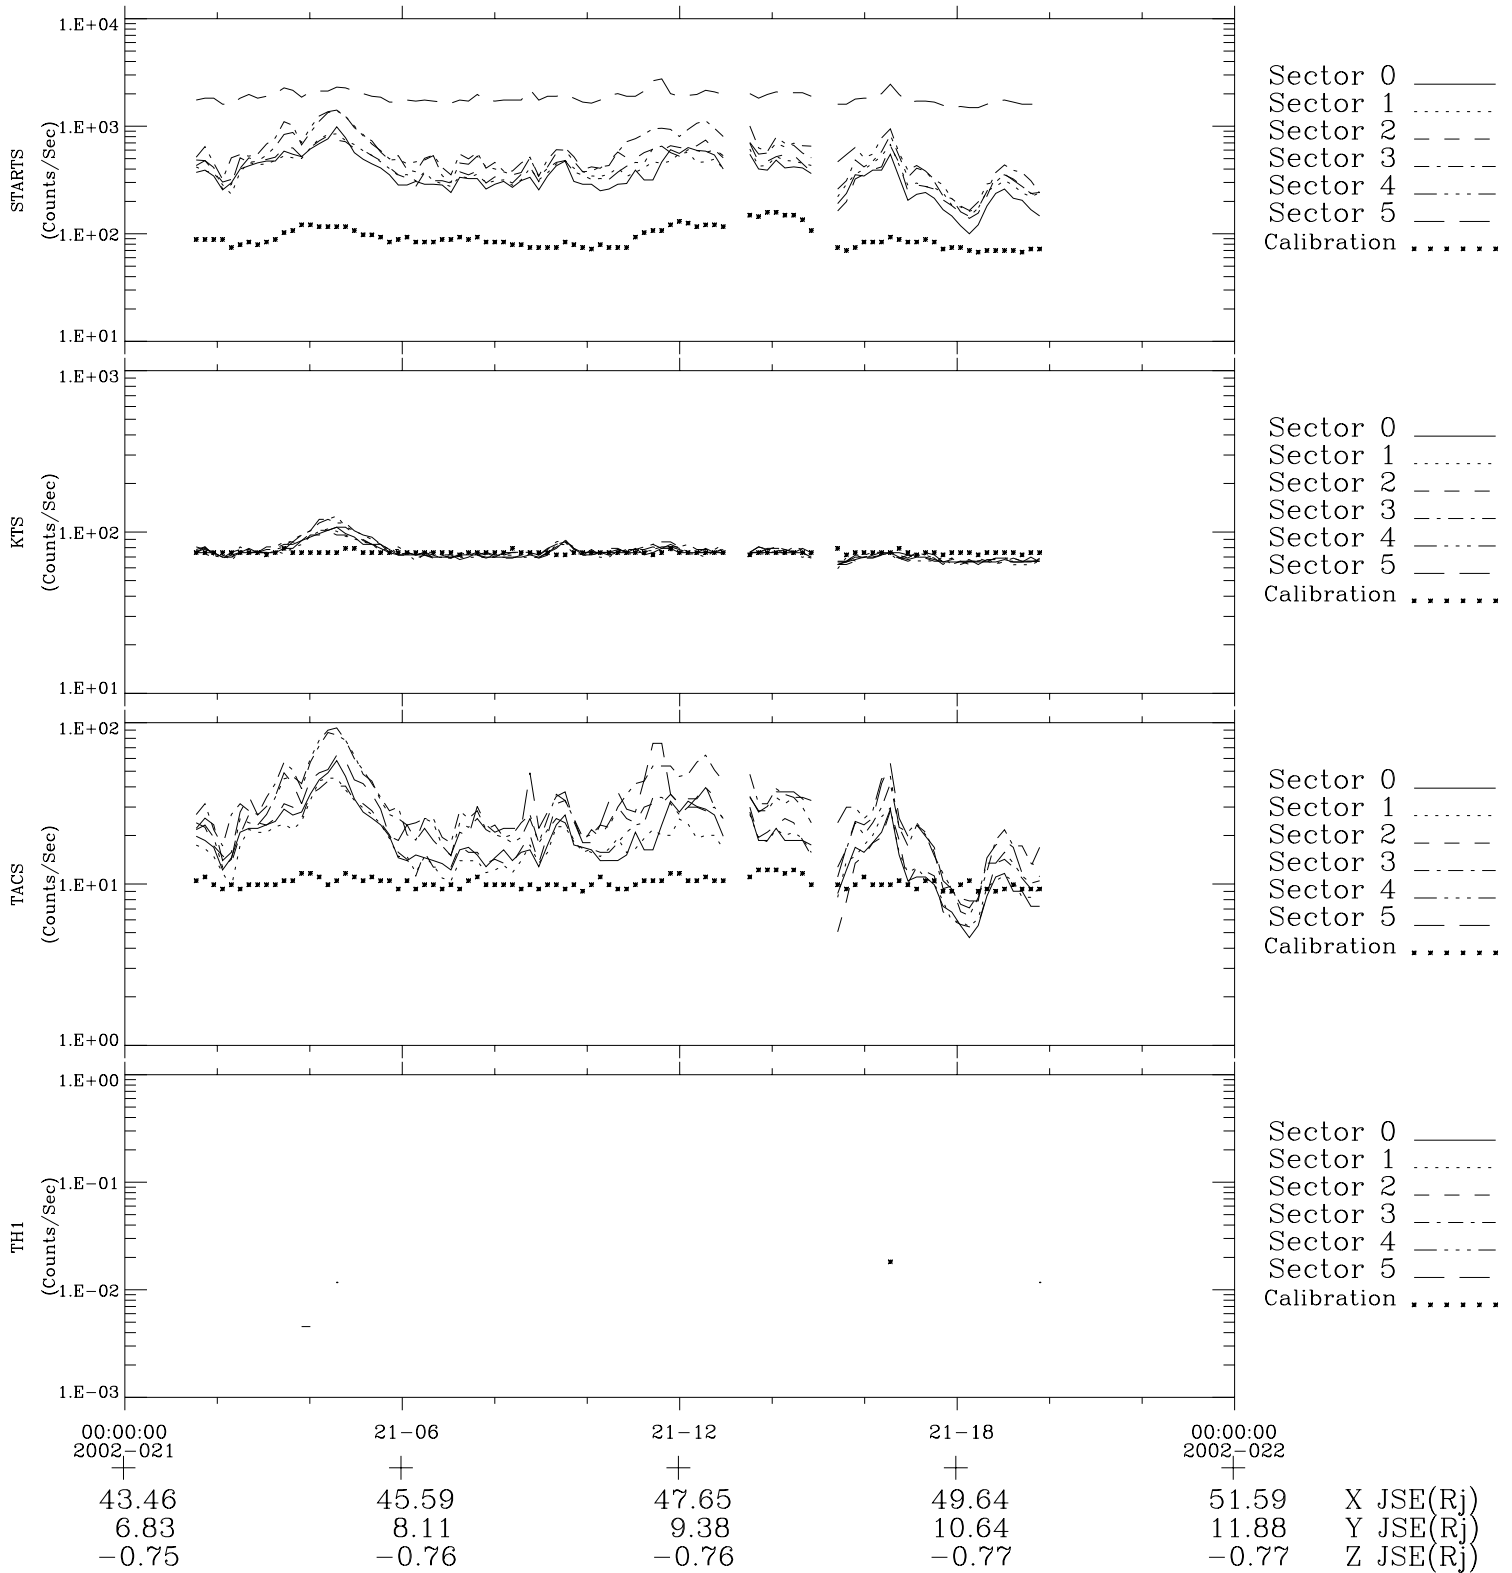

Galileo EPD Real-Time Six-Sector 02021

Software Version: RTLINE_R6 V 1.20
Data Production: 23-00-02
Plot Production: Thu Jan 24 02:12:36 2002

◇ = Jupiter look direction
□ = Corotation look direction