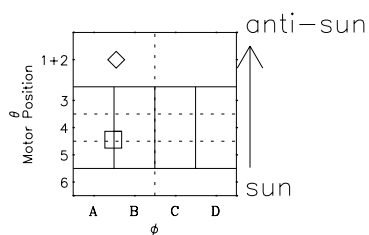

Galileo EPD Real-Time Six-Sector 02021

Software Version: RTLINE_R6 V 1.20
Data Production: 23-00-02
Plot Production: Thu Jan 24 02:12:34 2002

◇ = Jupiter look direction
□ = Corotation look direction