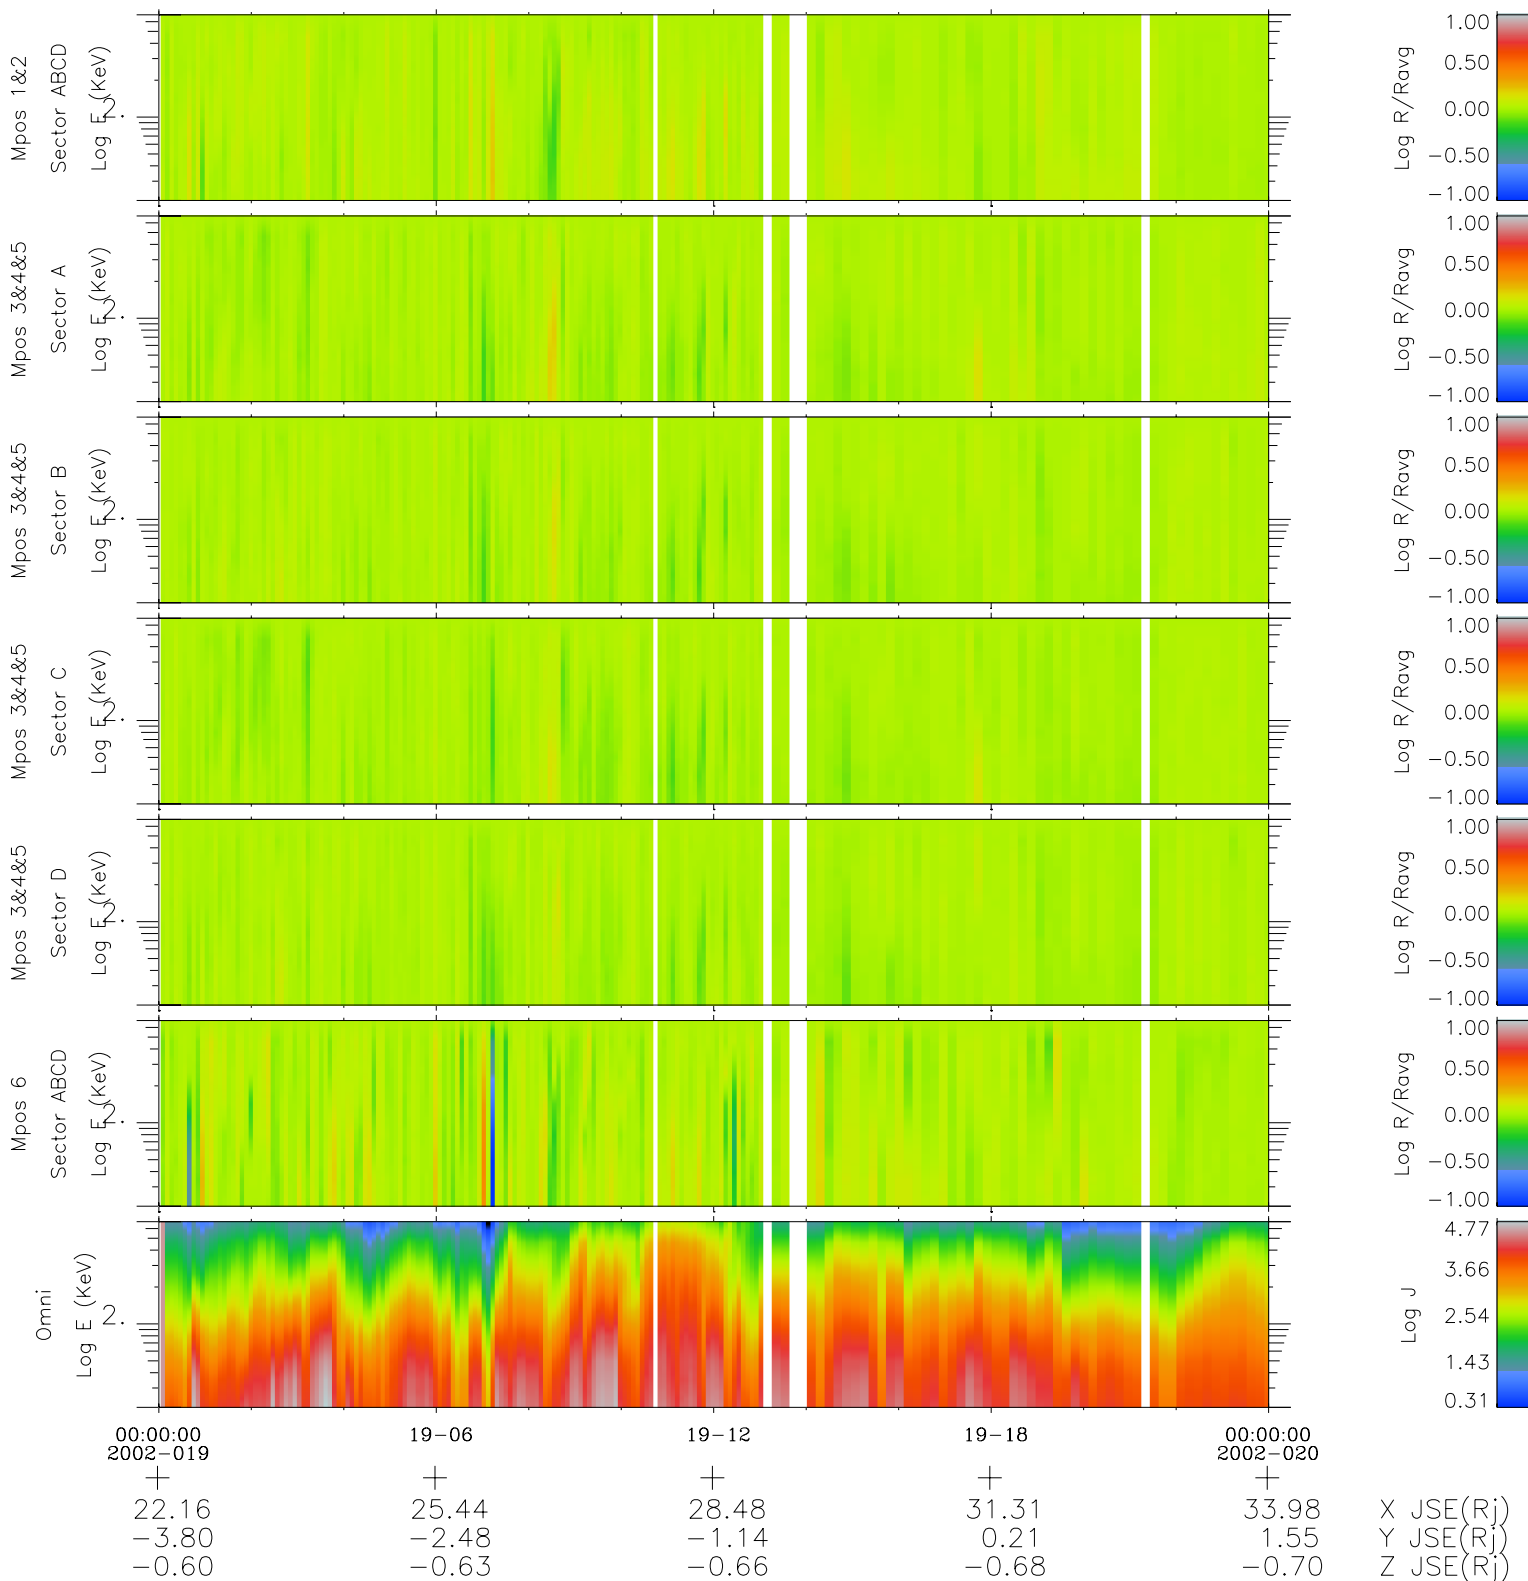

Galileo EPD Real Time R6 Electrons Spectra 02019

Software Version: RTSPEC_R6 V 1.20
 Data Production: 23-00-02
 Plot Production: Thu Jan 24 01:35:21 2002
 Color File: wondr3
 Geofactor File: 1.1

- ◇ = Jupiter look direction
- = Corotation look direction