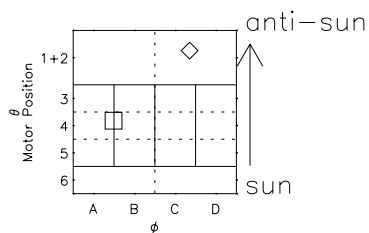

Galileo EPD Real Time R6 Electrons Spectra 02019

Software Version: RTSPEC_R6 V 1.20
 Data Production: 23-00-02
 Plot Production: Thu Jan 24 01:35:21 2002
 Color File: wondr3
 Geofactor File: 1.1

- ◇ = Jupiter look direction
- = Corotation look direction