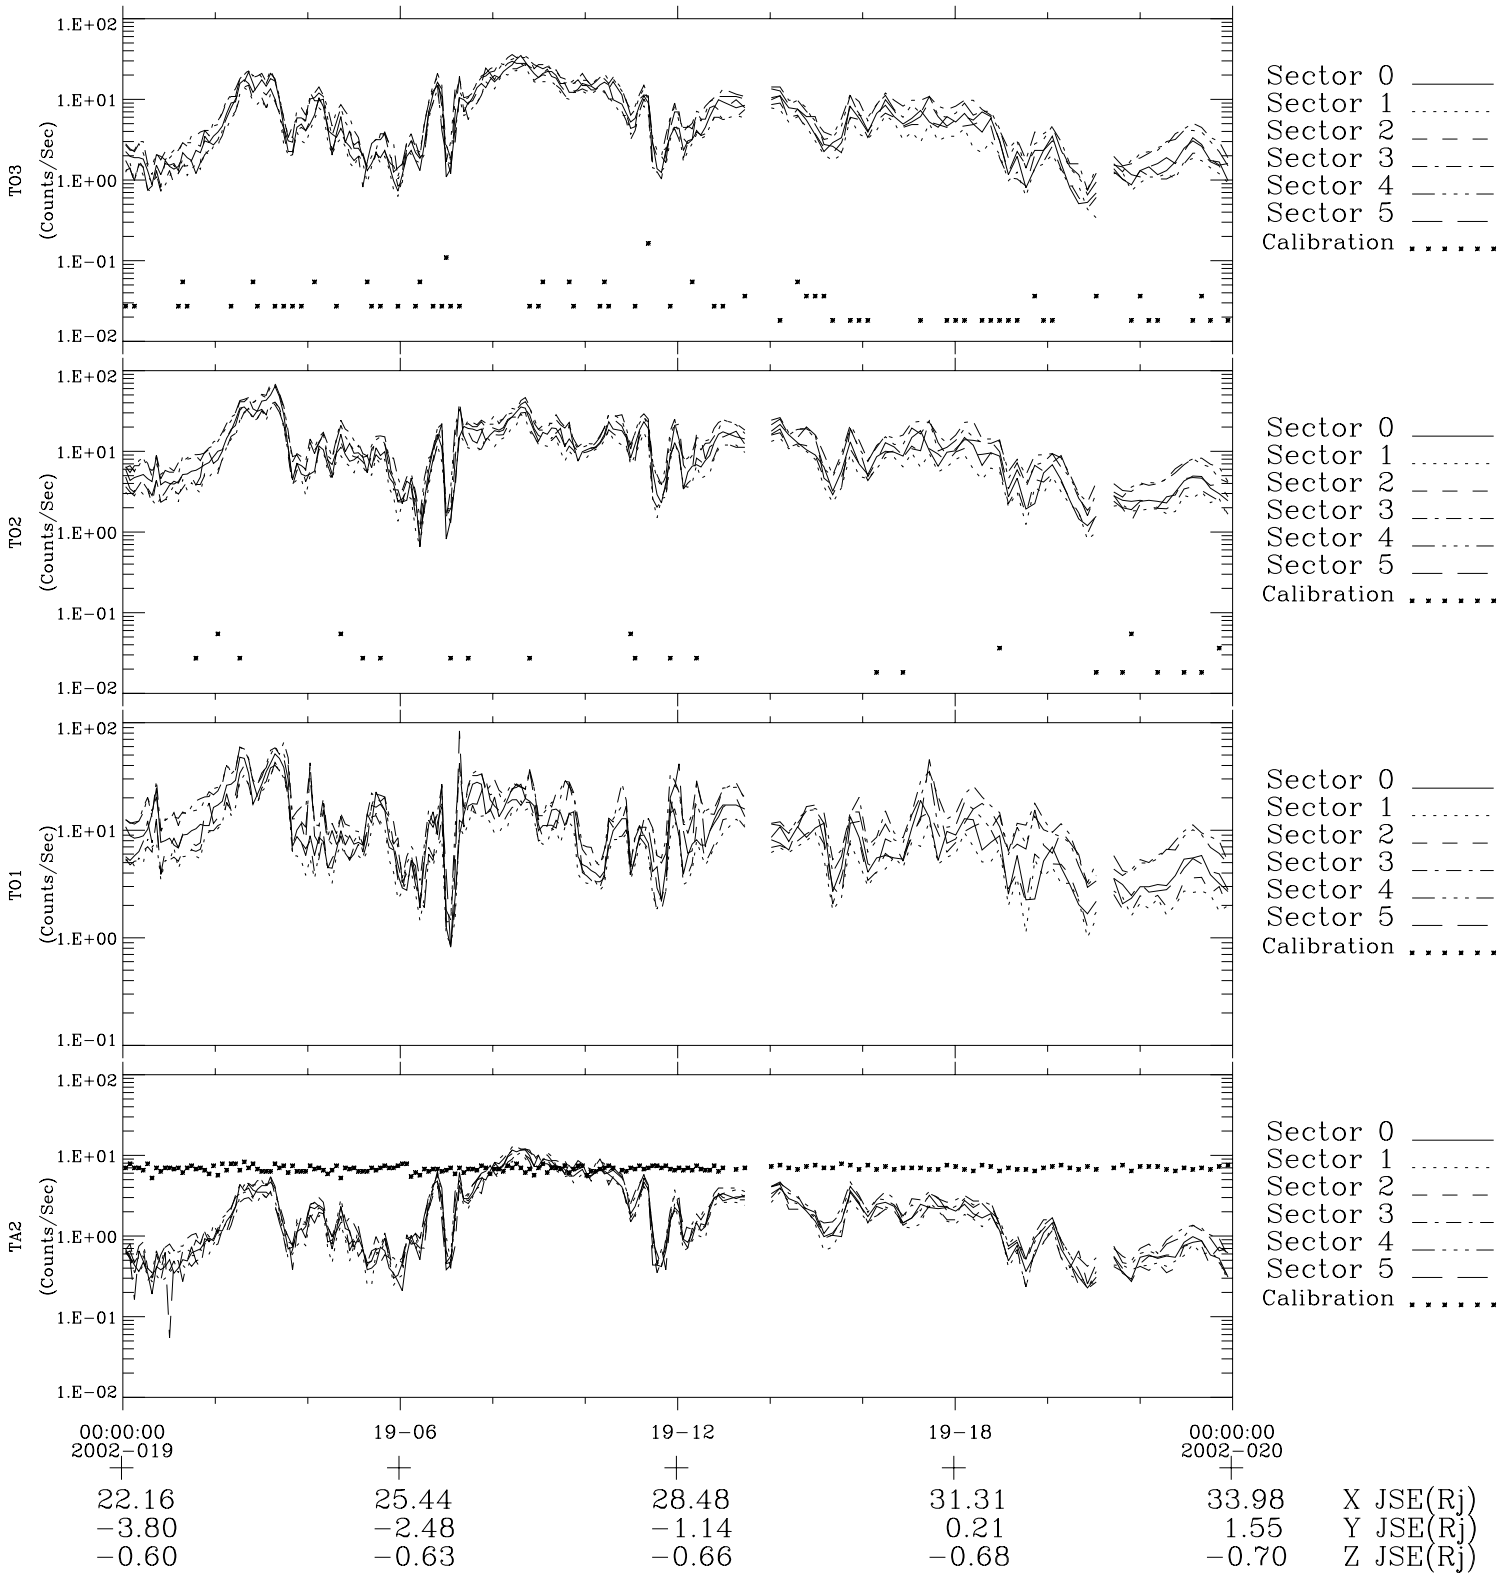

Galileo EPD Real-Time Six-Sector 02019

Software Version: RTLINE_R6 V 1.20
Data Production: 23-00-02
Plot Production: Thu Jan 24 01:38:01 2002

◇ = Jupiter look direction
□ = Corotation look direction