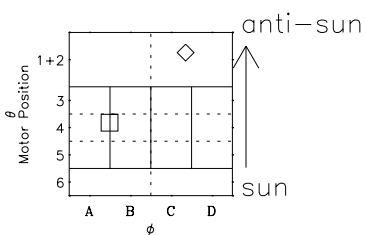

Galileo EPD Real-Time Six-Sector 02019

Software Version: RTLINE_R6 V 1.20
Data Production: 23-00-02
Plot Production: Thu Jan 24 01:38:01 2002

◇ = Jupiter look direction
□ = Corotation look direction