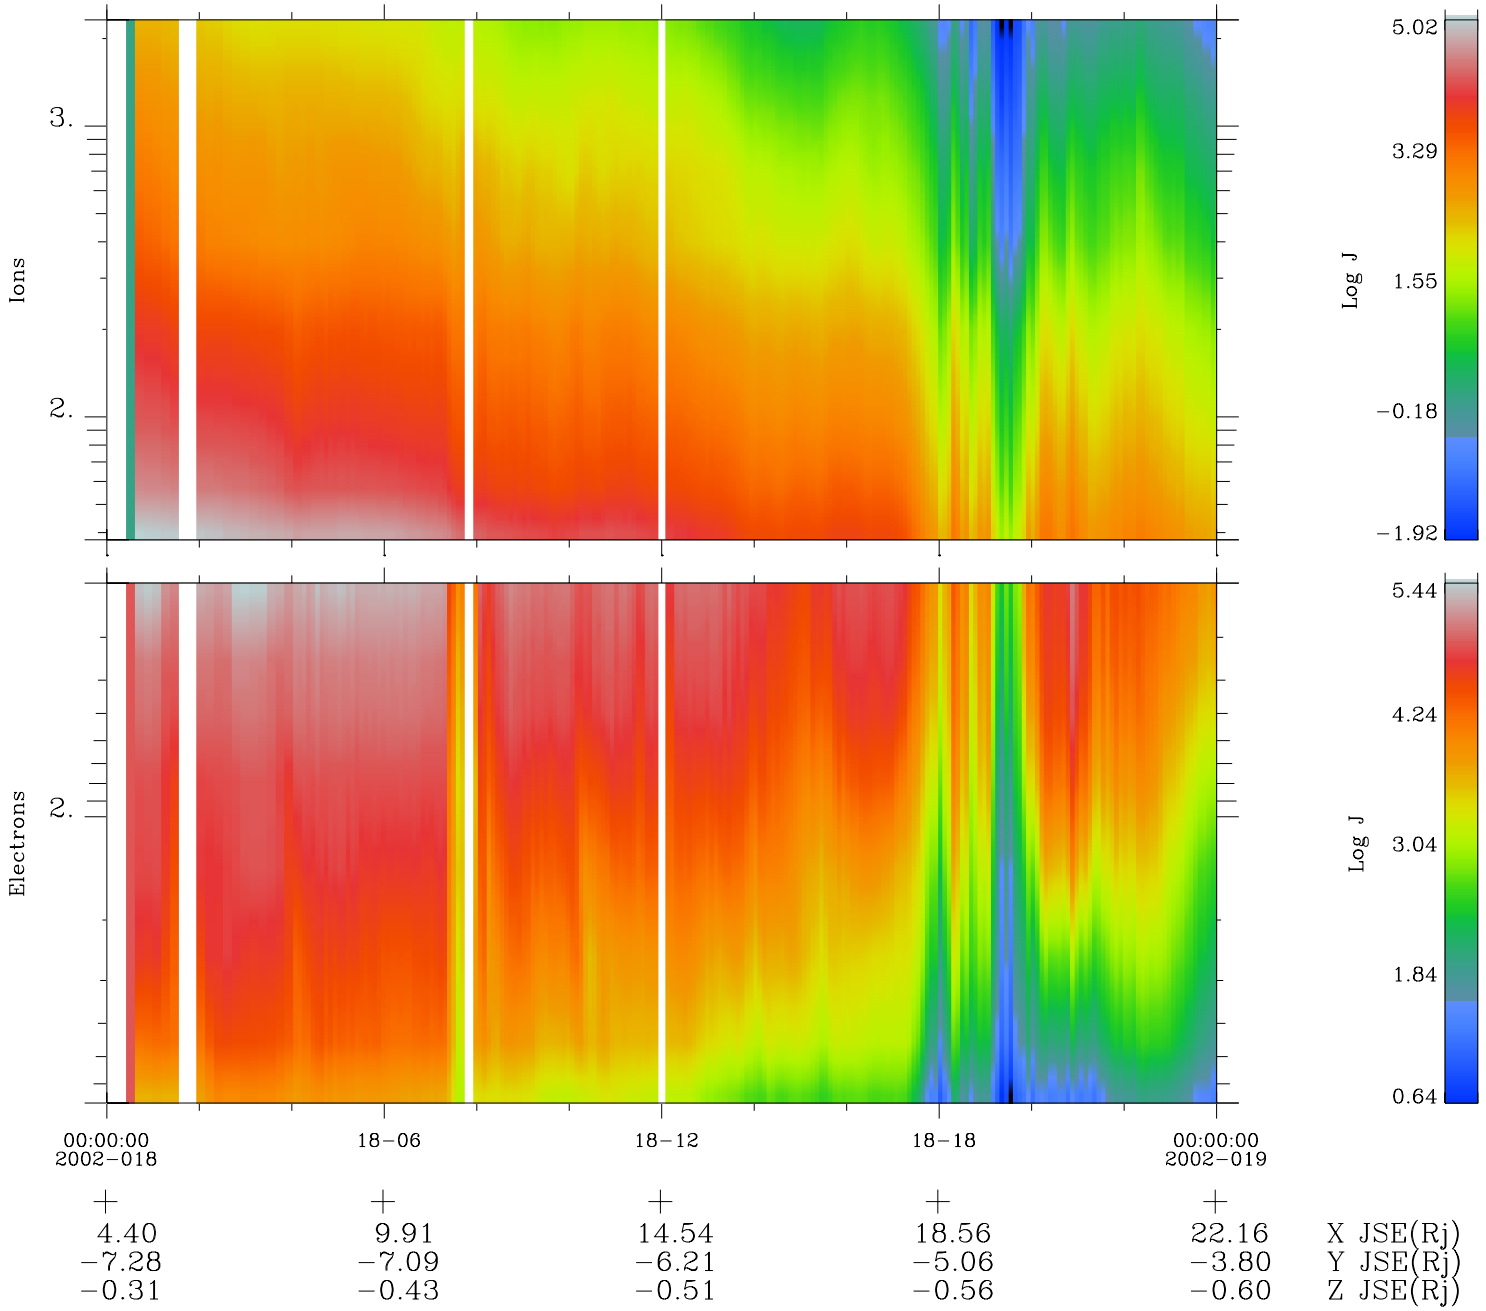

Galileo EPD Real Time Omni Spectrum 02018

Software Version: RTSPEC_OMNI V 1.20
 Data Production: 23-00-02
 Plot Production: Wed Jan 23 08:29:55 2002
 Color File: wondr3
 Geofactor File: 1.1

◇ = Jupiter look direction
 □ = Corotation look direction