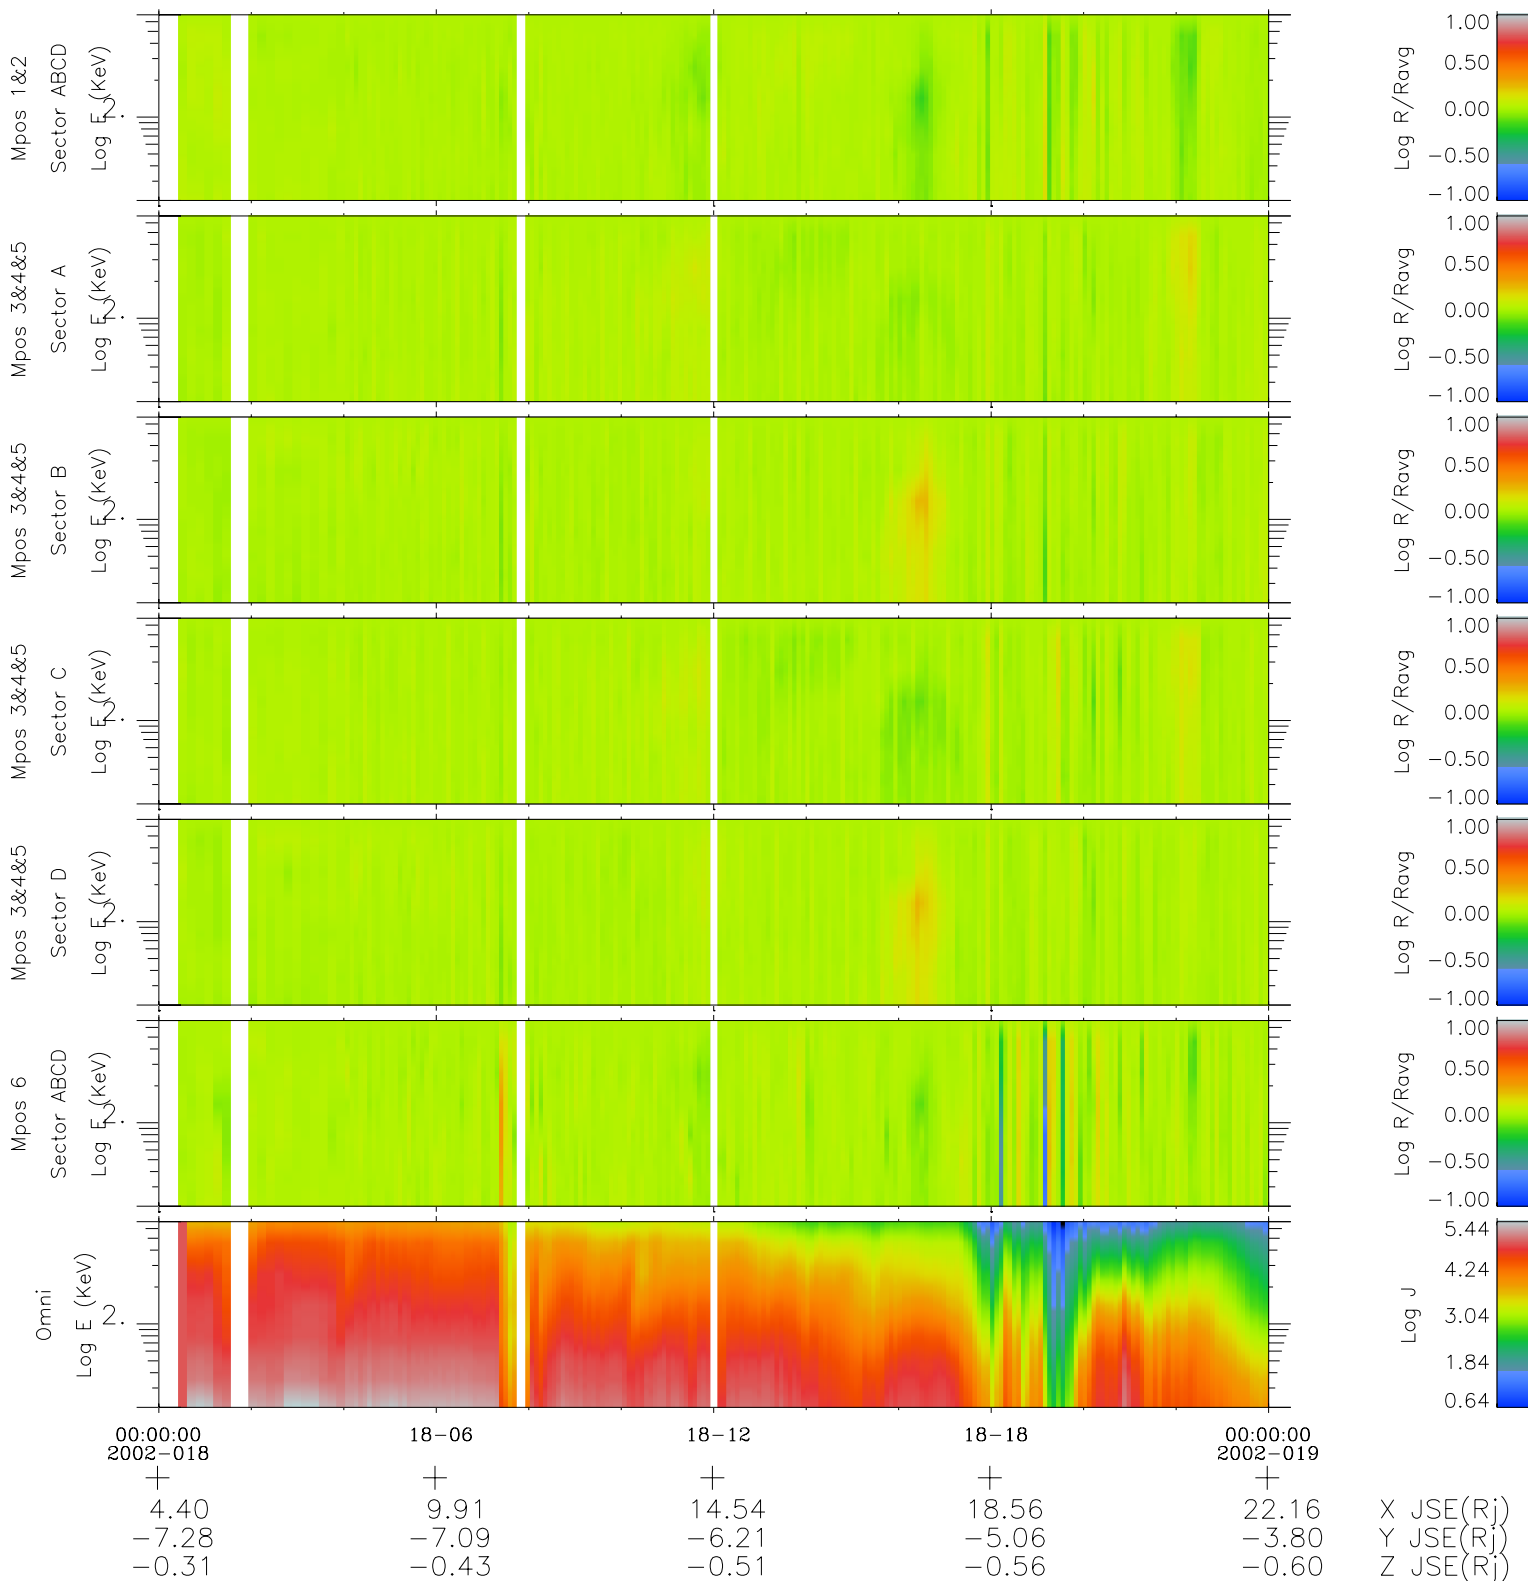

Galileo EPD Real Time R6 Electrons Spectra 02018

Software Version: RTSPEC_R6 V 1.20
 Data Production: 23-00-02
 Plot Production: Wed Jan 23 08:29:44 2002
 Color File: wondr3
 Geofactor File: 1.1

◇ = Jupiter look direction
 □ = Corotation look direction