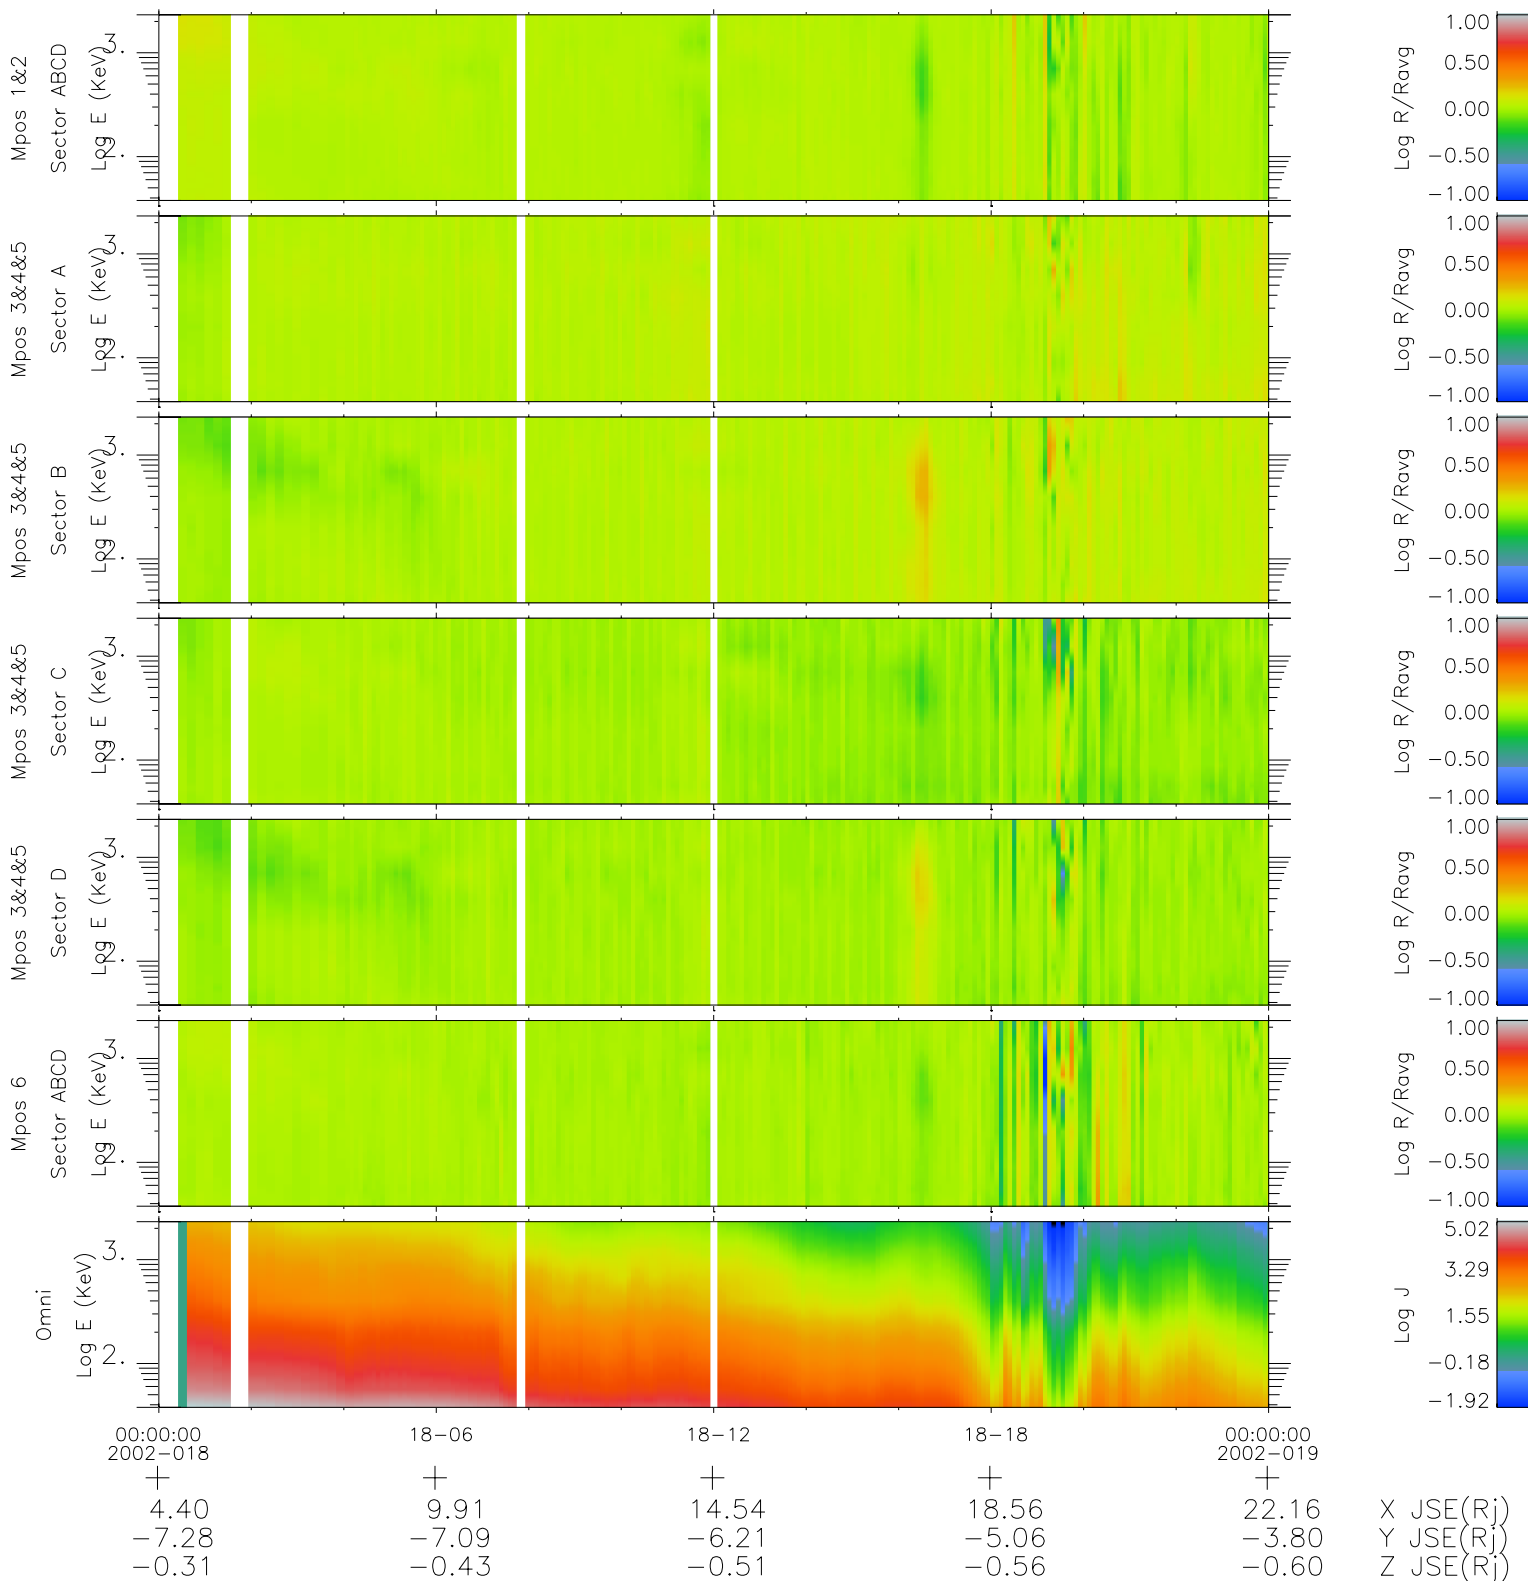

# Galileo EPD Real Time R6 Ions Spectra 02018

Software Version: RTSPEC\_R6 V 1.20  
 Data Production: 23-00-02  
 Plot Production: Wed Jan 23 08:29:34 2002  
 Color File: wondr3  
 Geofactor File: 1.1

- ◇ = Jupiter look direction
- = Corotation look direction