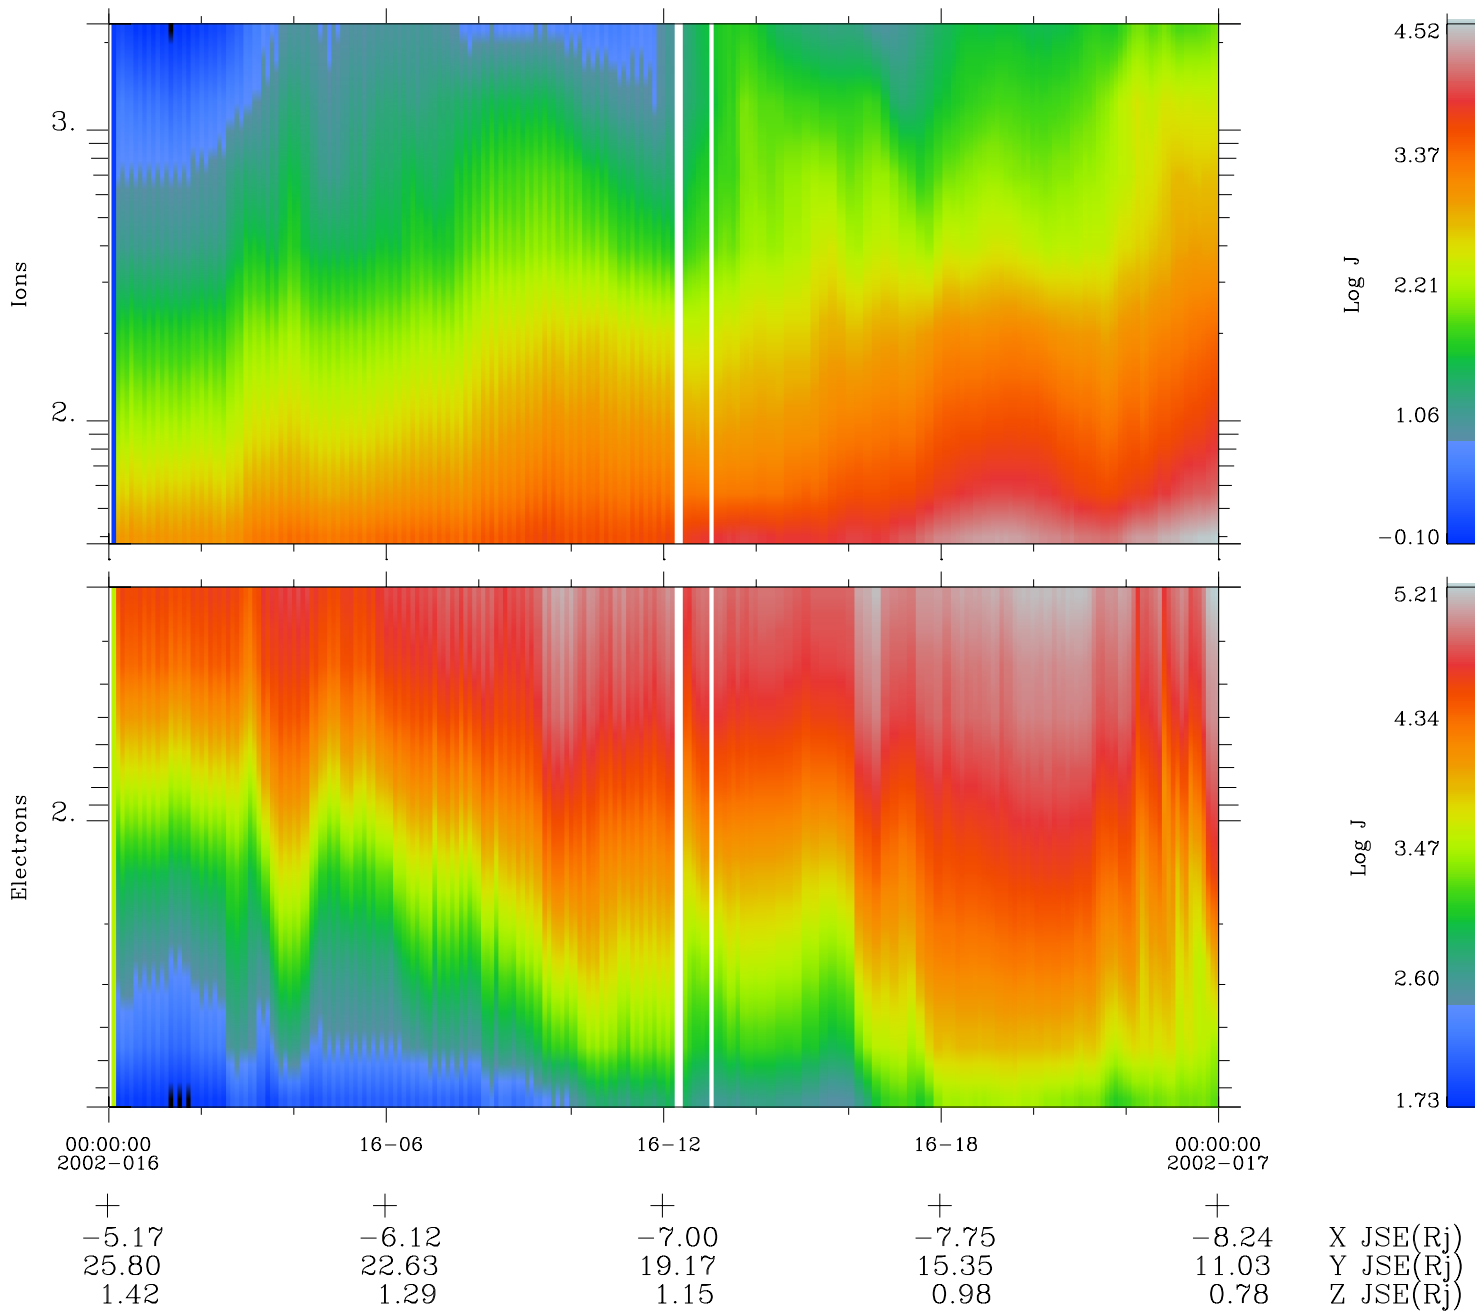

# Galileo EPD Real Time Omni Spectrum 02016

Software Version: RTSPEC\_OMNI V 1.20  
Data Production: 23-00-02  
Plot Production: Wed Jan 23 07:49:07 2002  
Color File: wondr3  
Geofactor File: 1.1

- ◇ = Jupiter look direction
- = Corotation look direction