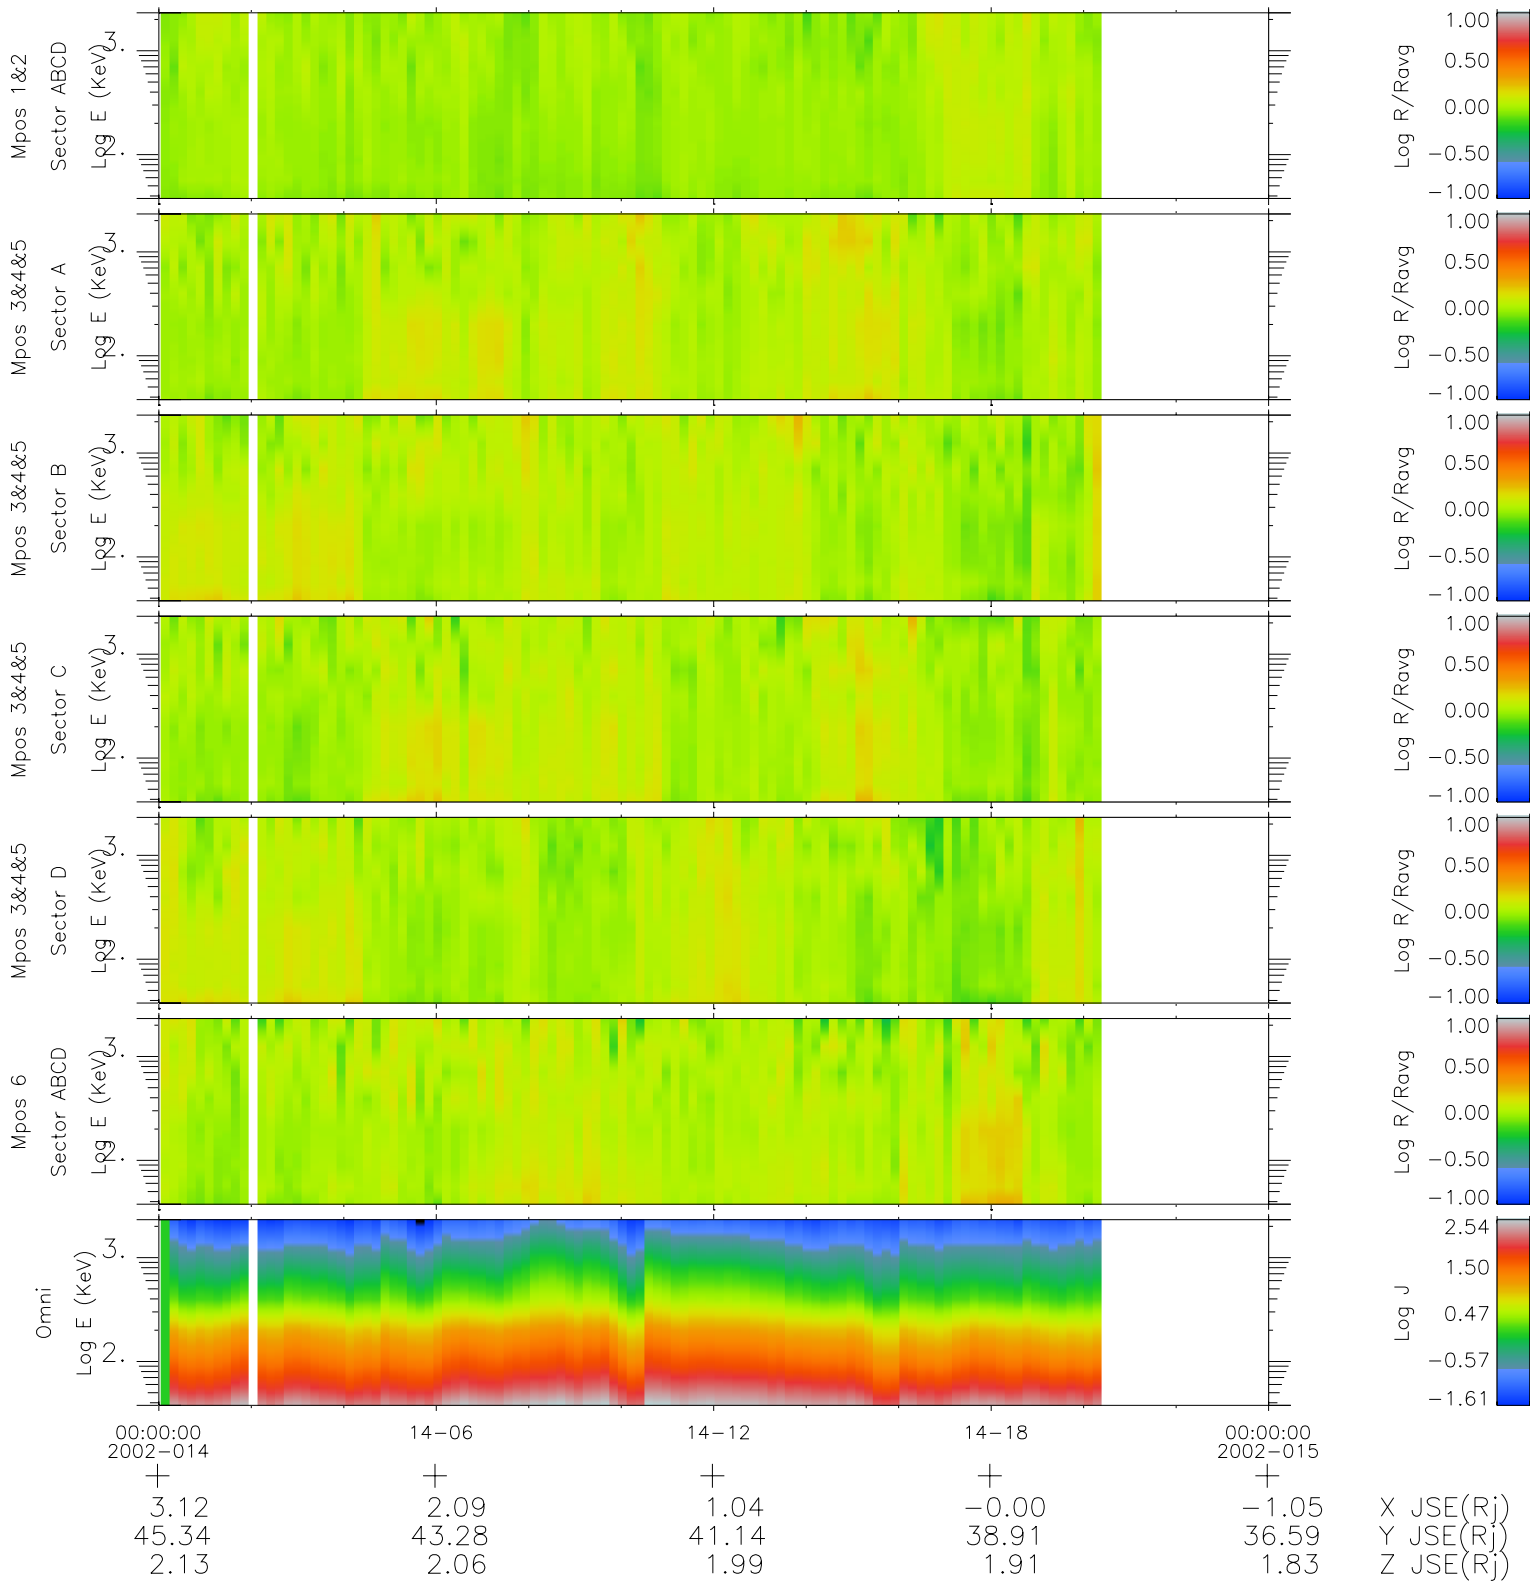

Galileo EPD Real Time R6 Ions Spectra 02014

Software Version: RTSPEC_R6 V 1.20
 Data Production: 15-00-02
 Plot Production: Tue Jan 15 02:40:55 2002
 Color File: wondr3
 Geofactor File: 1.1

◇ = Jupiter look direction
 □ = Corotation look direction