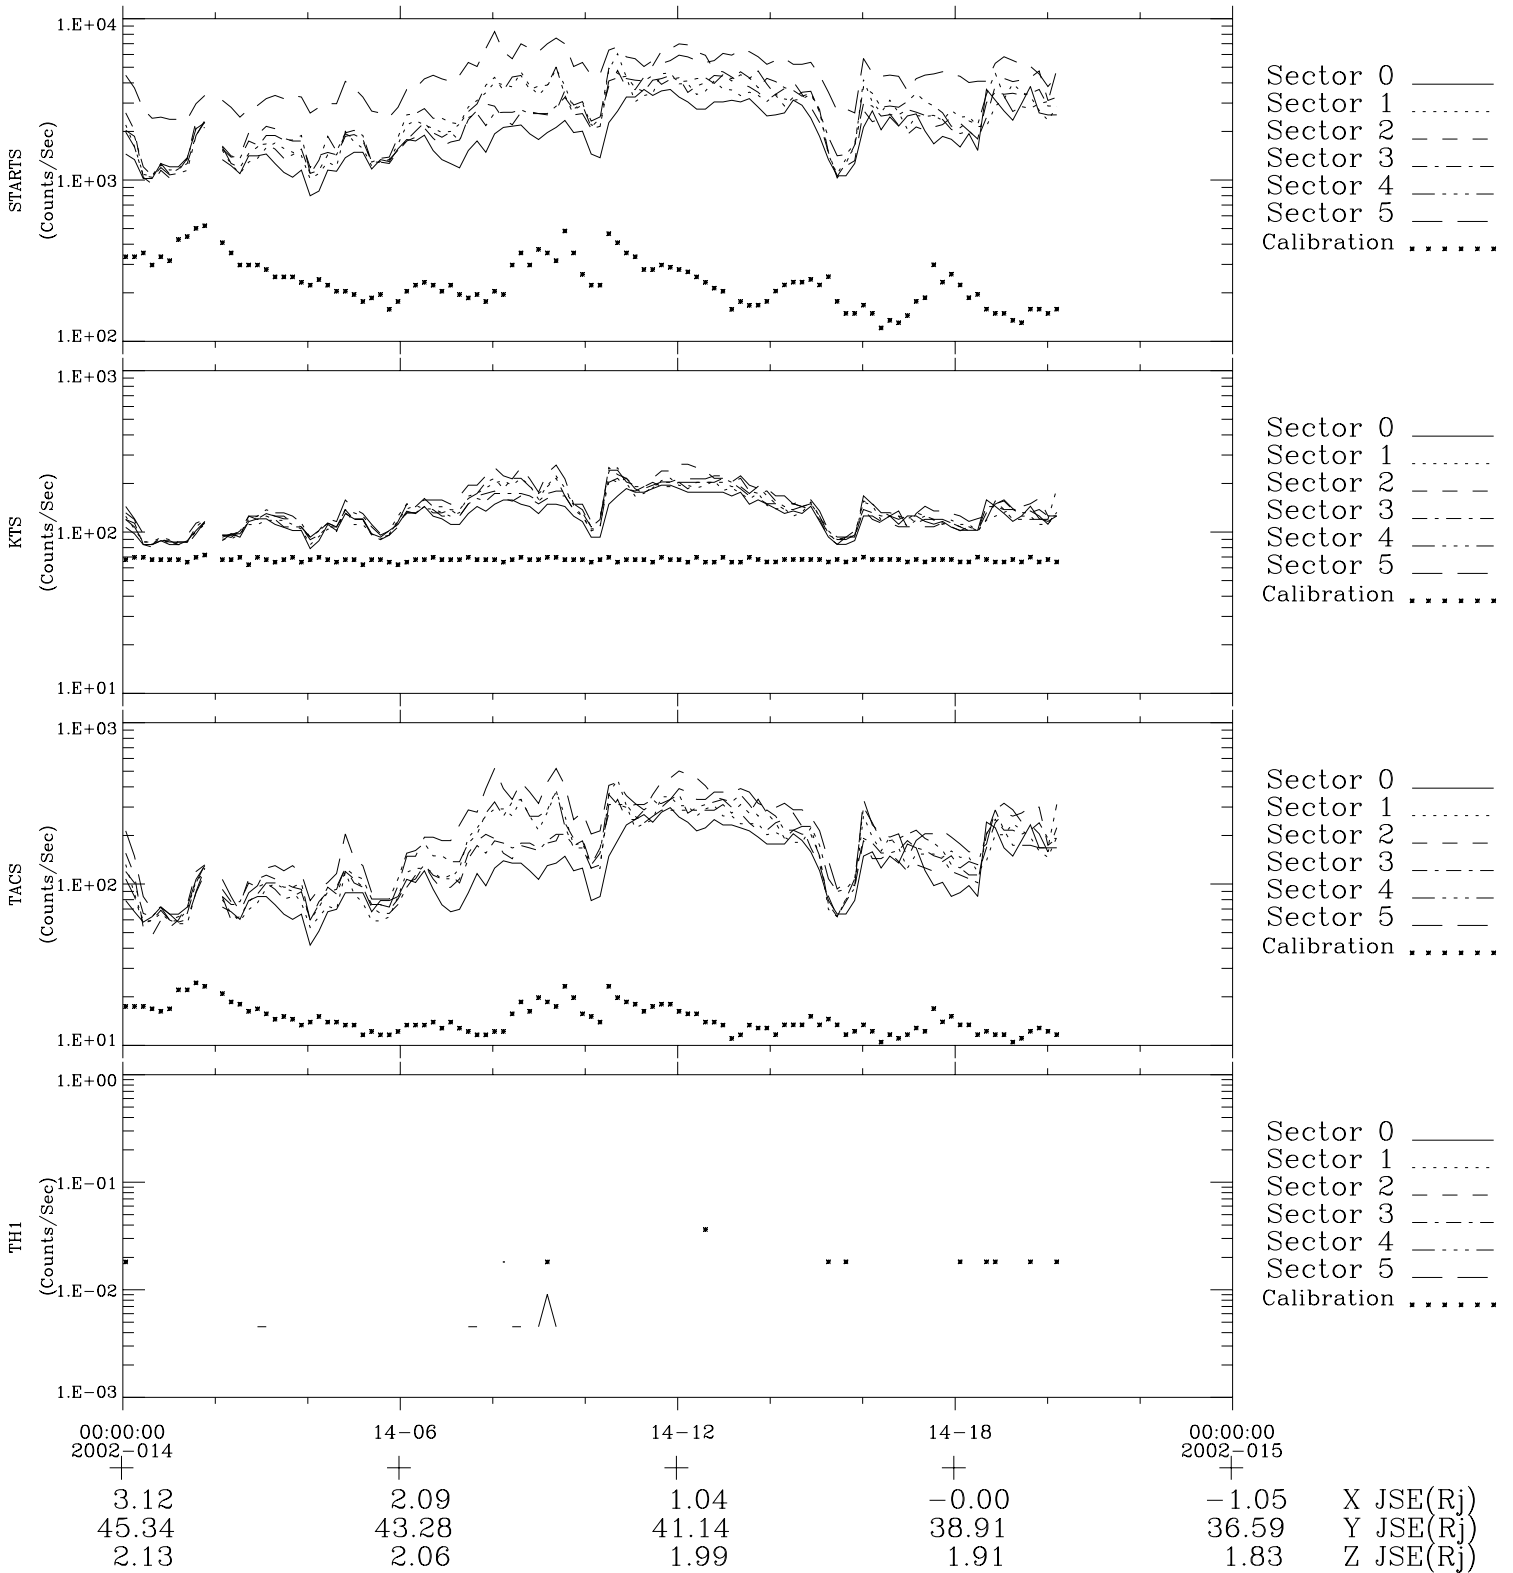

Galileo EPD Real-Time Six-Sector 02014

Software Version: RTLINE_R6 V 1.20
Data Production: 15-00-02
Plot Production: Tue Jan 15 02:42:47 2002

◇ = Jupiter look direction
□ = Corotation look direction