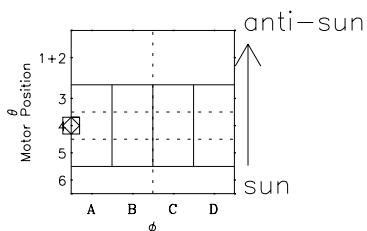

Galileo EPD Real-Time Six-Sector 02014

Software Version: RTLINE_R6 V 1.20
Data Production: 15-00-02
Plot Production: Tue Jan 15 02:42:47 2002

◇ = Jupiter look direction
□ = Corotation look direction