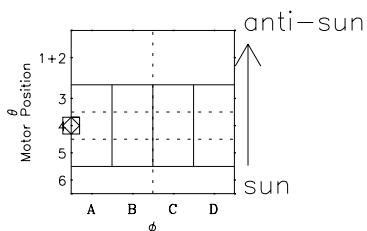

Galileo EPD Real-Time Six-Sector 02014

Software Version: RTLINE_R6 V 1.20
Data Production: 15-00-02
Plot Production: Tue Jan 15 02:42:46 2002

◇ = Jupiter look direction
□ = Corotation look direction