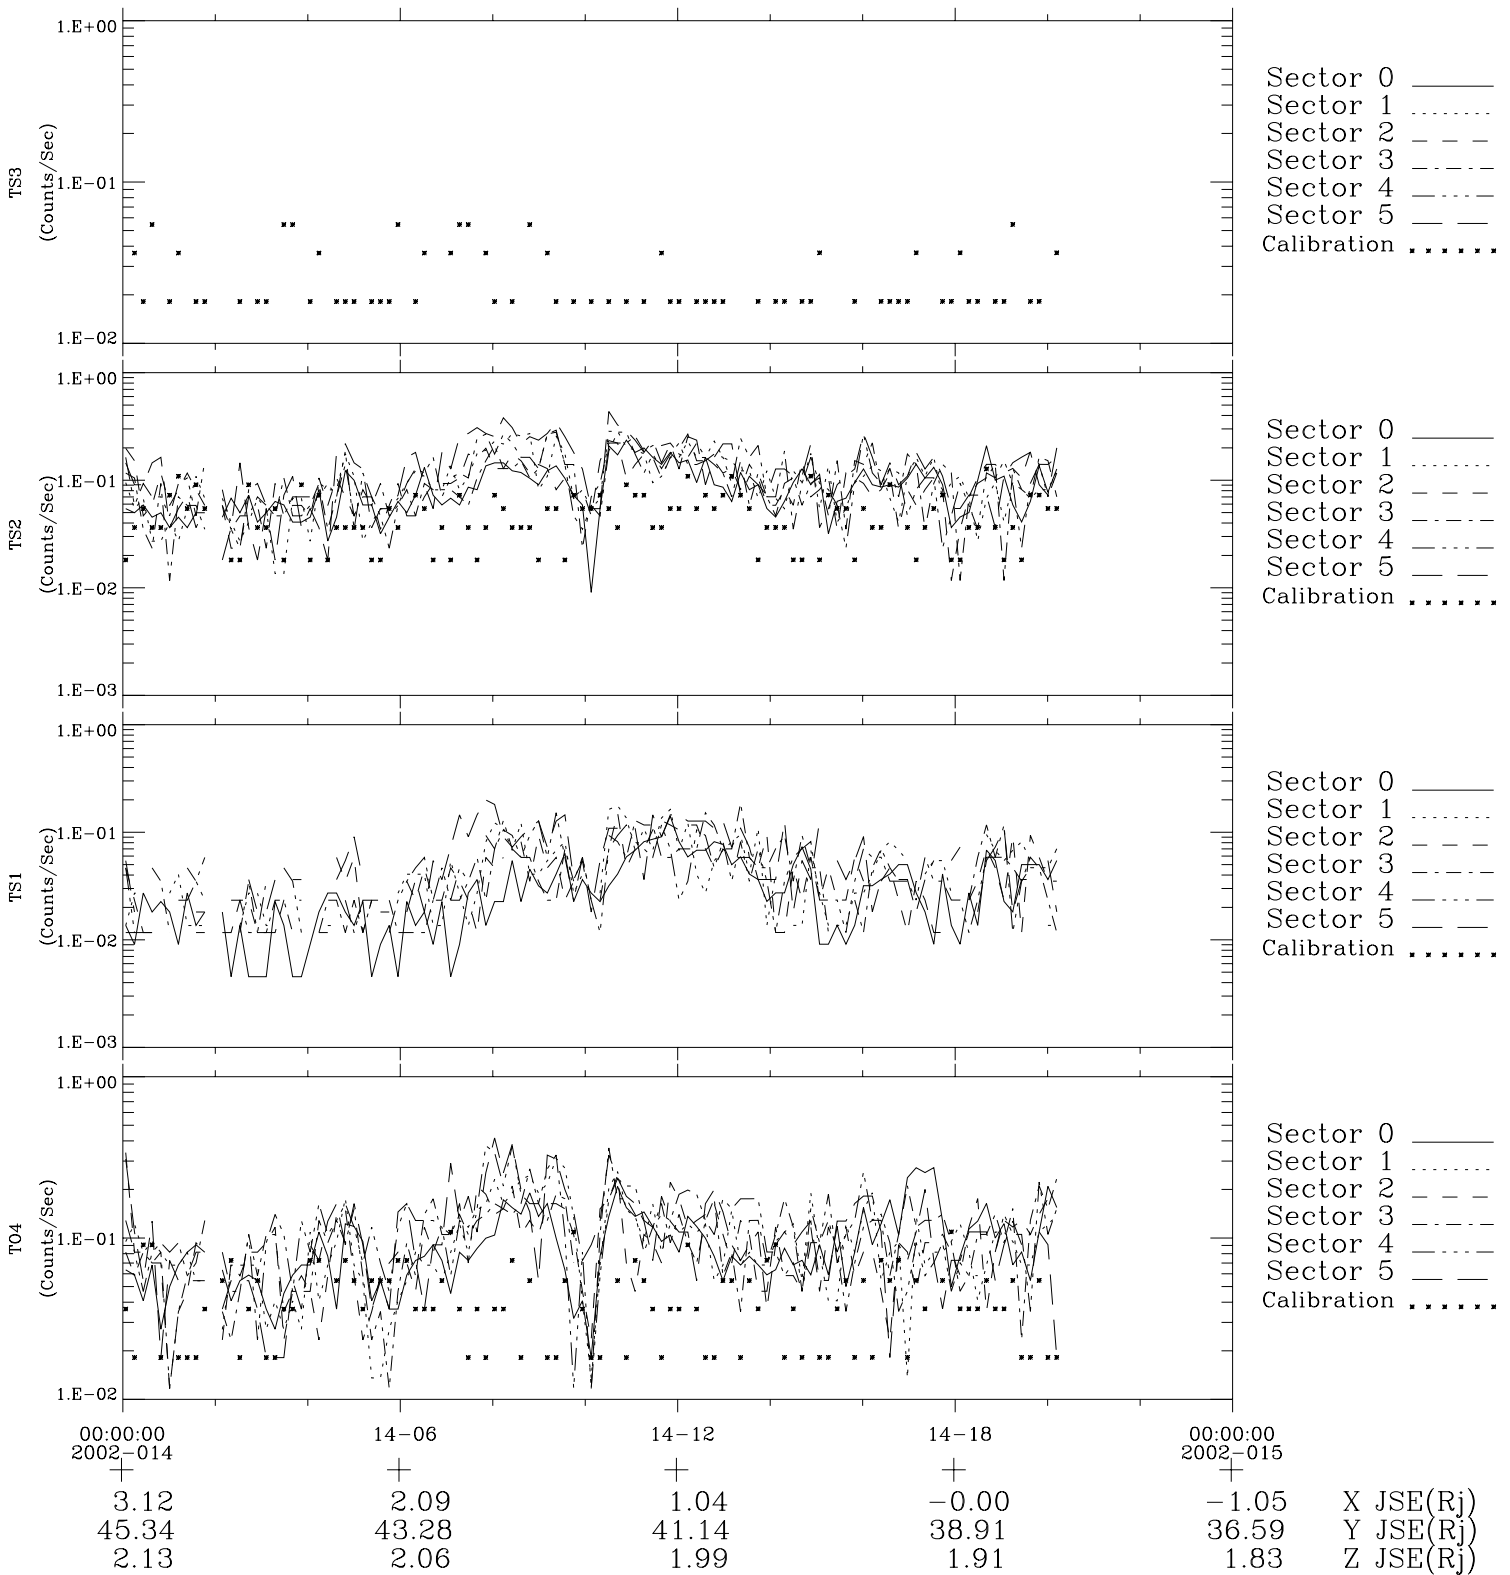

Galileo EPD Real-Time Six-Sector 02014

Software Version: RTLINE_R6 V 1.20
Data Production: 15-00-02
Plot Production: Tue Jan 15 02:42:46 2002

◇ = Jupiter look direction
□ = Corotation look direction