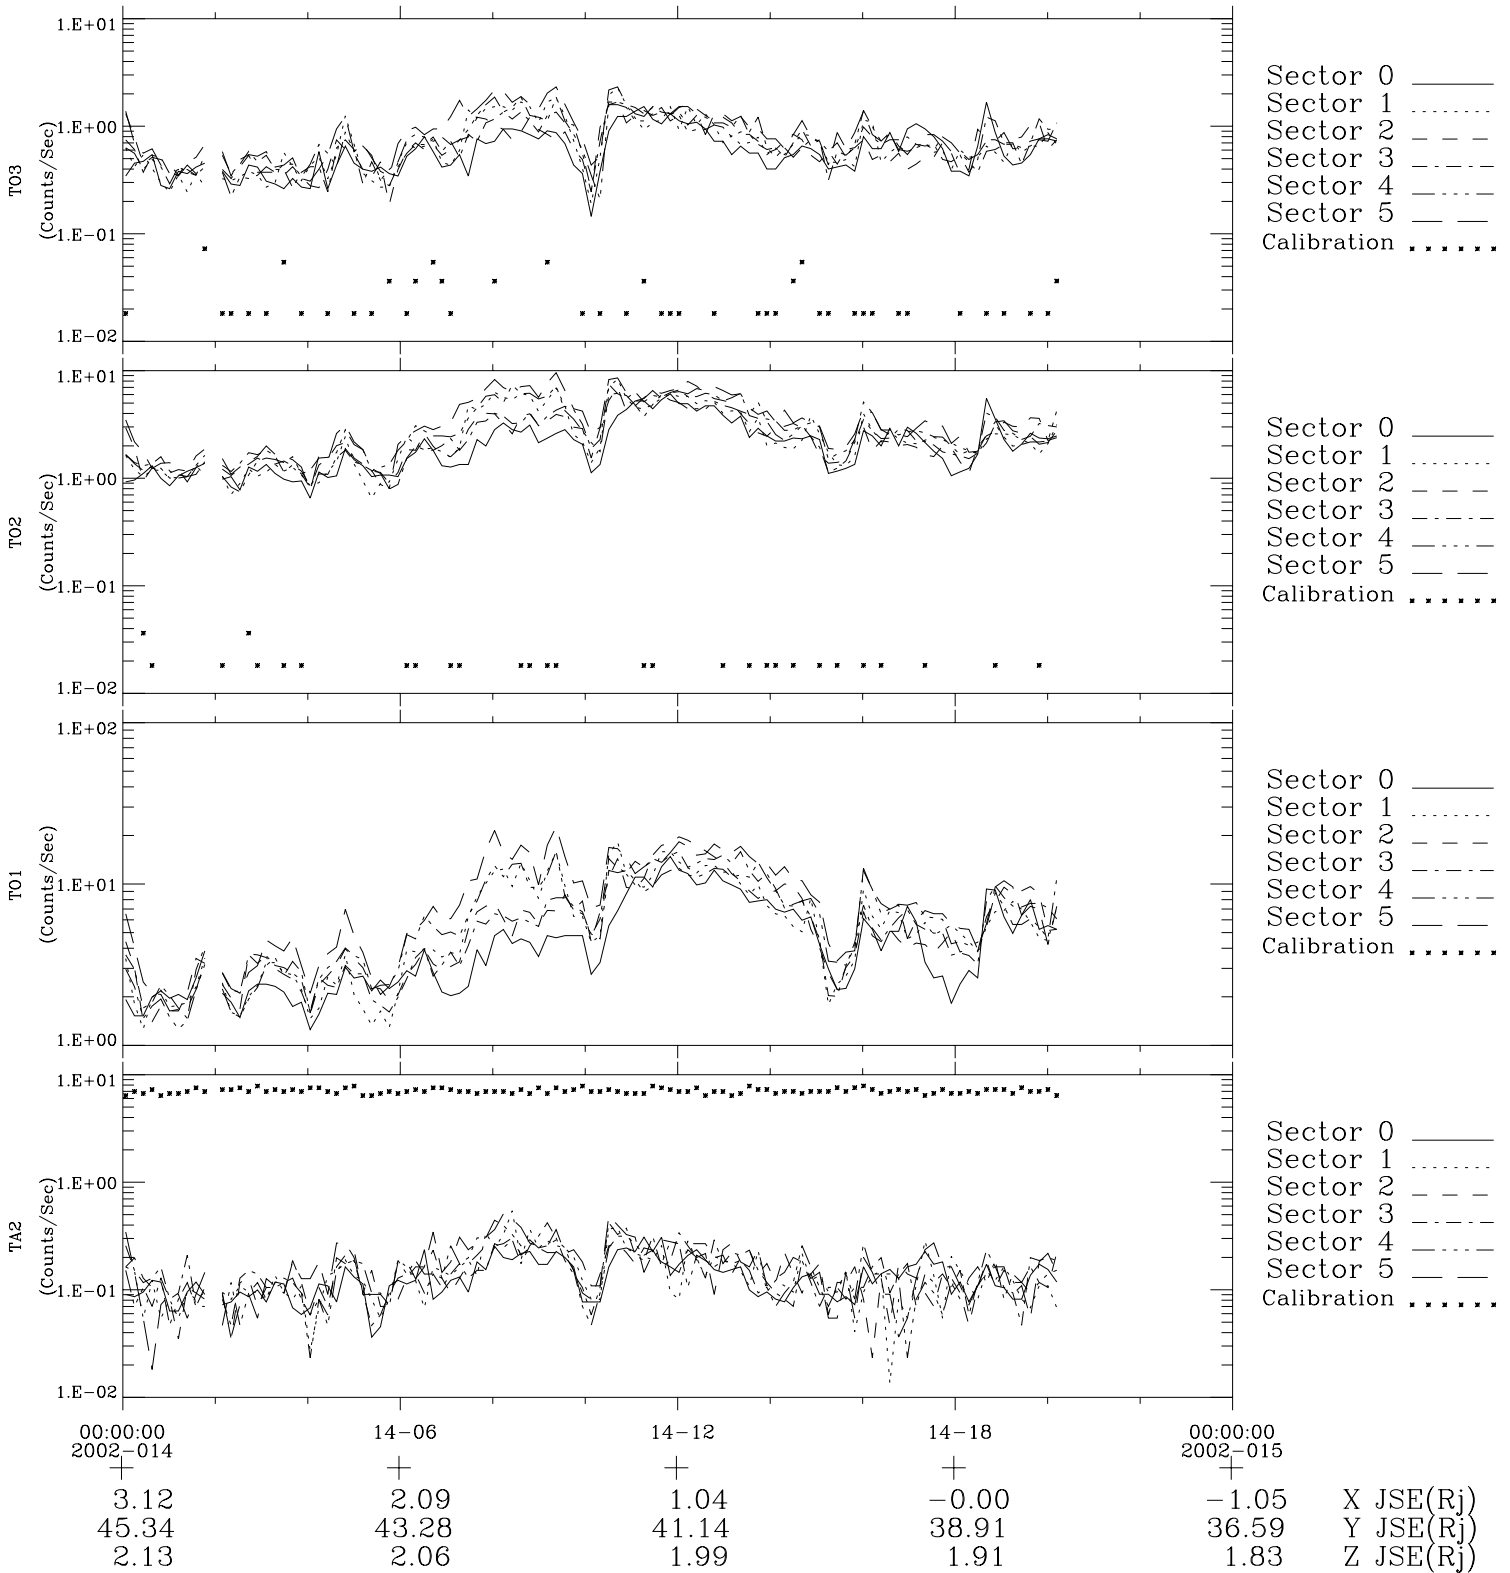

Galileo EPD Real-Time Six-Sector 02014

Software Version: RTLINE_R6 V 1.20
Data Production: 15-00-02
Plot Production: Tue Jan 15 02:42:45 2002

◇ = Jupiter look direction
□ = Corotation look direction