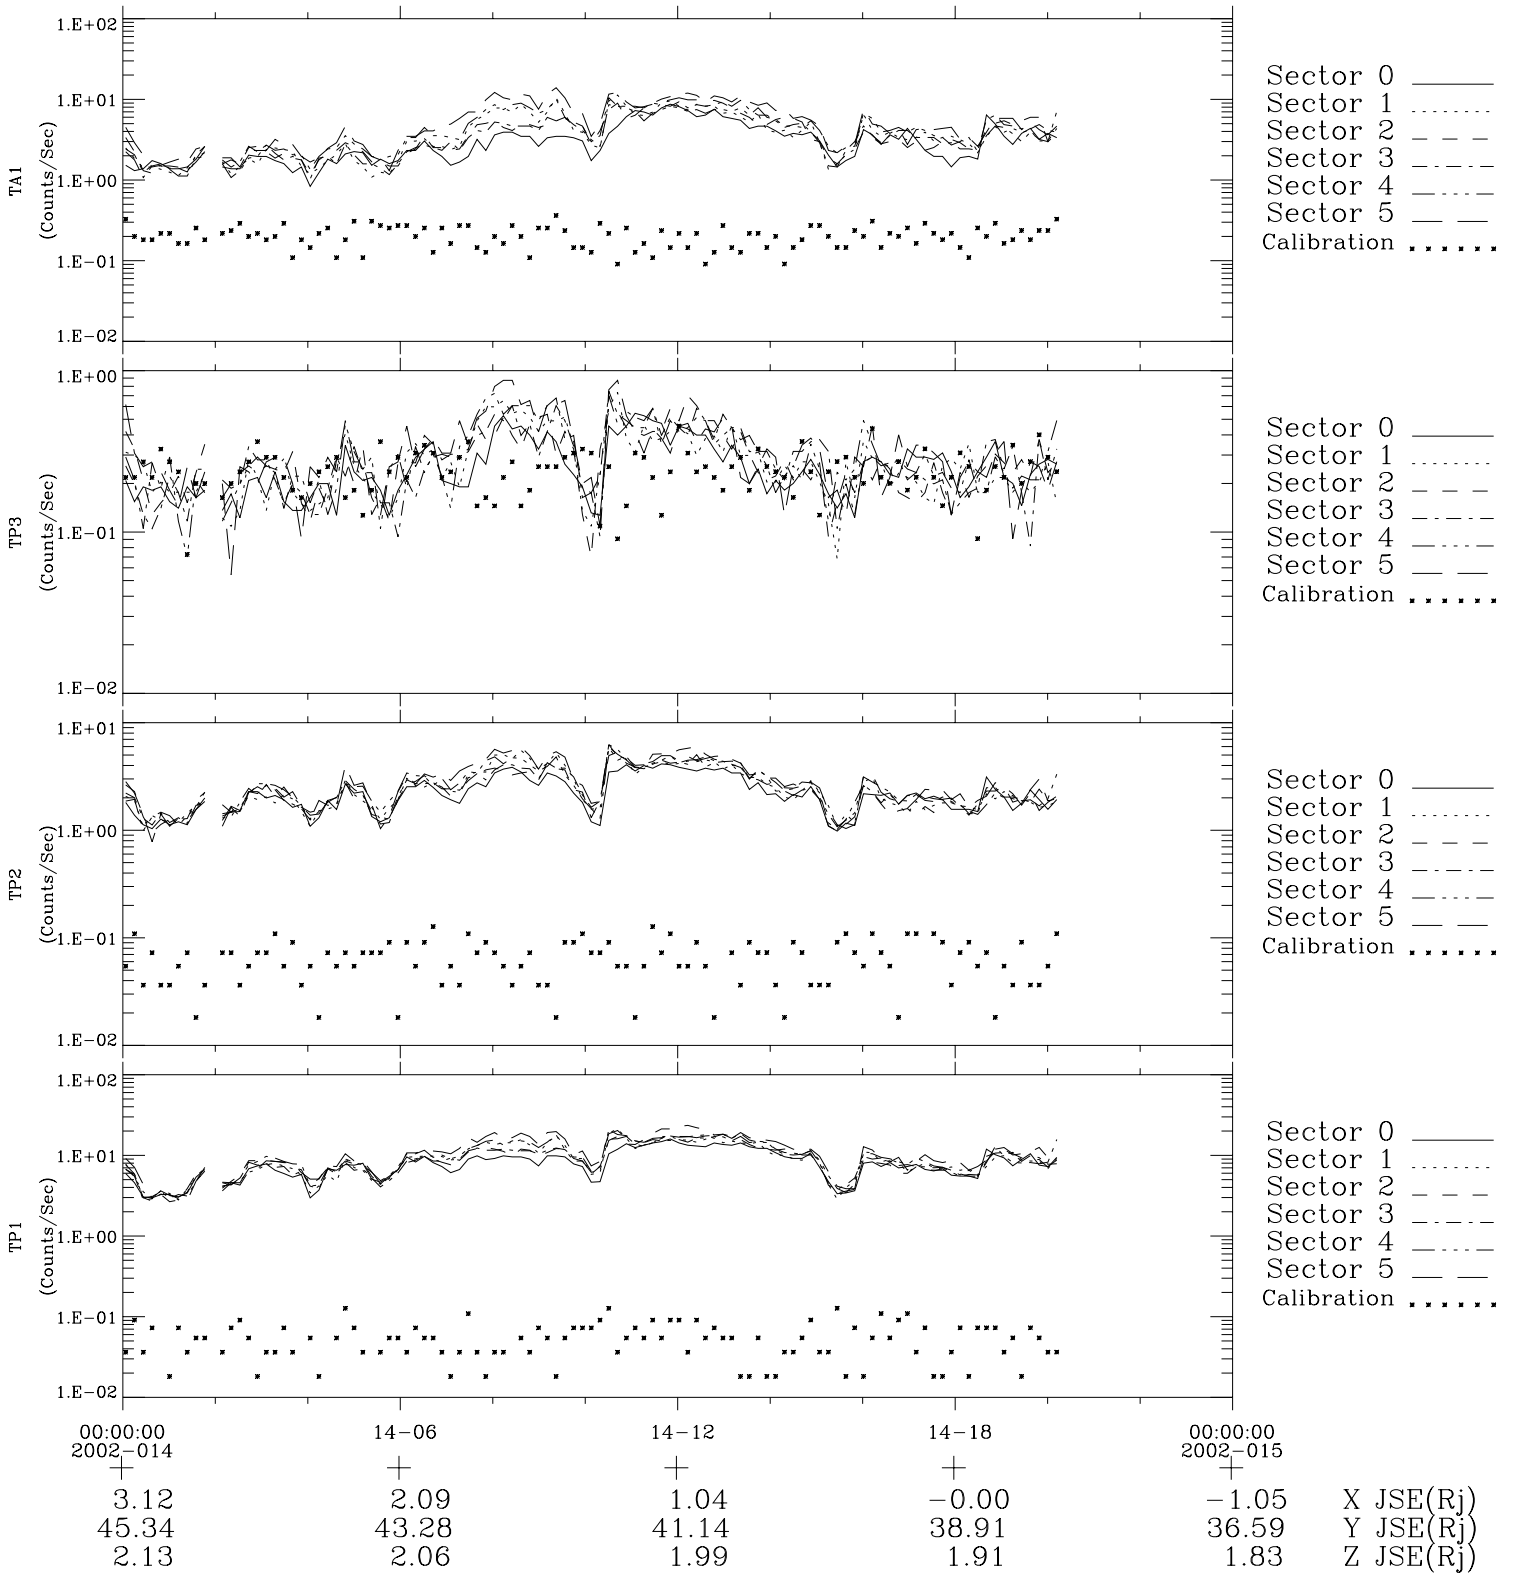

Galileo EPD Real-Time Six-Sector 02014

Software Version: RTLINE_R6 V 1.20
Data Production: 15-00-02
Plot Production: Tue Jan 15 02:42:45 2002

◇ = Jupiter look direction
□ = Corotation look direction