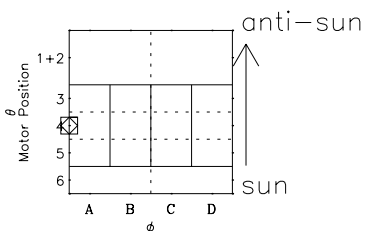

Galileo EPD Real-Time Six-Sector 02014

Software Version: RTLINE_R6 V 1.20
Data Production: 15-00-02
Plot Production: Tue Jan 15 02:42:45 2002

◇ = Jupiter look direction
□ = Corotation look direction