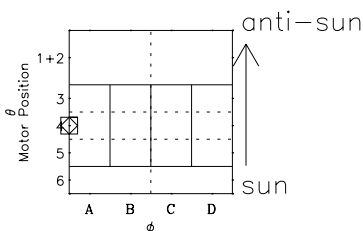

Galileo EPD Real-Time Six-Sector 02013

Software Version: RTLINE_R6 V 1.20
Data Production: 15-00-02
Plot Production: Tue Jan 15 02:29:57 2002

◇ = Jupiter look direction
□ = Corotation look direction