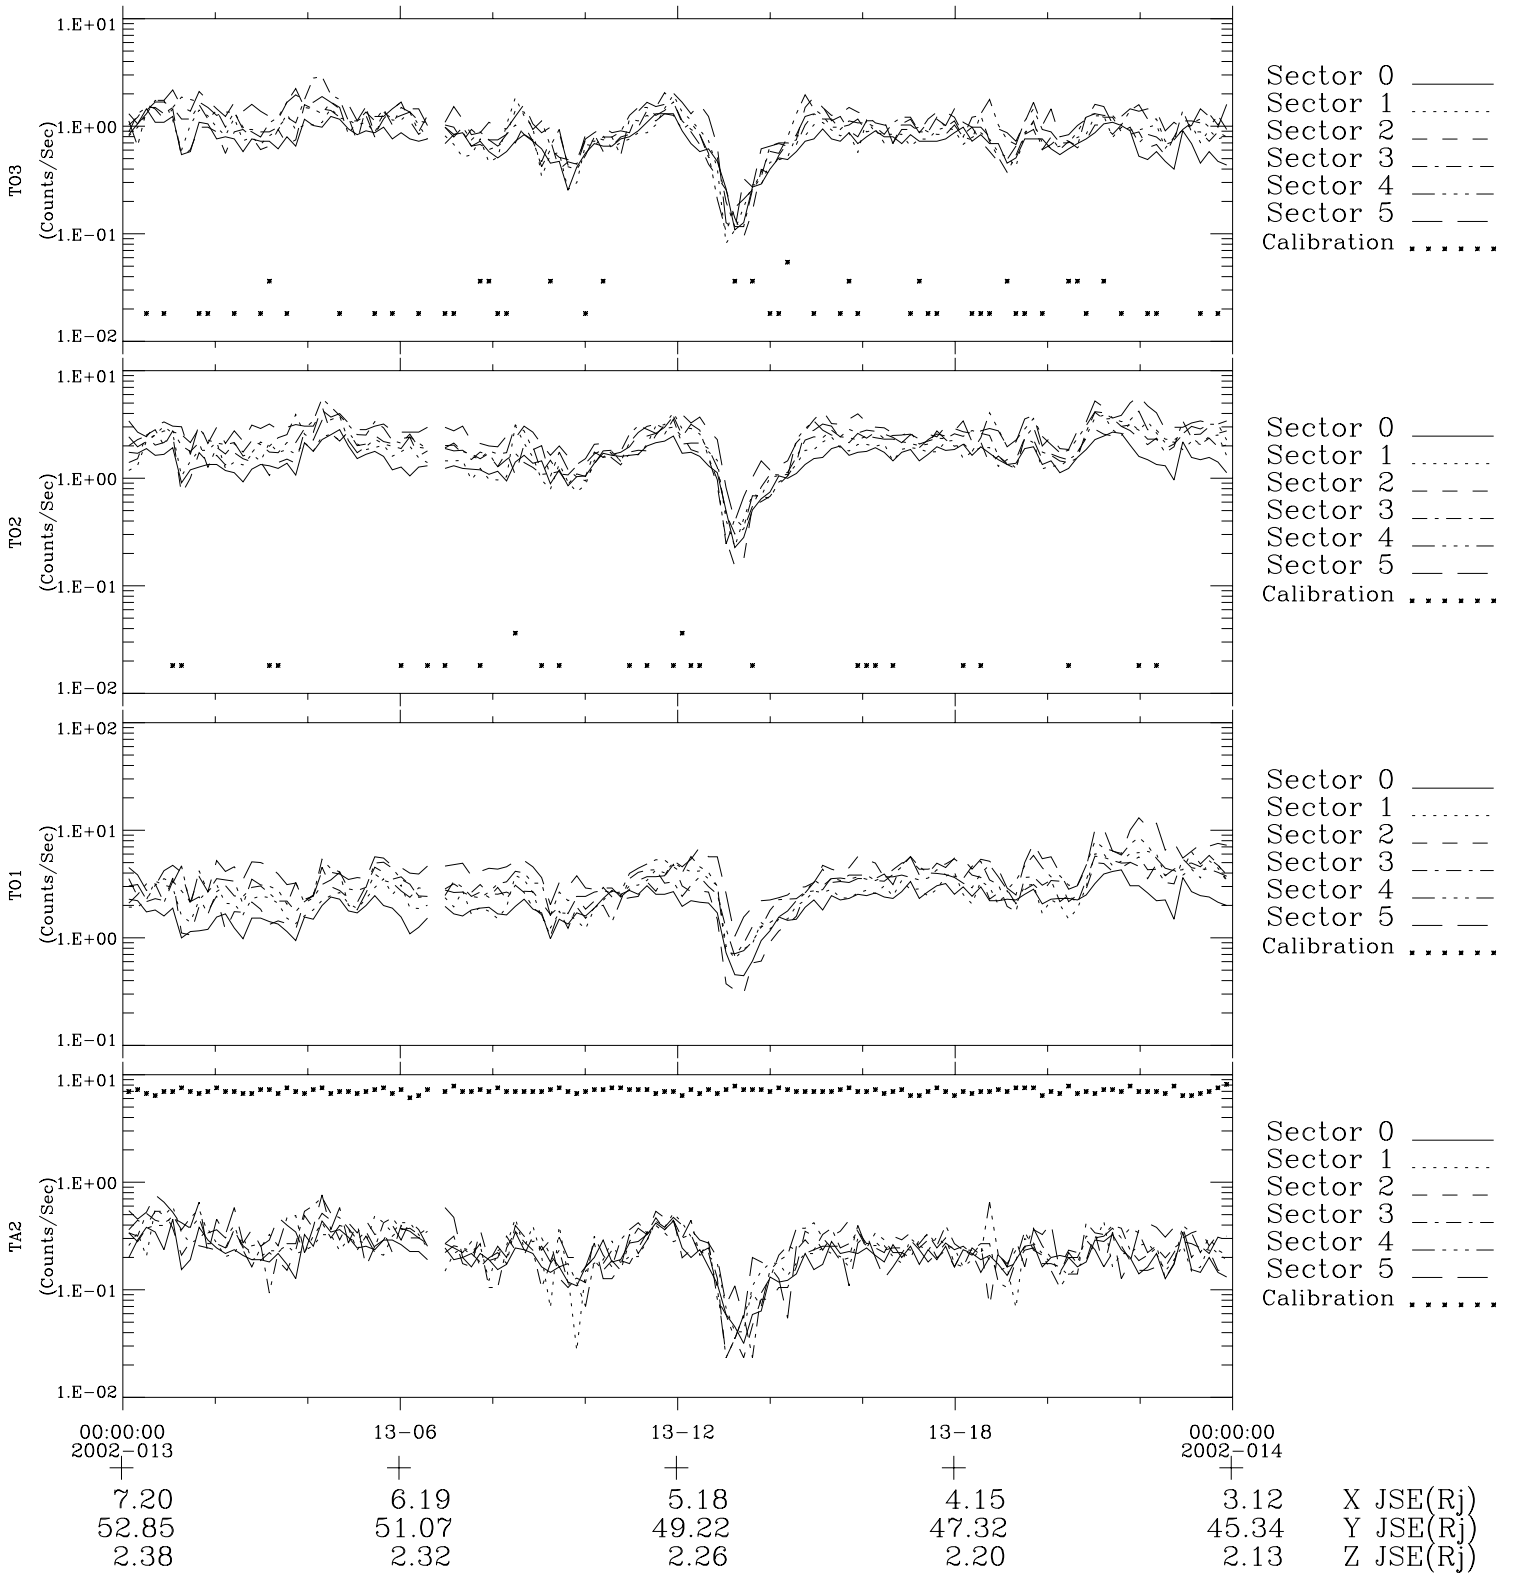

Galileo EPD Real-Time Six-Sector 02013

Software Version: RTLINE_R6 V 1.20
Data Production: 15-00-02
Plot Production: Tue Jan 15 02:29:57 2002

◇ = Jupiter look direction
□ = Corotation look direction