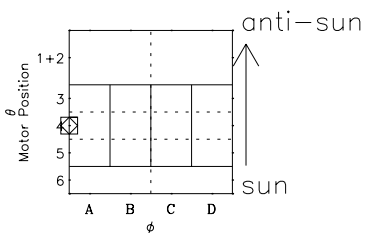

Galileo EPD Real-Time Six-Sector 02012

Software Version: RTLINE_R6 V 1.20
Data Production: 15-00-02
Plot Production: Tue Jan 15 02:18:18 2002

◇ = Jupiter look direction
□ = Corotation look direction