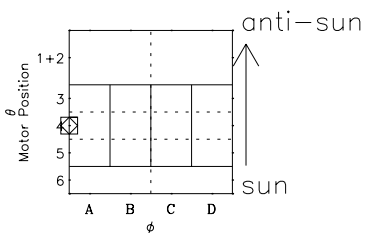

Galileo EPD Real-Time Six-Sector 02012

Software Version: RTLINE_R6 V 1.20
Data Production: 15-00-02
Plot Production: Tue Jan 15 02:18:17 2002

◇ = Jupiter look direction
□ = Corotation look direction