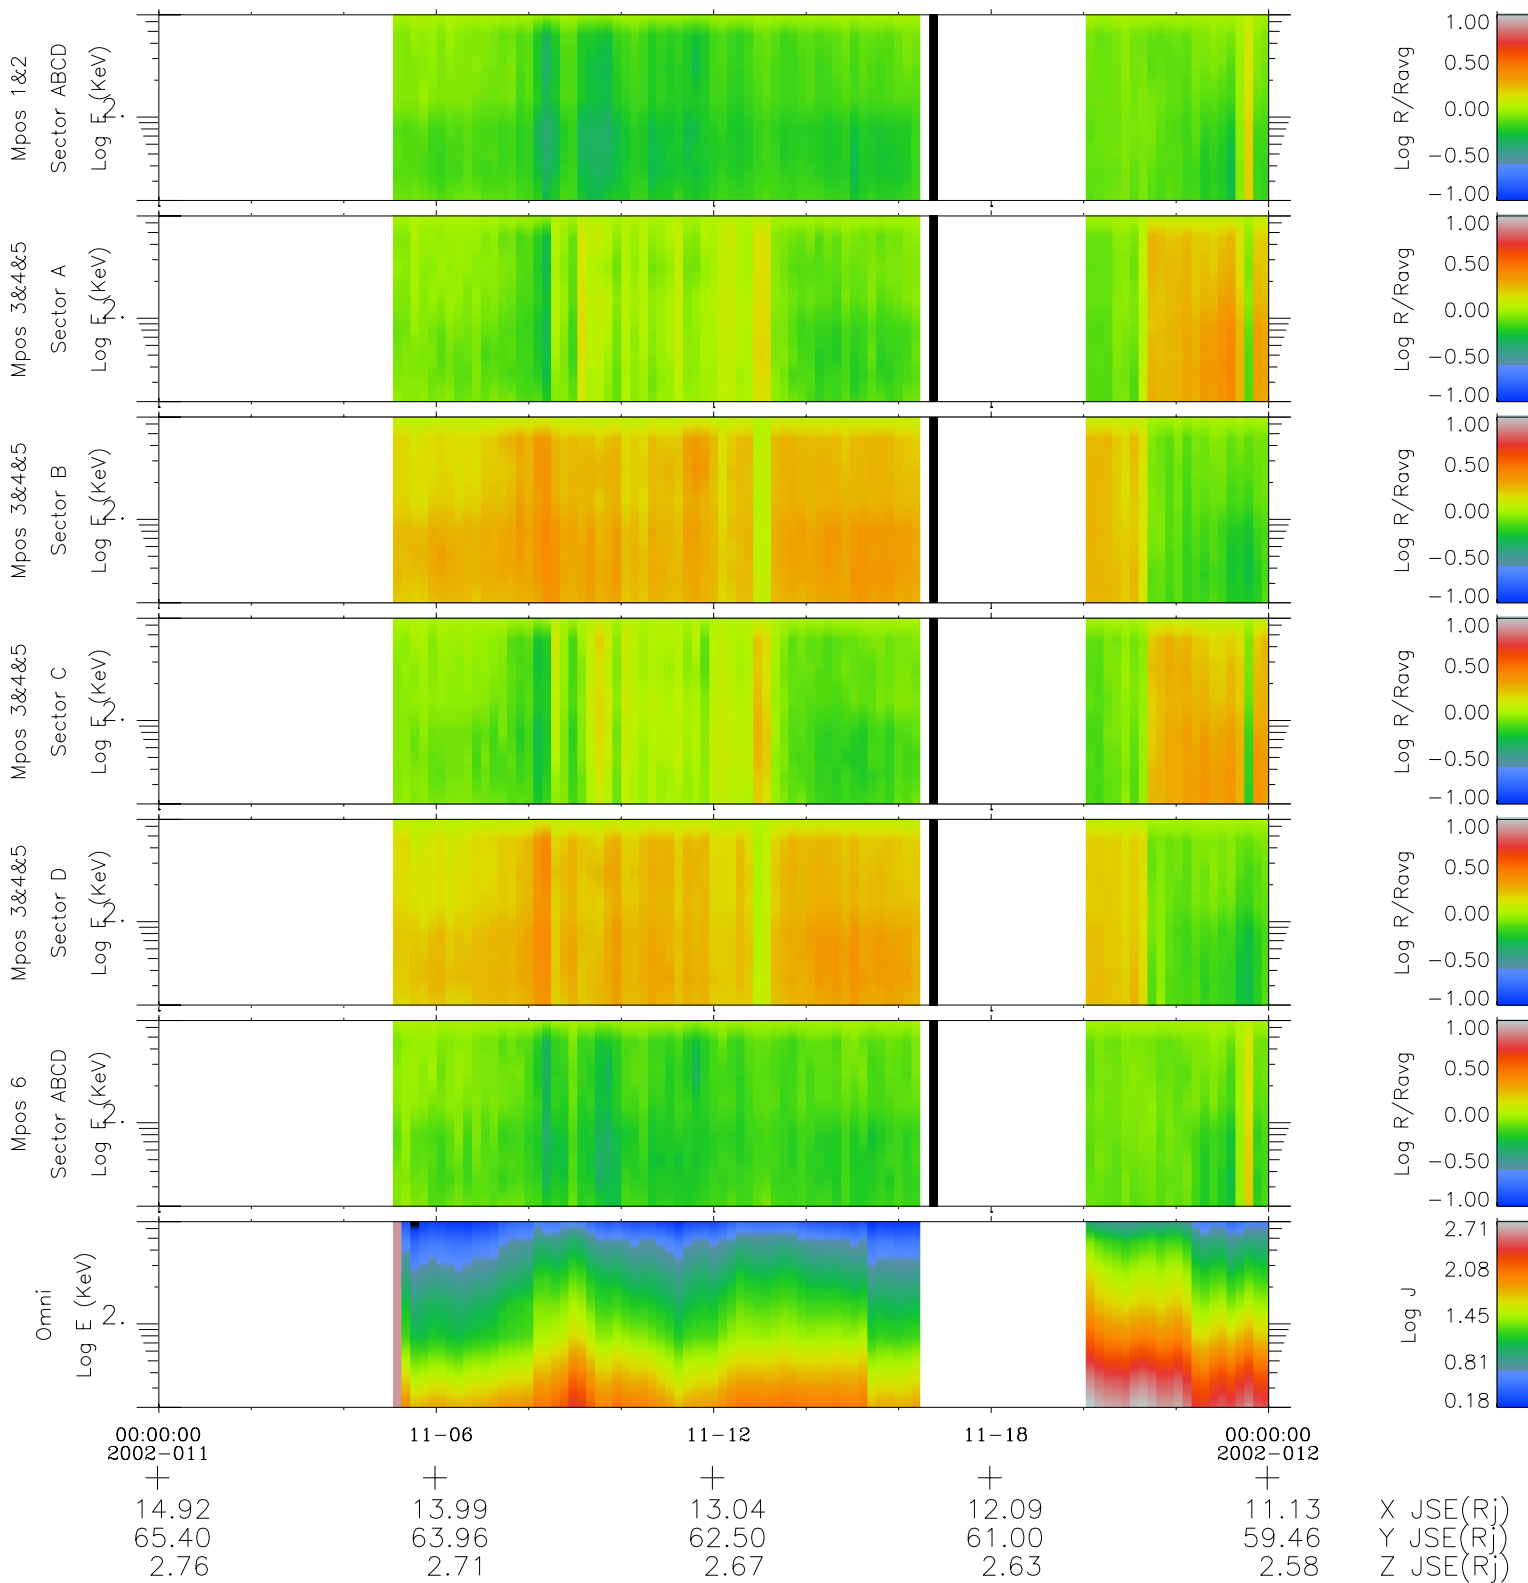

Galileo EPD Real Time R6 Electrons Spectra 02011

Software Version: RTSPEC_R6 V 1.20
 Data Production: 15-00-02
 Plot Production: Tue Jan 15 02:06:39 2002
 Color File: wondr3
 Geofactor File: 1.1

◇ = Jupiter look direction
 □ = Corotation look direction