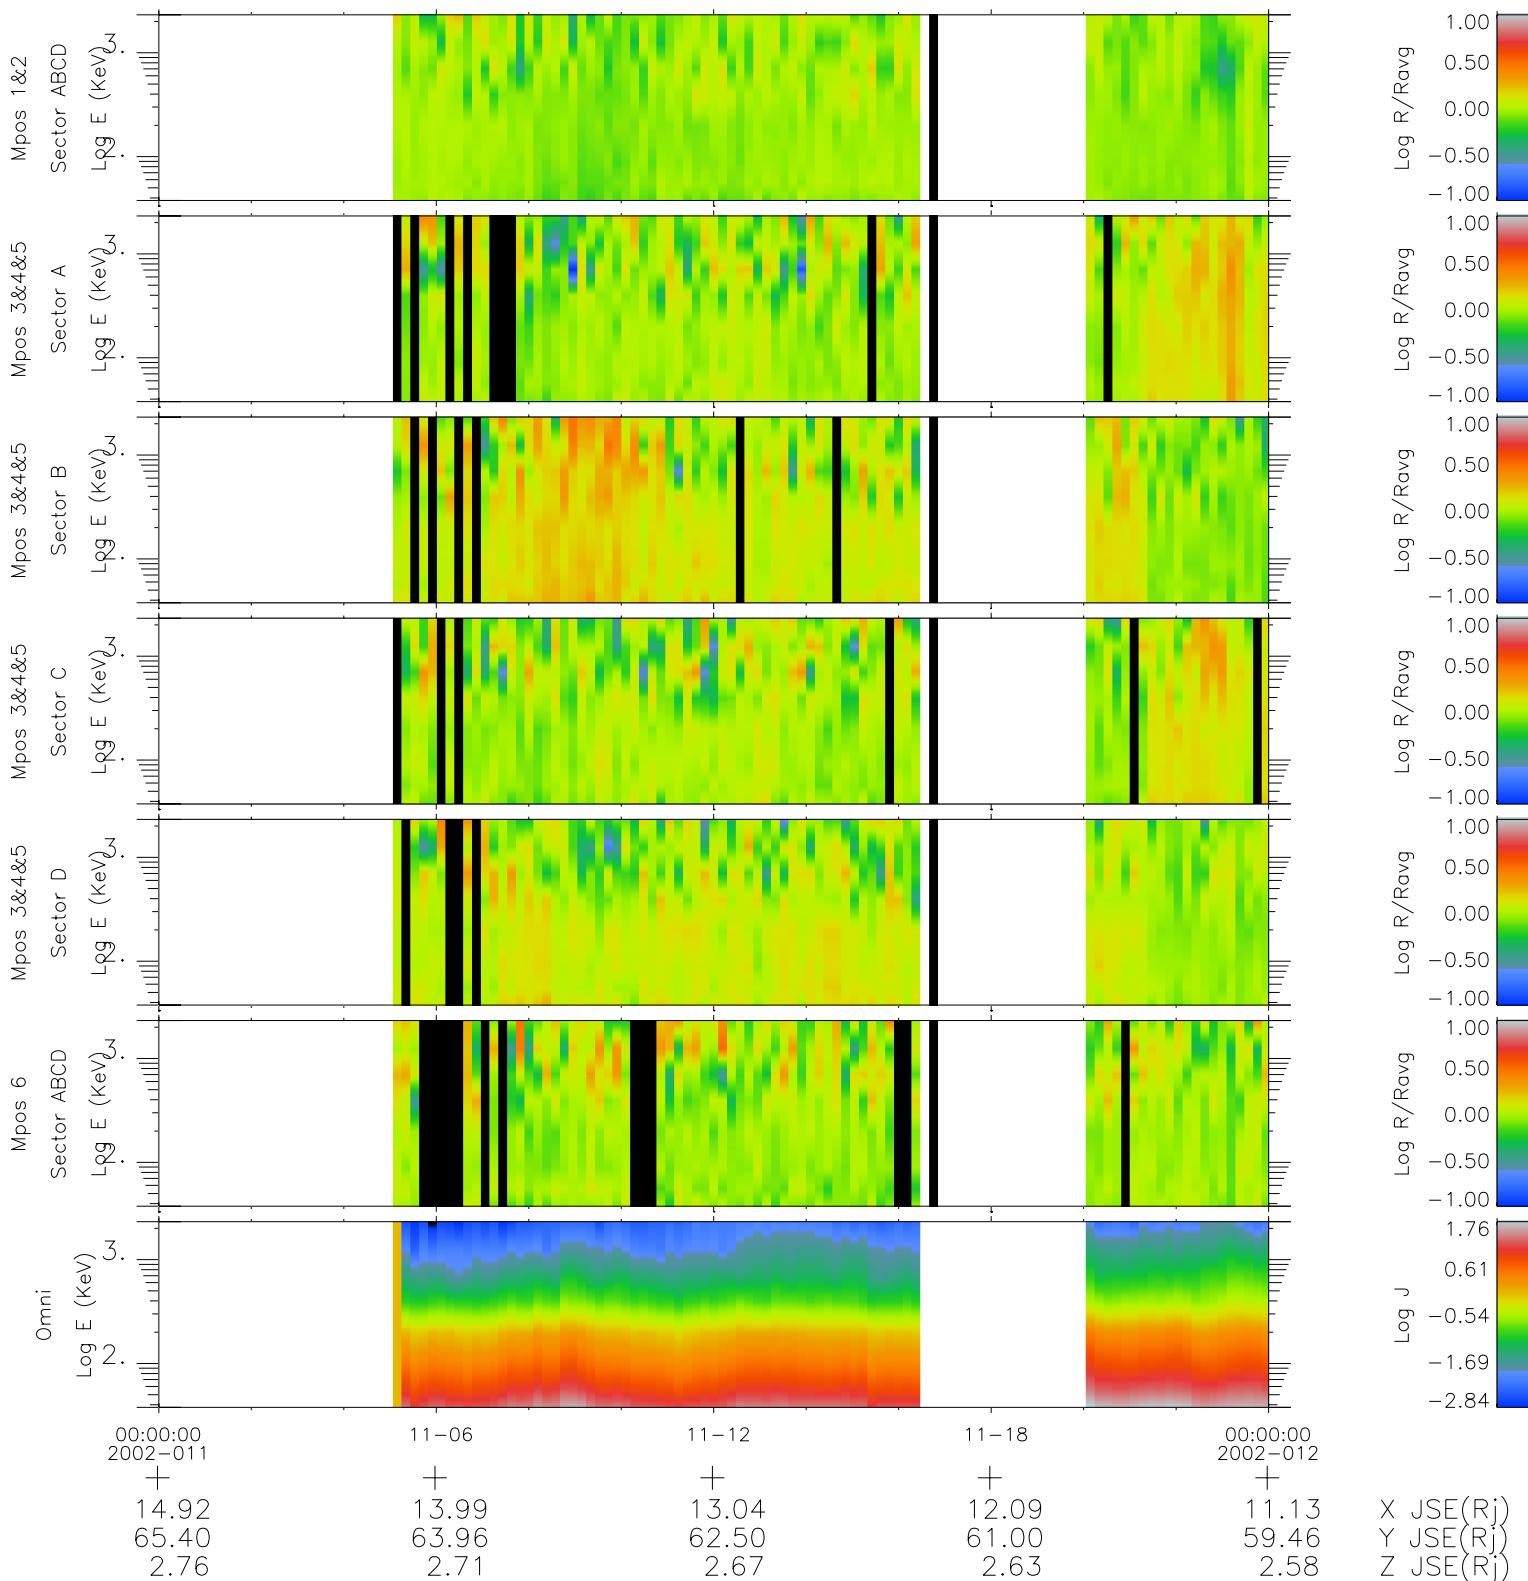

Galileo EPD Real Time R6 Ions Spectra 02011

Software Version: RTSPEC_R6 V 1.20
 Data Production: 15-00-02
 Plot Production: Tue Jan 15 02:06:35 2002
 Color File: wondr3
 Geofactor File: 1.1

- ◇ = Jupiter look direction
- = Corotation look direction