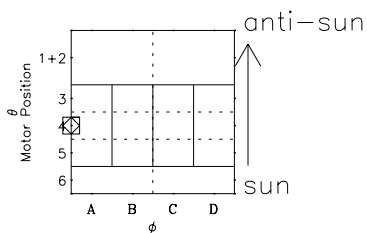

Galileo EPD Real-Time Six-Sector 02011

Software Version: RTLINE_R6 V 1.20
Data Production: 15-00-02
Plot Production: Tue Jan 15 02:08:10 2002

◇ = Jupiter look direction
□ = Corotation look direction