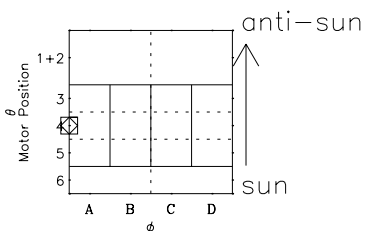

Galileo EPD Real-Time Six-Sector 02011

Software Version: RTLINE_R6 V 1.20
Data Production: 15-00-02
Plot Production: Tue Jan 15 02:08:10 2002

◇ = Jupiter look direction
□ = Corotation look direction