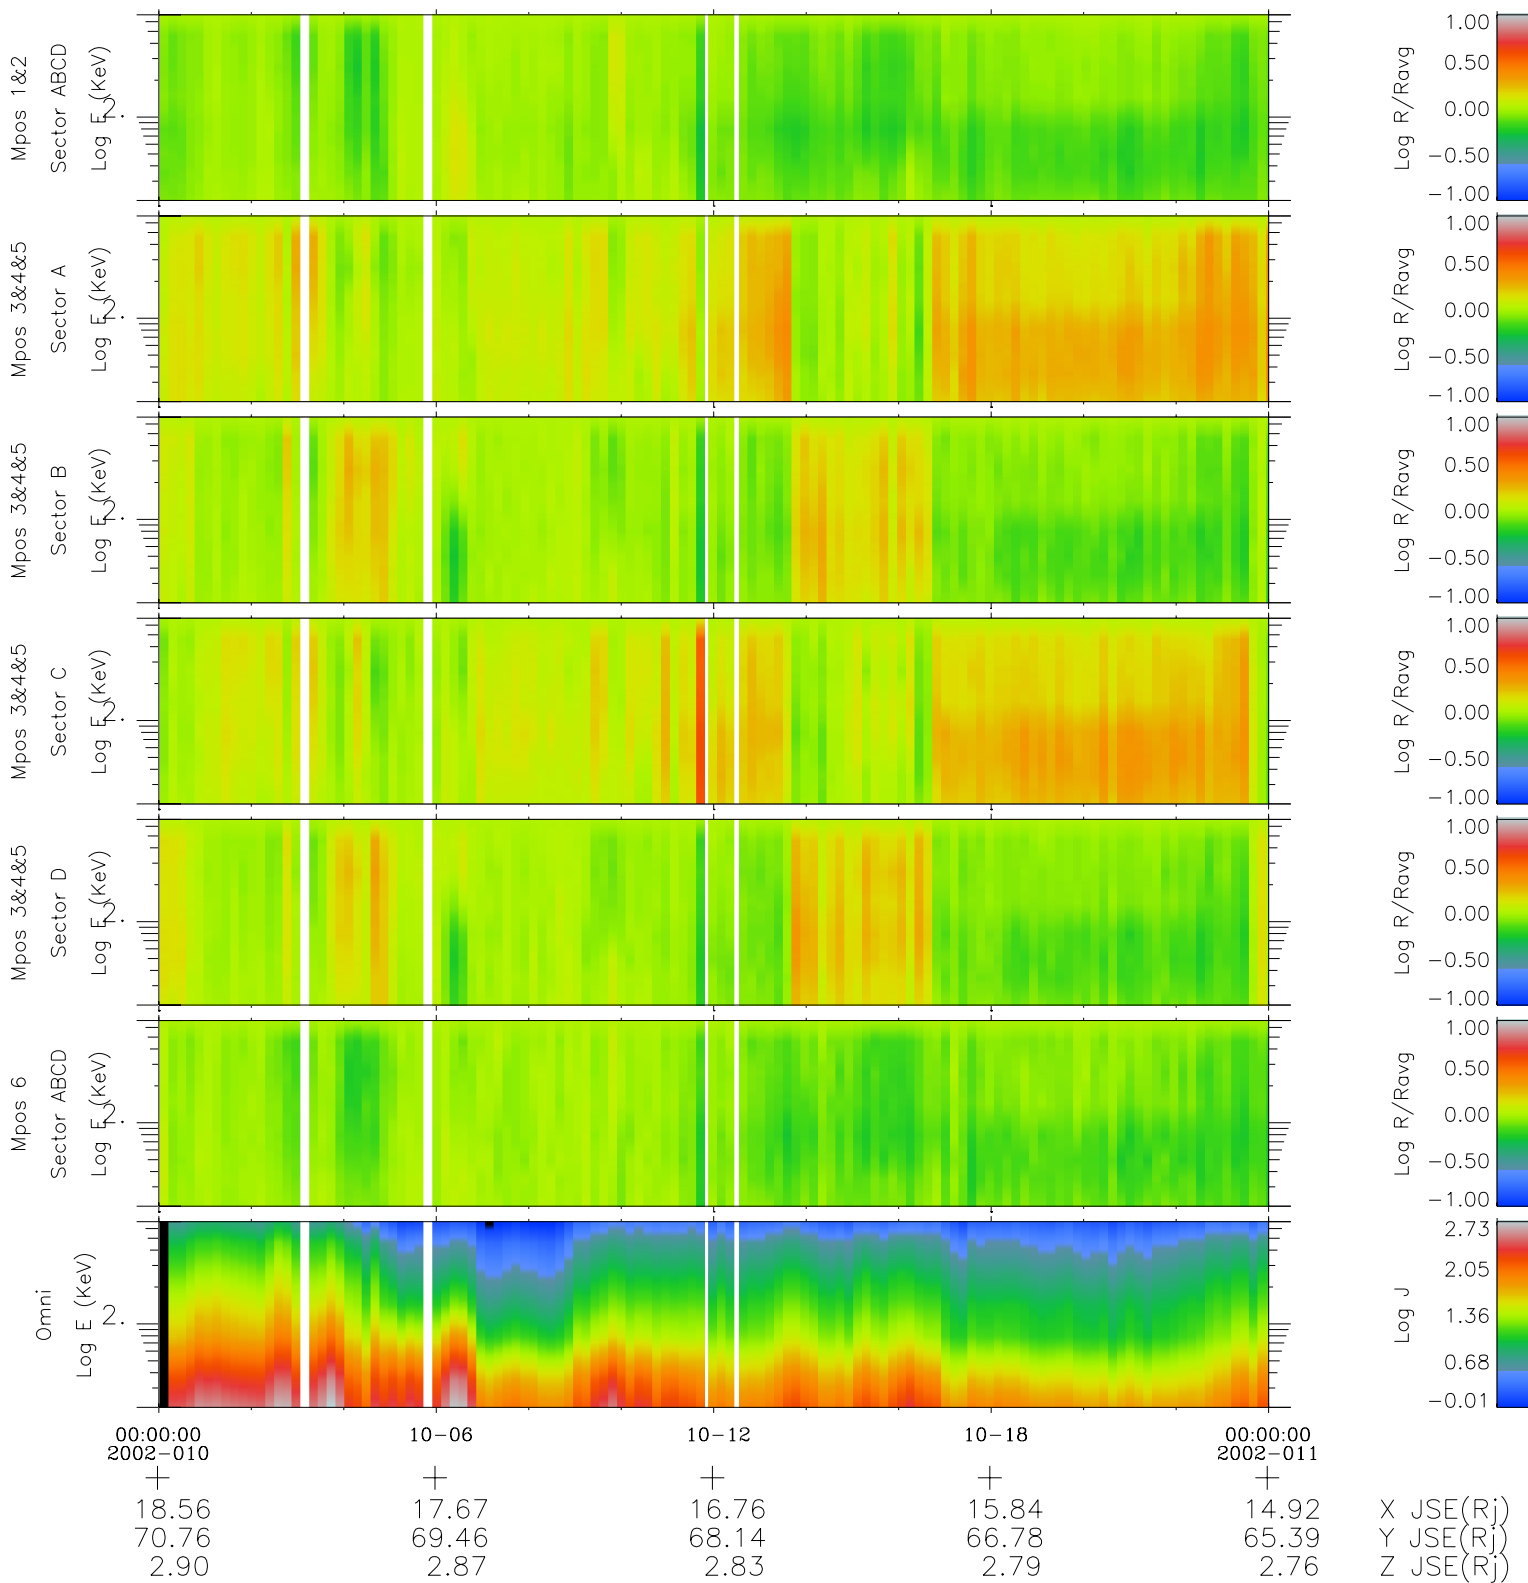

# Galileo EPD Real Time R6 Electrons Spectra 02010

Software Version: RTSPEC\_R6 V 1.20  
 Data Production: 11-00-02  
 Plot Production: Fri Jan 11 09:41:43 2002  
 Color File: wondr3  
 Geofactor File: 1.1

- ◇ = Jupiter look direction
- = Corotation look direction